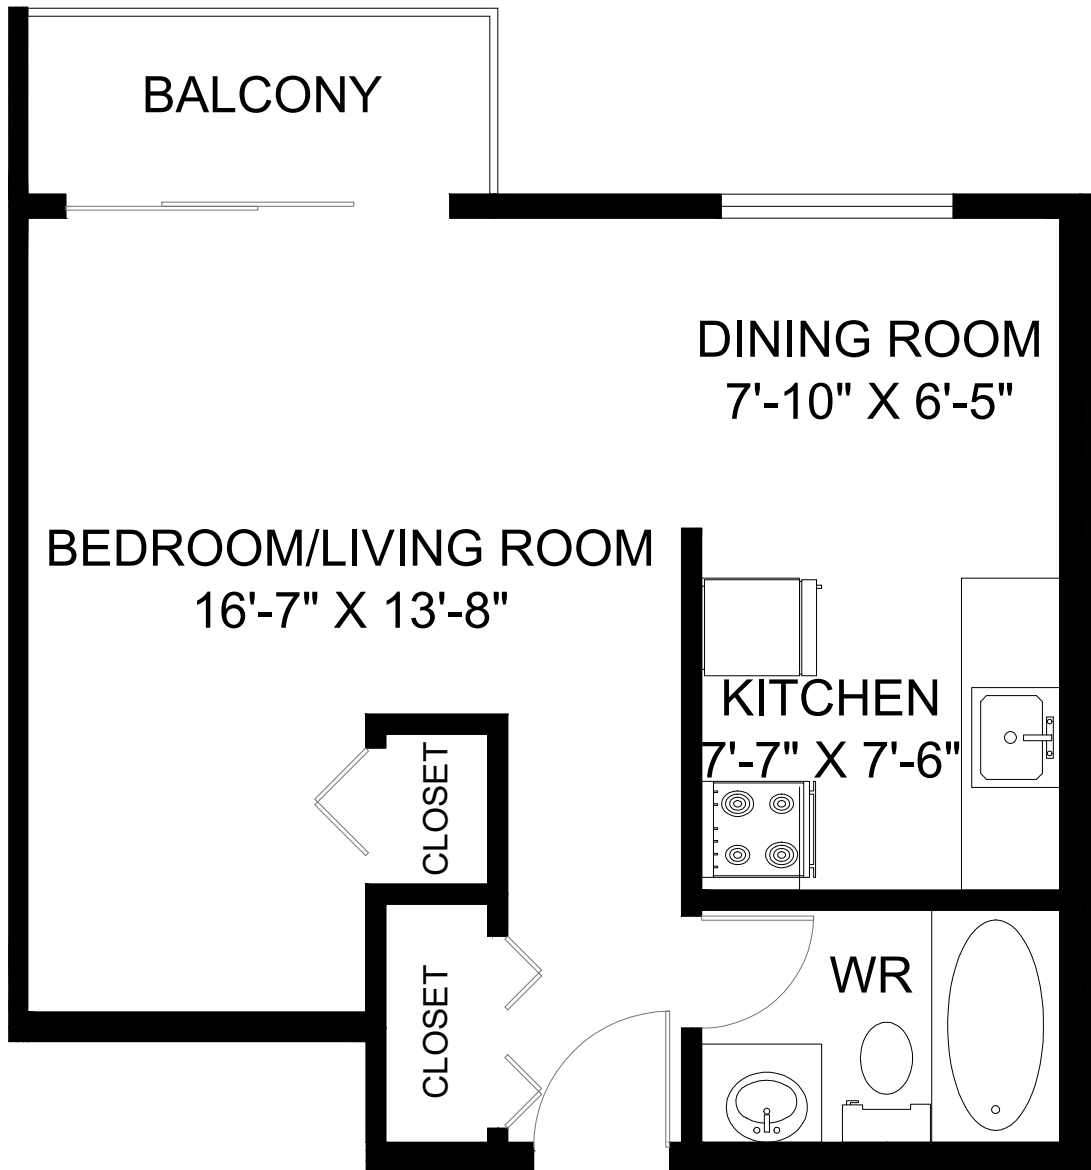

# 1205 RUDLIN STREET

VICTORIA, BC

**UNIT 103 - BACHELOR  
INTERIOR - 424 SQUARE FEET  
BALCONY - 38 SQUARE FEET**