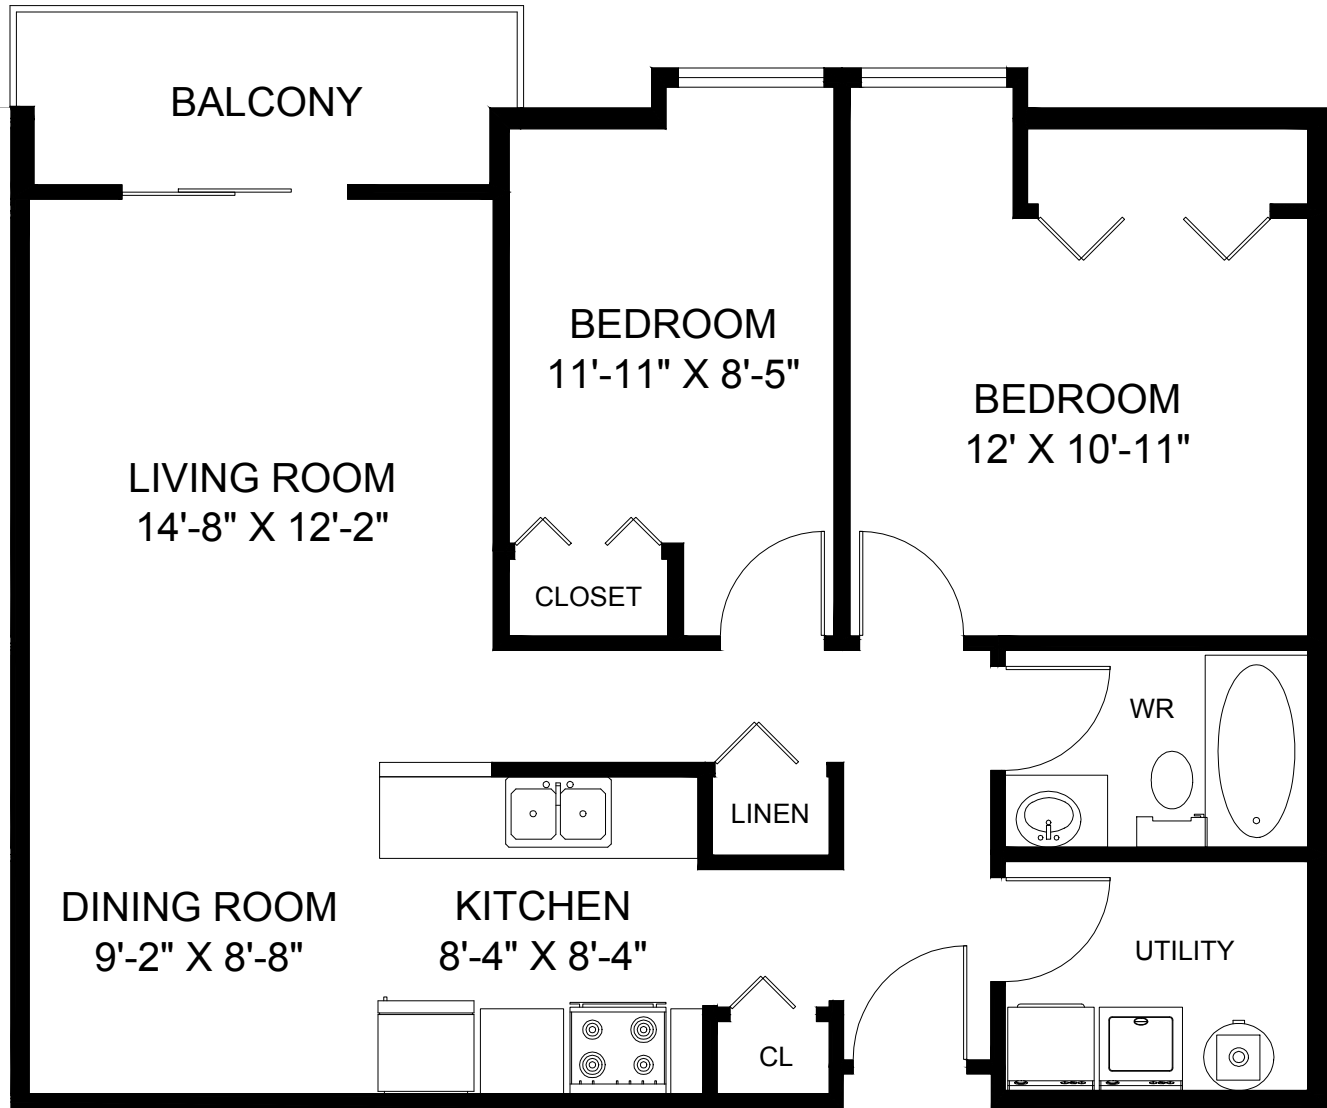

3234 QUADRA STREET

VICTORIA, BC

**UNIT 304 - 2 BEDROOM
872 SQUARE FEET**