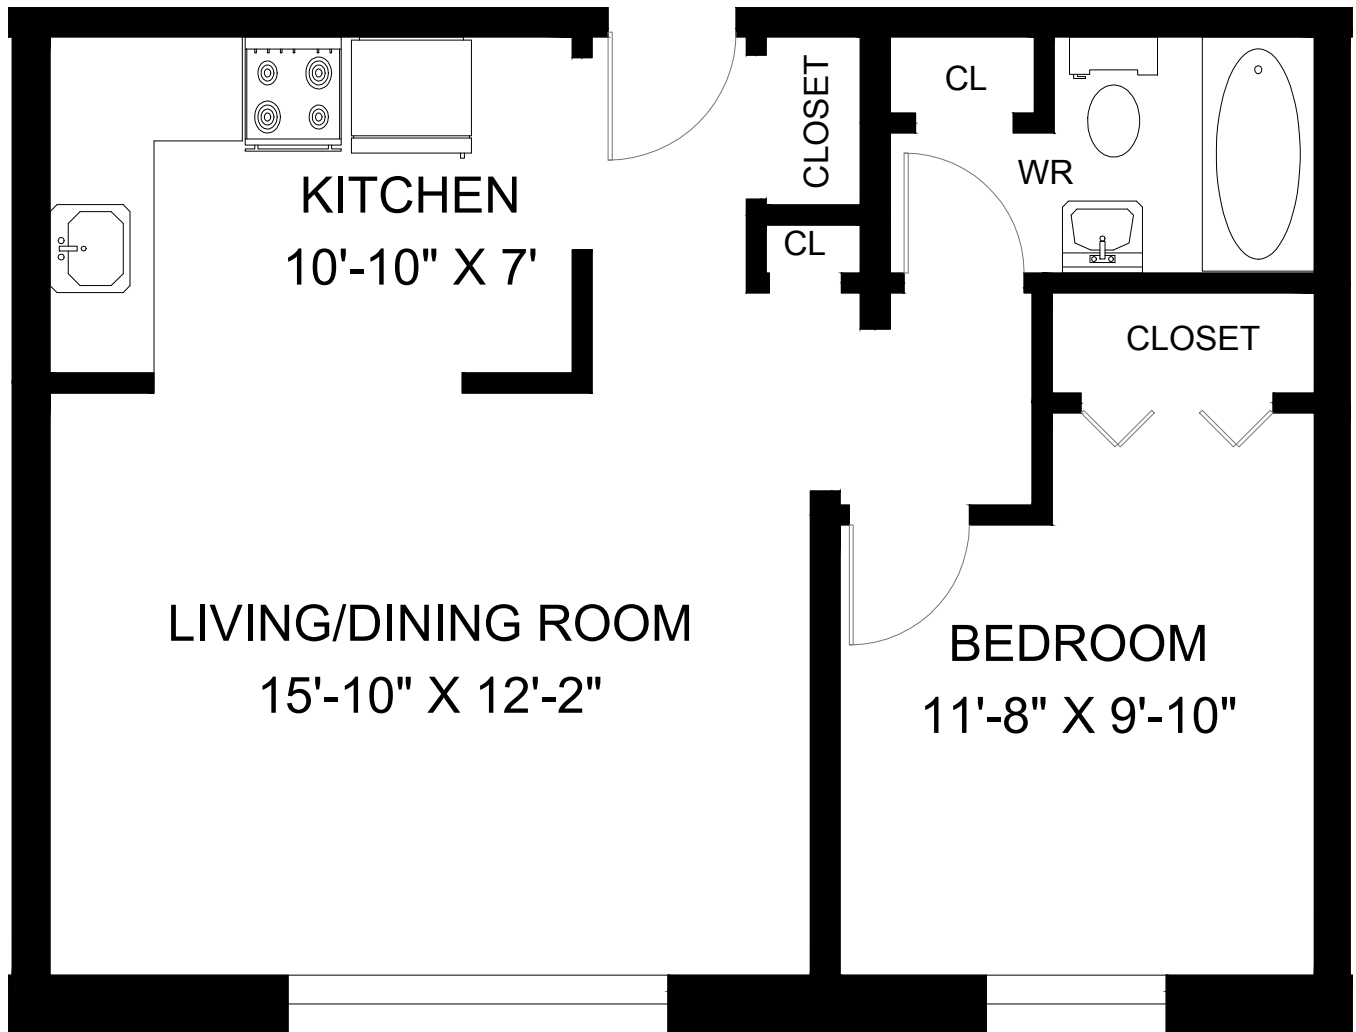

250 OSWEGO STREET

VICTORIA, BC

**UNIT B2 - 1 BEDROOM
INTERIOR - 579 SQUARE FEET**