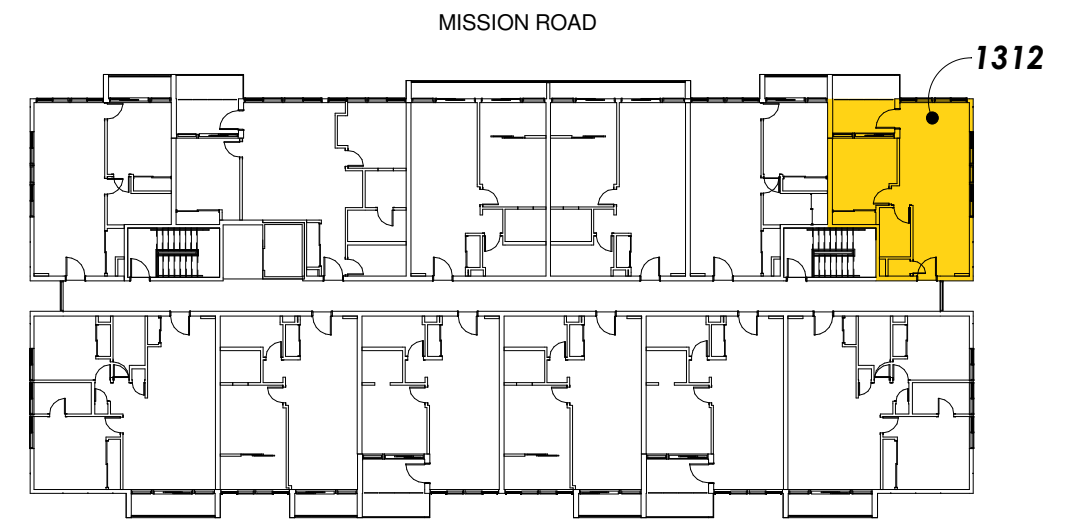

LEVEL 2

LEVEL 3

SUITE B - 1bed 1bath

- 1201 | 8' ceiling |
- 1210 | 8' ceiling |
- 1312 | 9' ceiling |

PHASE 1 - CUBES 1000

Marketing Plan - Suite B

Dark Horse Holdings