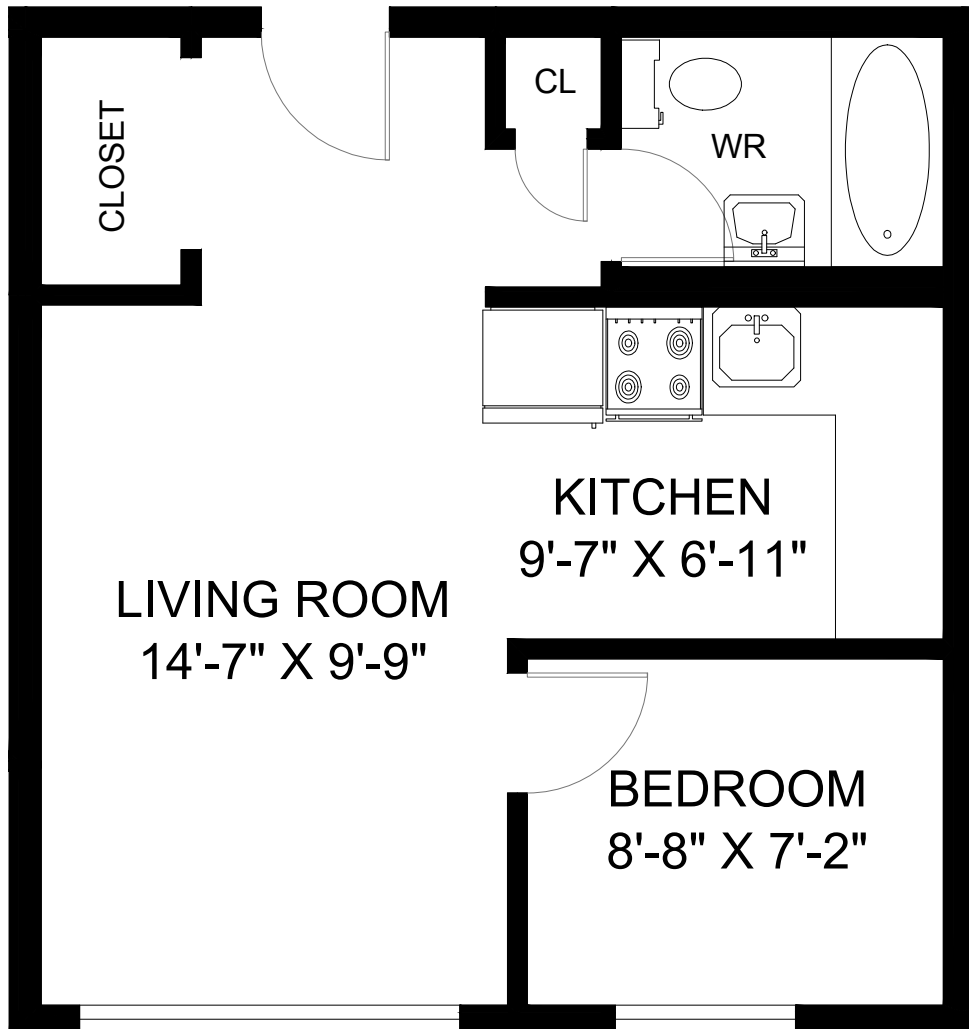

# 250 OSWEGO STREET

VICTORIA, BC

**UNIT 103- 1 BEDROOM  
INTERIOR - 424 SQUARE FEET**