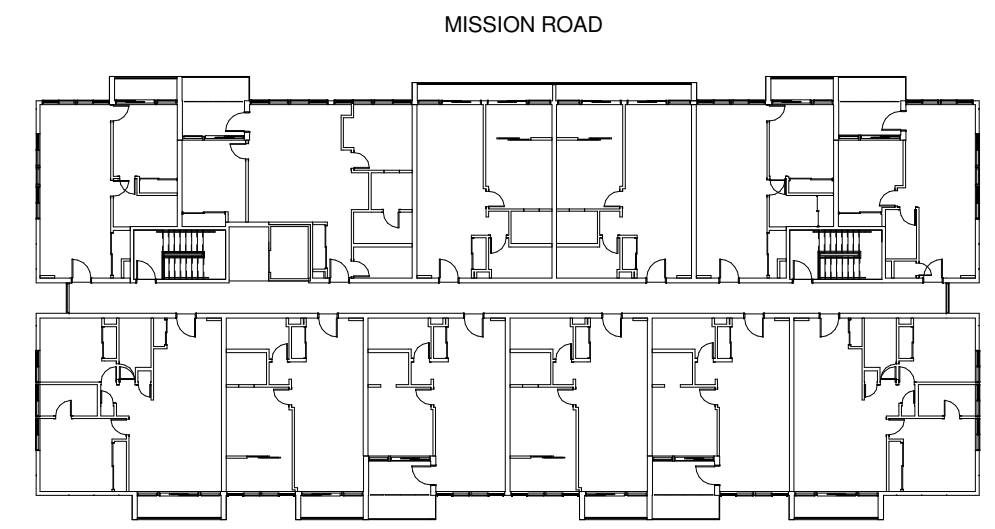

LEVEL 2

LEVEL 3

SUITE H - 2bed 2bath + den
 • 1204 | 8' ceiling/Den |

Dark Horse Holdings