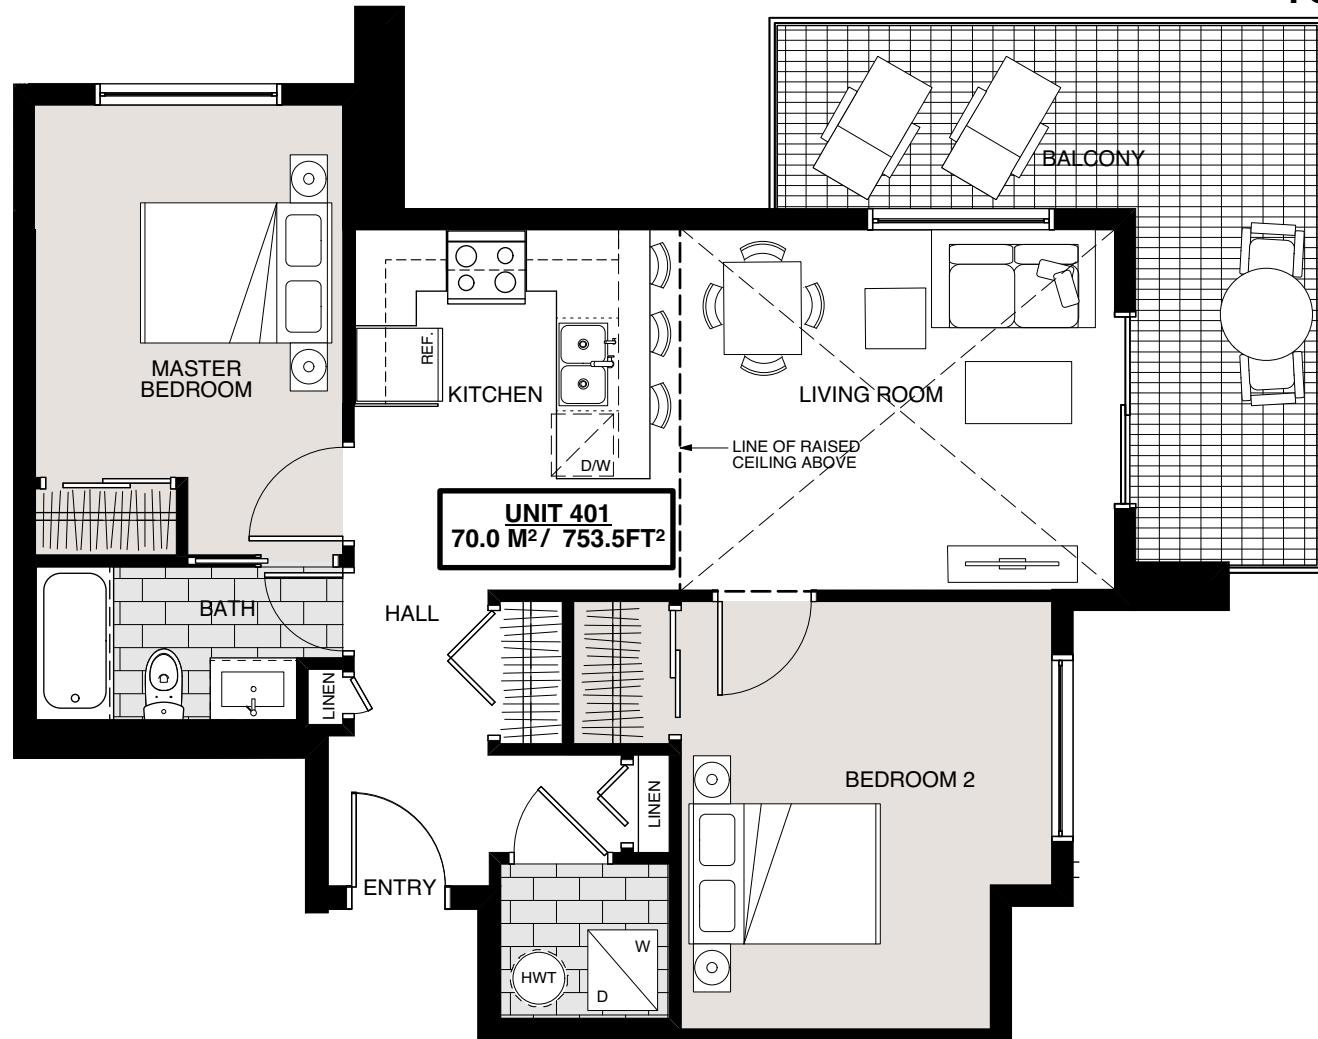

HATLEY

A P A R T M E N T S

FOURTH FLOOR

Devon
PROPERTIES

UNIT 401