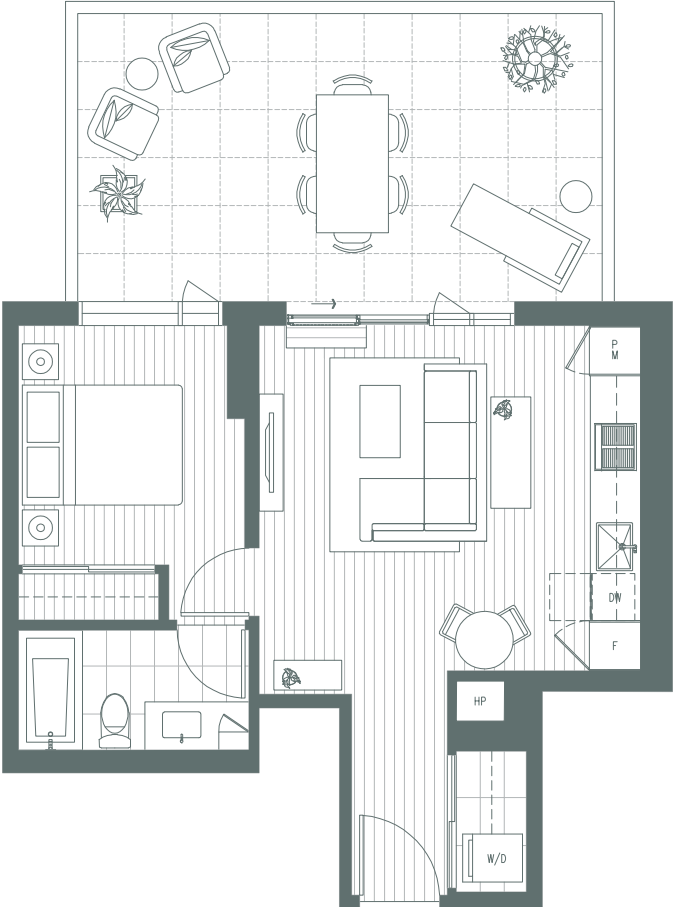

Suite 305

1 Bedroom
549 sq. ft.
260 sq. ft. terrace

Level 3

Dimensions, sizes, specifications, layouts and materials are approximate only and subject to change without notice. E.&O.E.