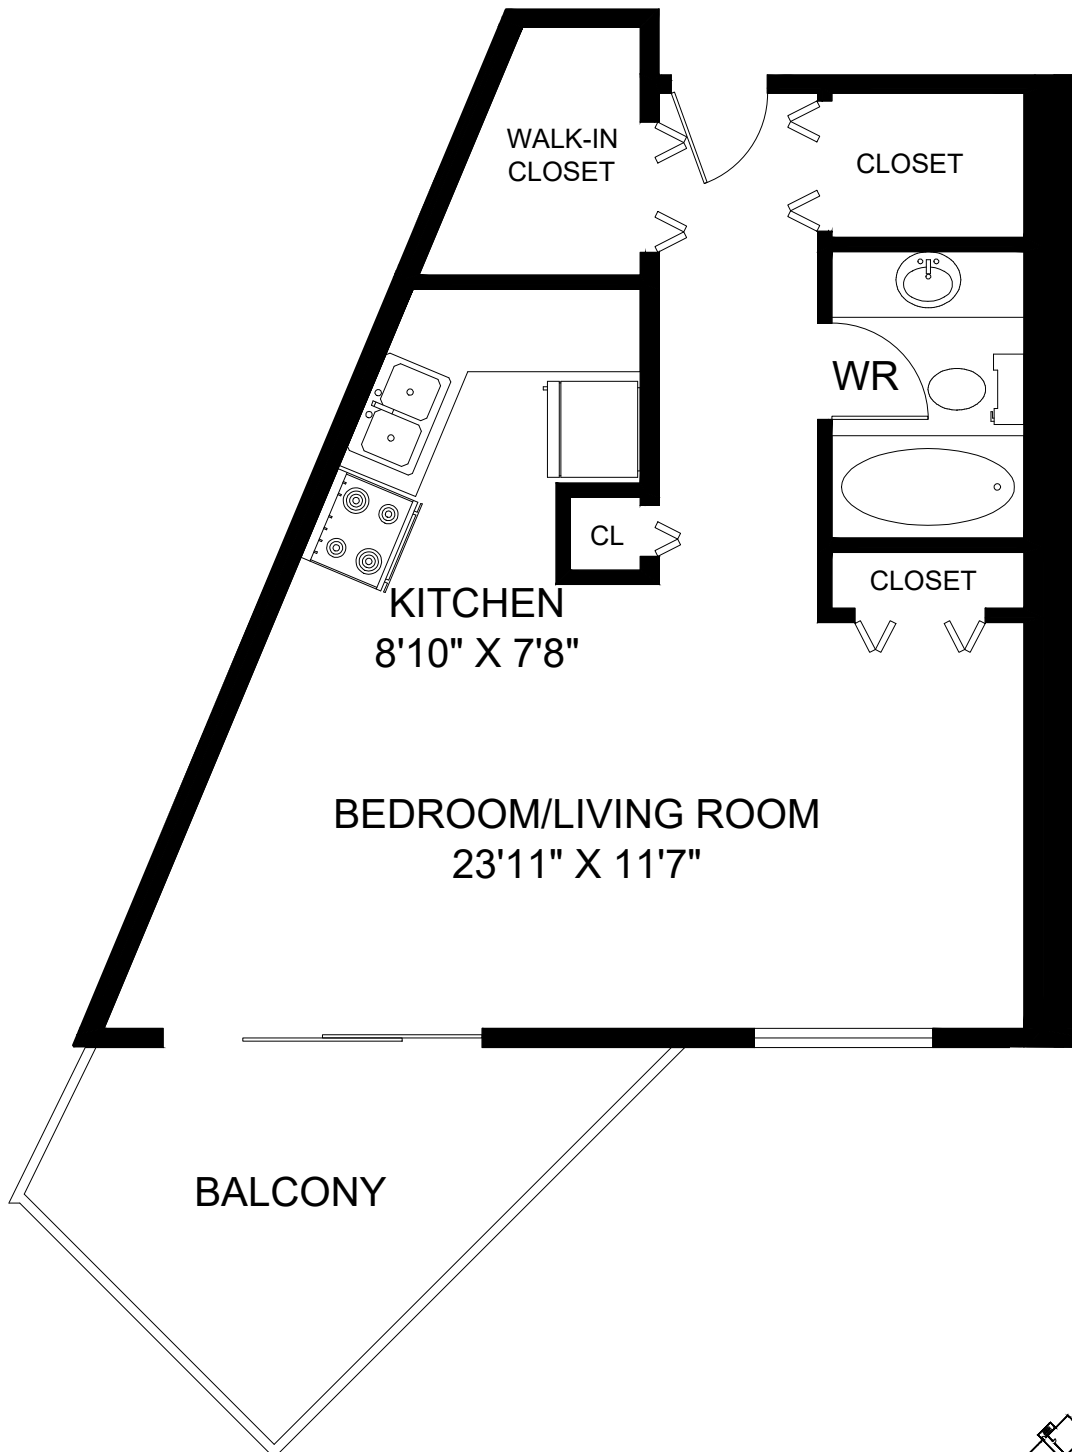

# 984 MCKENZIE AVENUE

VICTORIA, BC

**UNIT 215 - BACHELOR  
INTERIOR - 513 SQUARE FEET  
BALCONY - 103 SQUARE FEET**