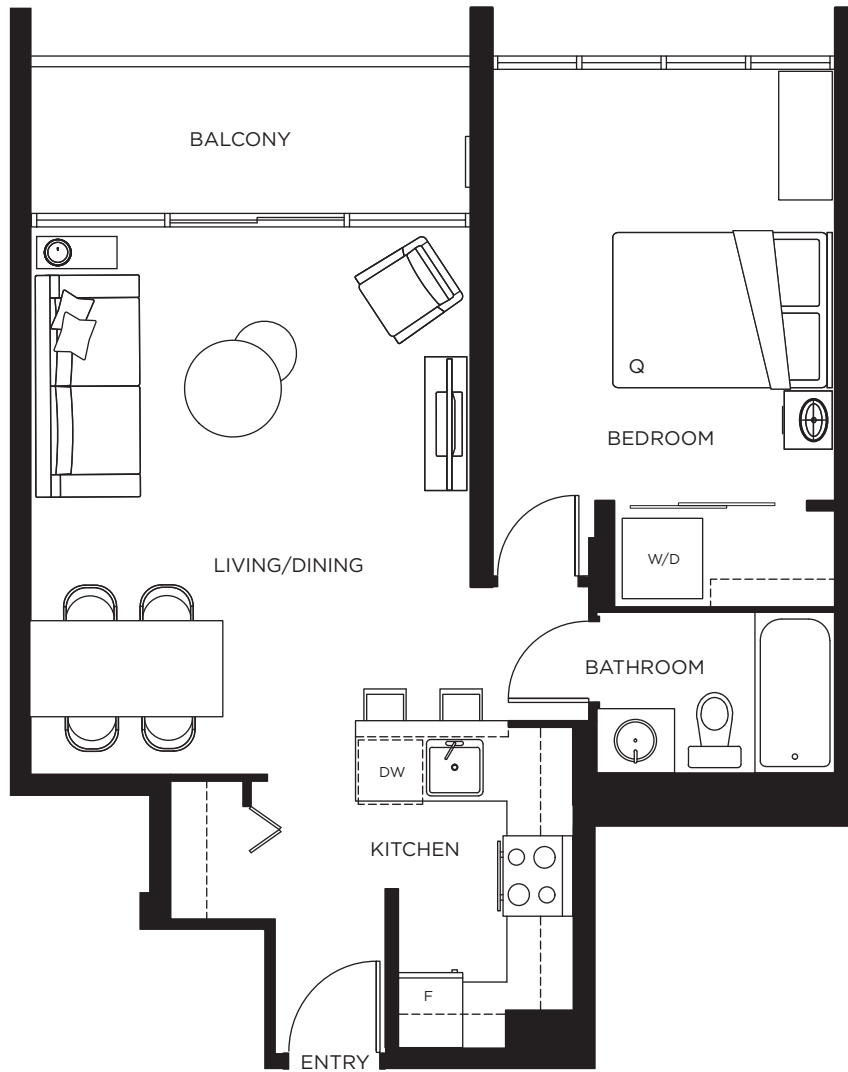

1B

1 BEDROOM
1 BATHROOM
657-702 SQ.FT.

FLOOR 5-12

FLOOR 13-21

FLOOR 22-29

FLOOR 30

PH / FLOOR 31-32