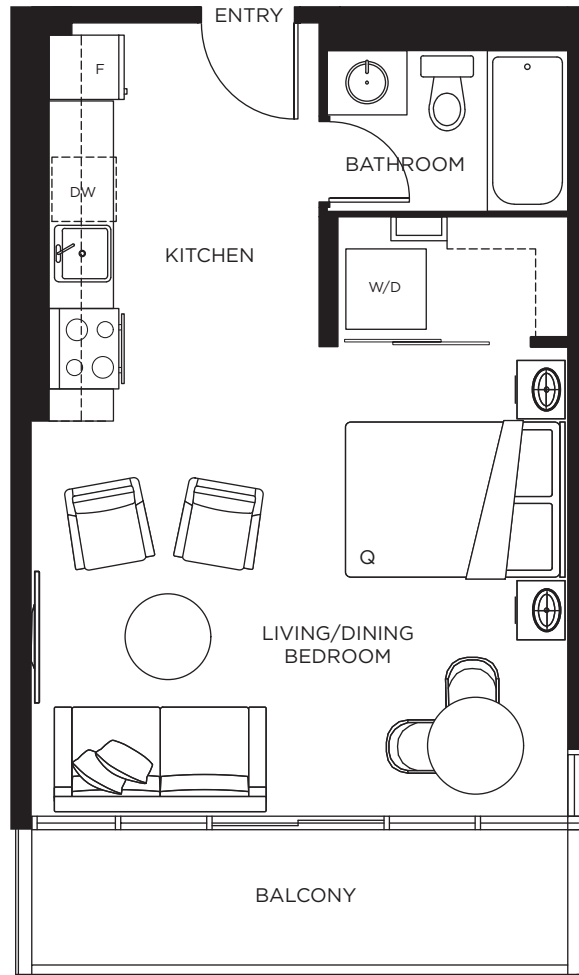

S1

STUDIO
1 BATHROOM
496 SQ.FT.

FLOOR 5-12

FLOOR 13-21

FLOOR 22-29

FLOOR 30

PH / FLOOR 31-32