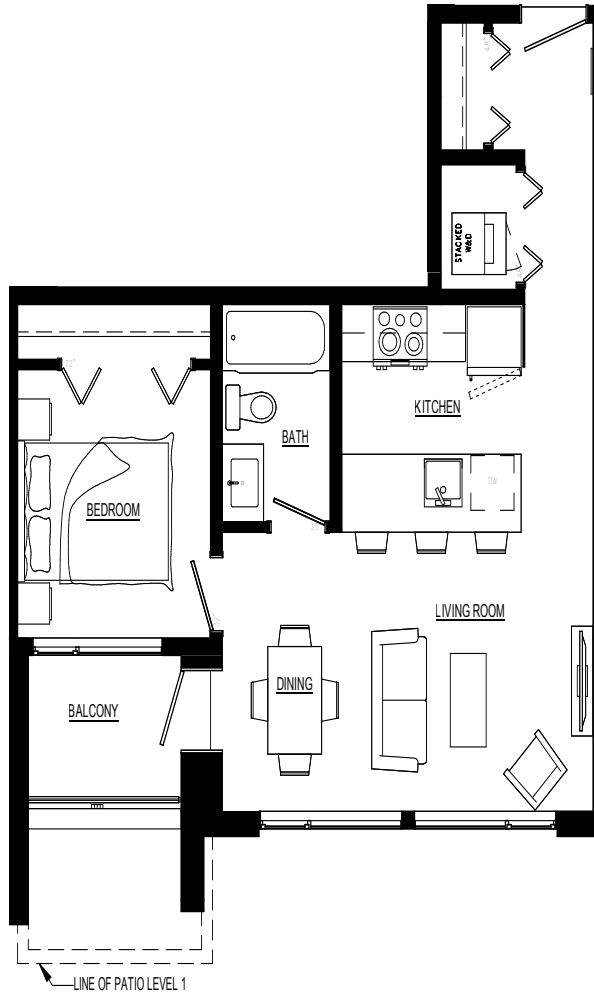

BEACON ON THE PARK

Suite Type: A2

1 Bed, 1 Bath
559 Sq.Ft.

devonproperties.com/beacon-on-the-park
501 Quadra Street | Victoria, BC