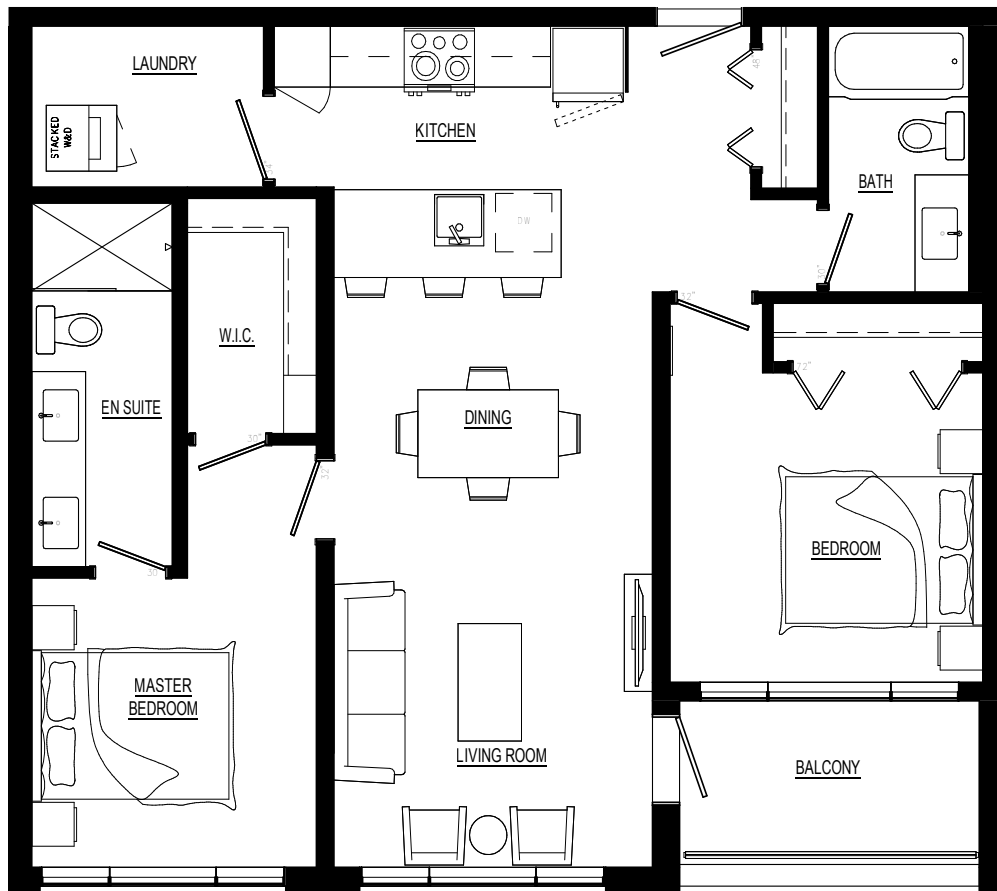

BEACON ON THE PARK

Suite Type: B4

2 Bed, 2 Bath
927 Sq.Ft.

Level 2-5

devonproperties.com/ beacon-on-the-park
501 Quadra Street | Victoria, BC

Devon
PROPERTIES