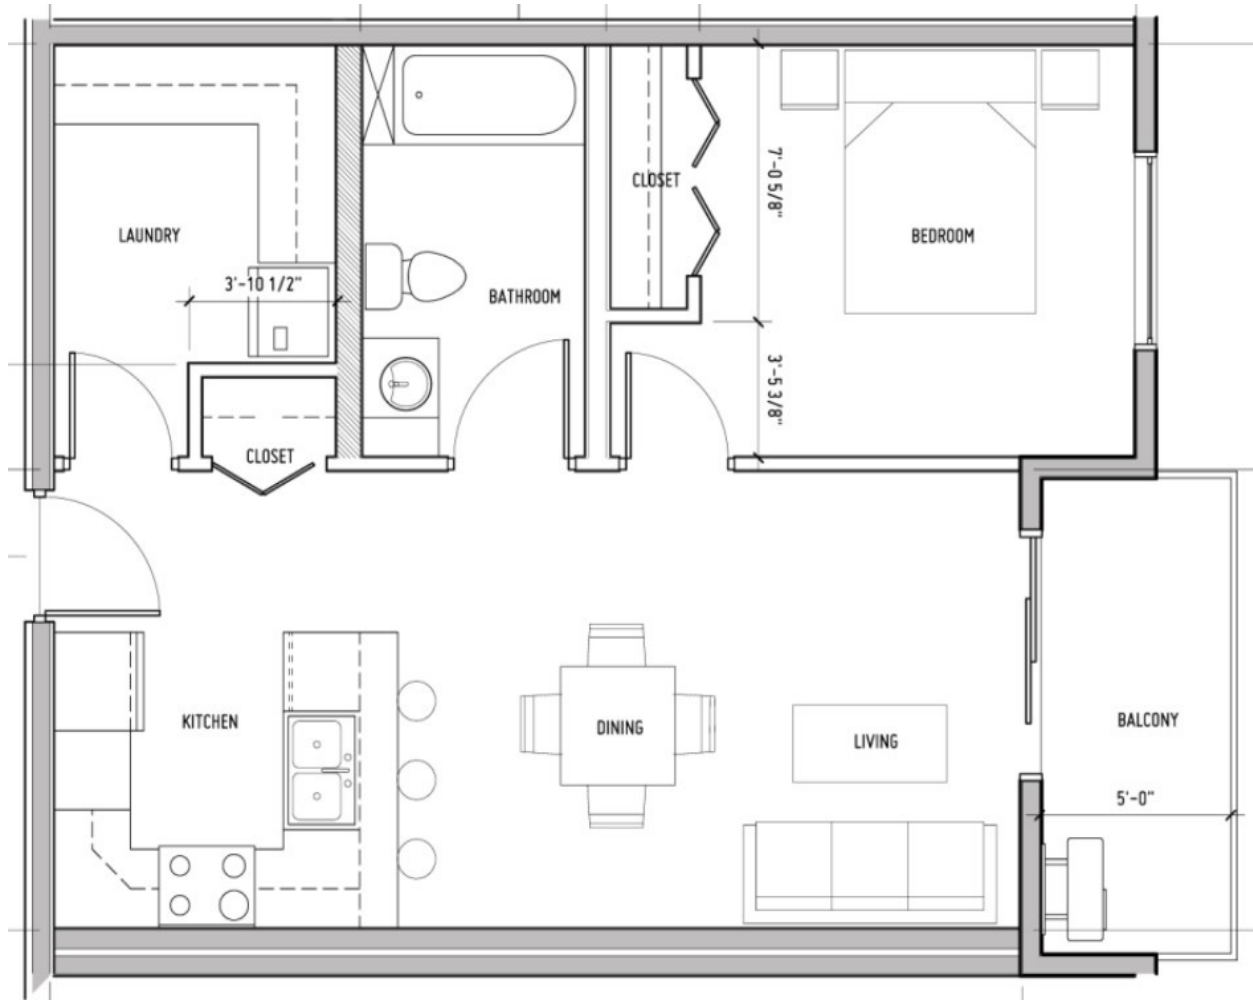

Glen Valley Grove

Suite Type: A1

1 Bed, 1 Bath
597 Sq.Ft.

devonproperties.com/glen-valley-grove/
3147 -3151 Aggregate Ct | Victoria, B.C

Devon
PROPERTIES