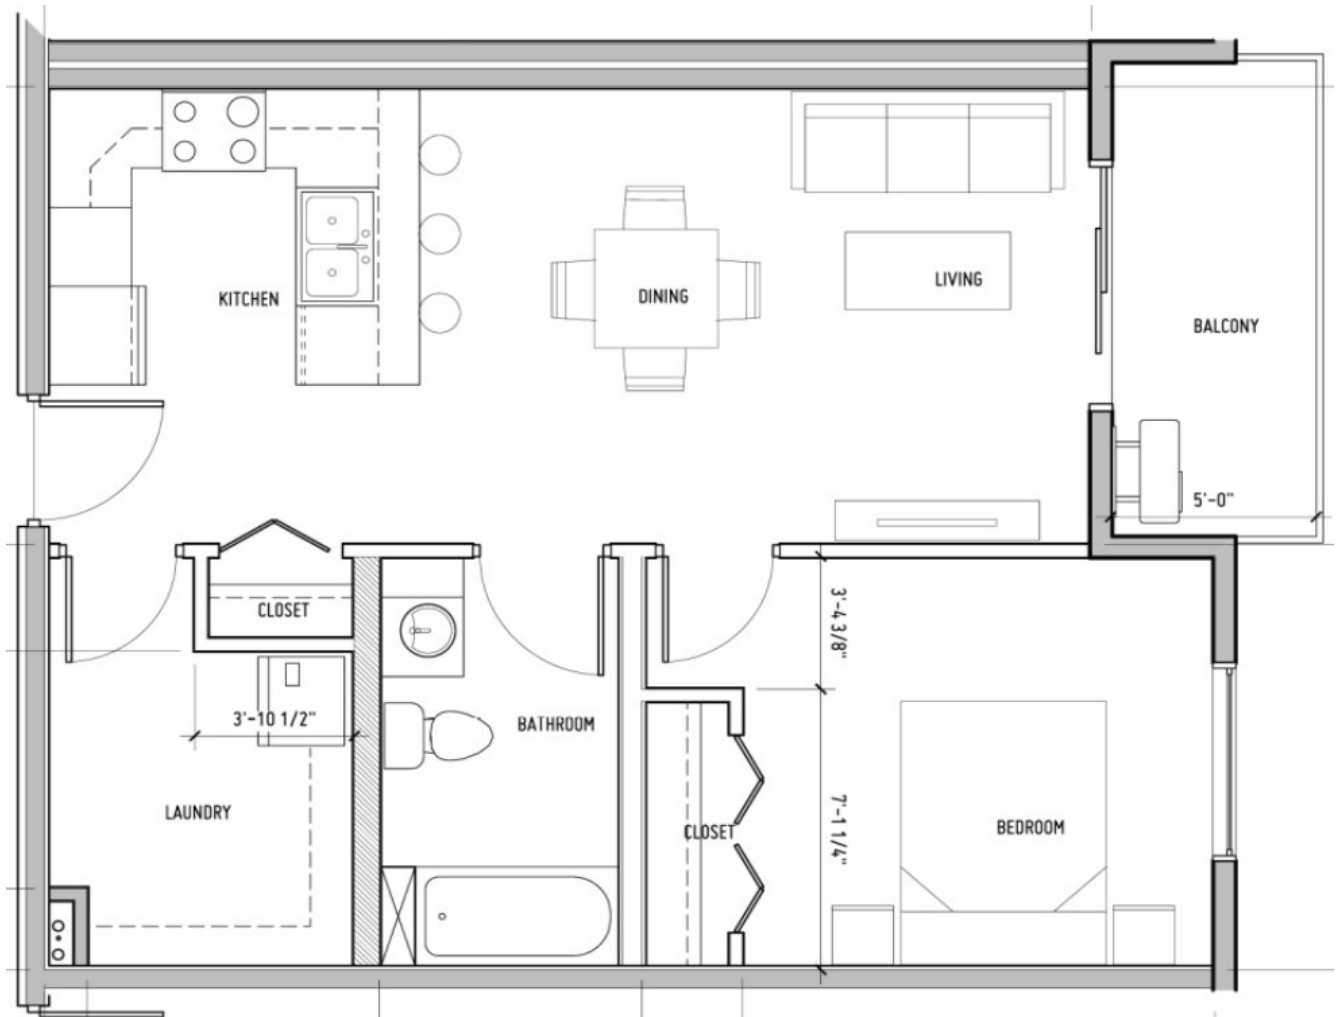

## Suite Type: A1c

1 Bed, 1 Bath  
590Sq.Ft.

[devonproperties.com/glen-valley-grove/](http://devonproperties.com/glen-valley-grove/)  
3147 -3151 Aggregate Ct | Victoria, B.C

**Devon**  
PROPERTIES