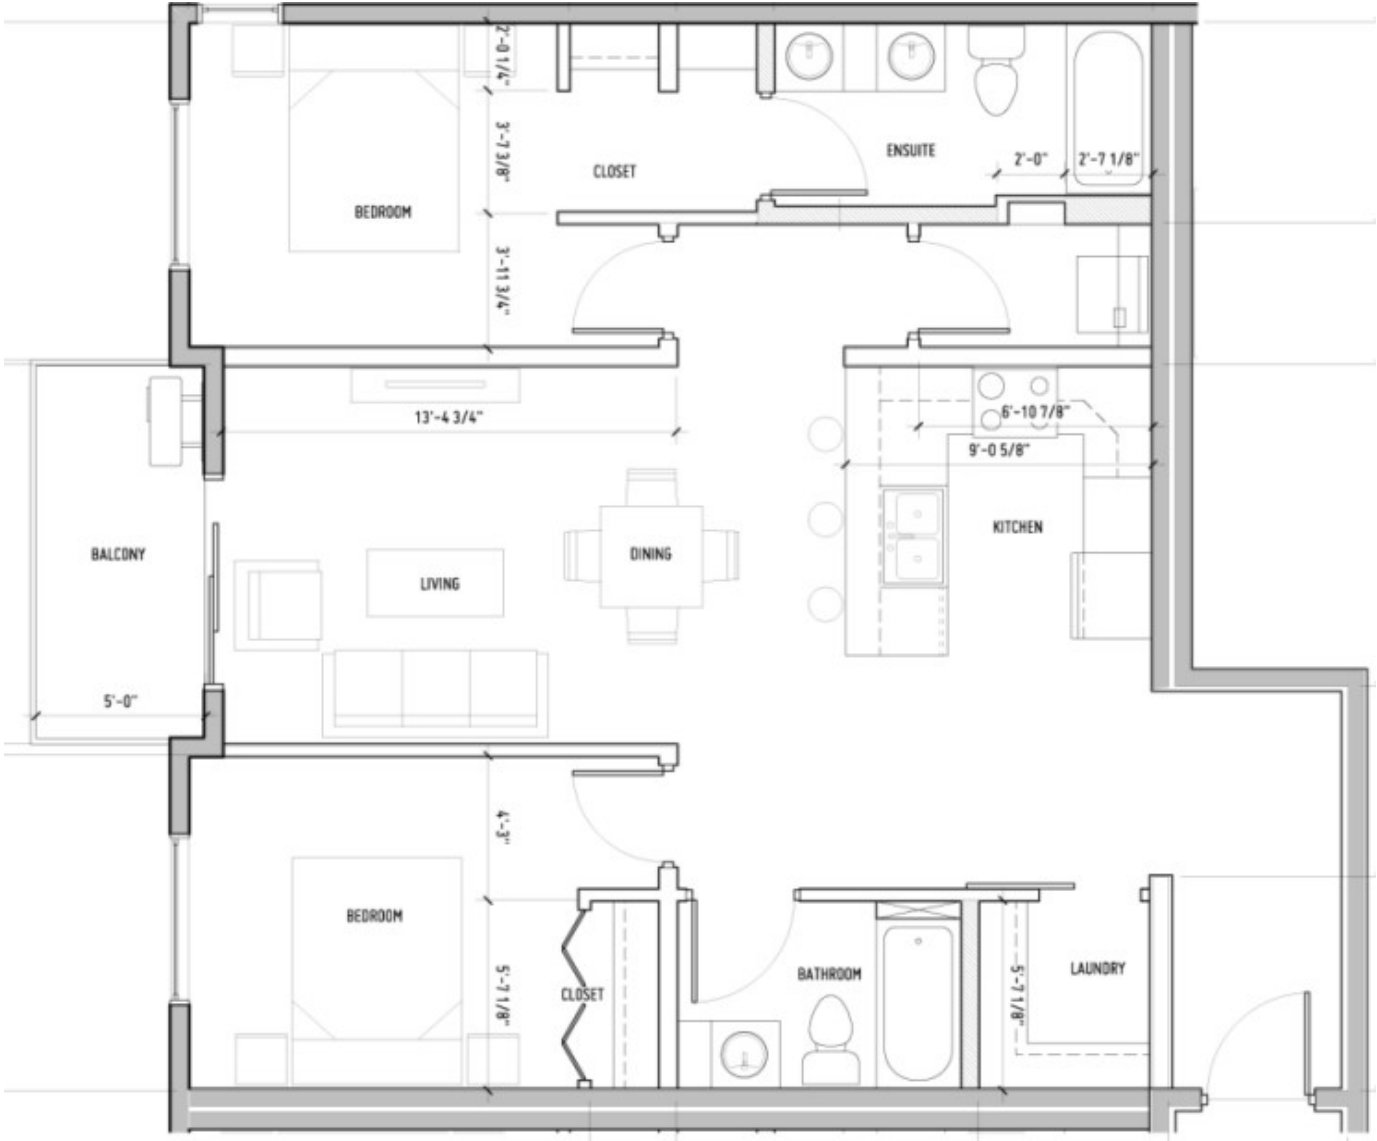

Glen Valley Grove

Suite Type: B2

2 Bed, 2 Bath
940 Sq.Ft.

devonproperties.com/glen-valley-grove/
3147 -3151 Aggregate Ct | Victoria, B.C

Dimensions, sizes, specifications, layouts and materials are approximate only and subject to change without notice.