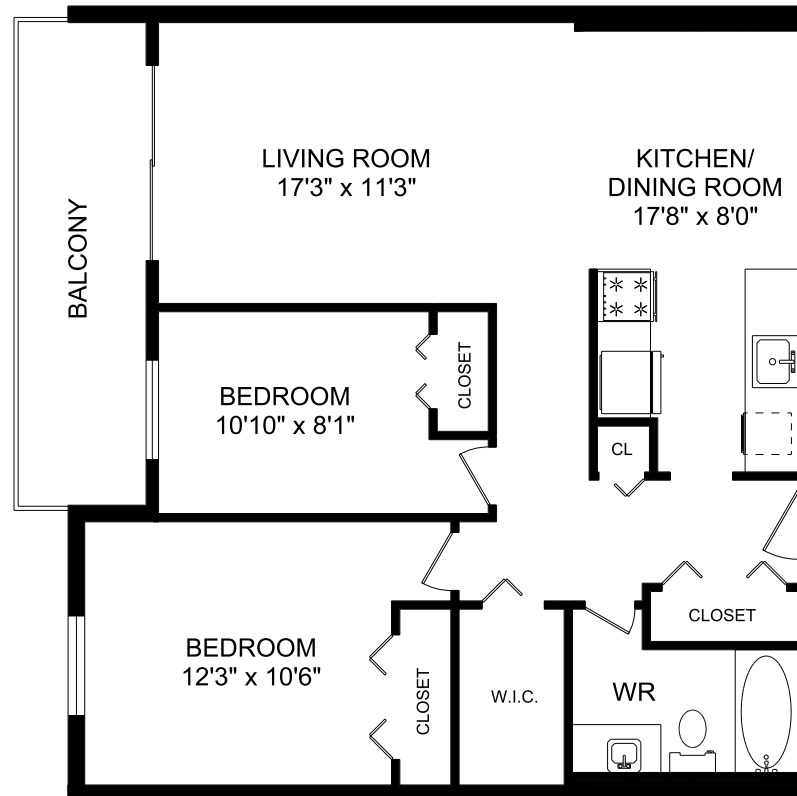

7840 LOCHSIDE DRIVE SAANICHTON, BC

**LINE 8 - 2 BEDROOM
869 SQ.FT.**

KEYPLAN