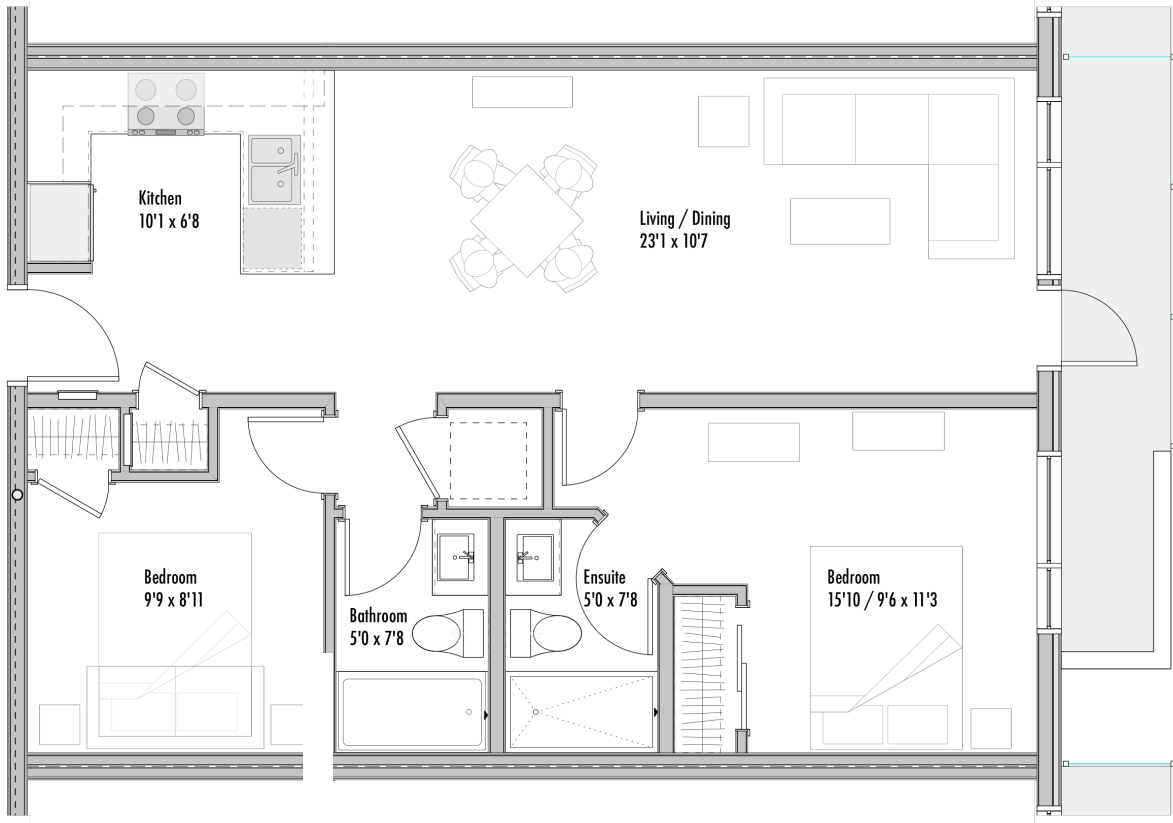

## Suite Type

2 Bed, 2 Bath

743 Sq.Ft.

[devonproperties.com/one-tree-meadow](http://devonproperties.com/one-tree-meadow)  
1026 Stelly's X Road | Brentwood Bay, BC

Dimensions, sizes, specifications, layouts and materials are approximate only and subject to change without notice.