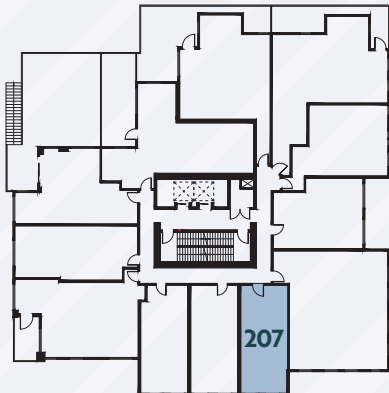

THE BEACON

AT 1400 QUADRA

# The Aegean

Bachelor, 1 Bath — 406 SQ.FT.

[RENTTHEBEACON.COM](http://RENTTHEBEACON.COM)

Dimensions, sizes, specifications, layouts and materials are approximate and subject to change without notice. E.&O.E.