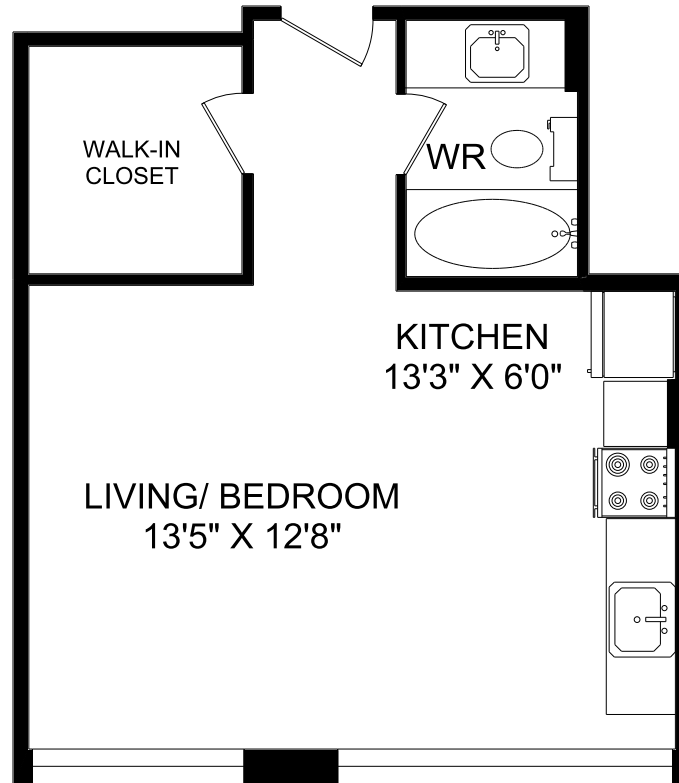

415 MICHIGAN STREET

VICTORIA, BC

UNIT 02 - BACHELOR
401 SQ.FT.