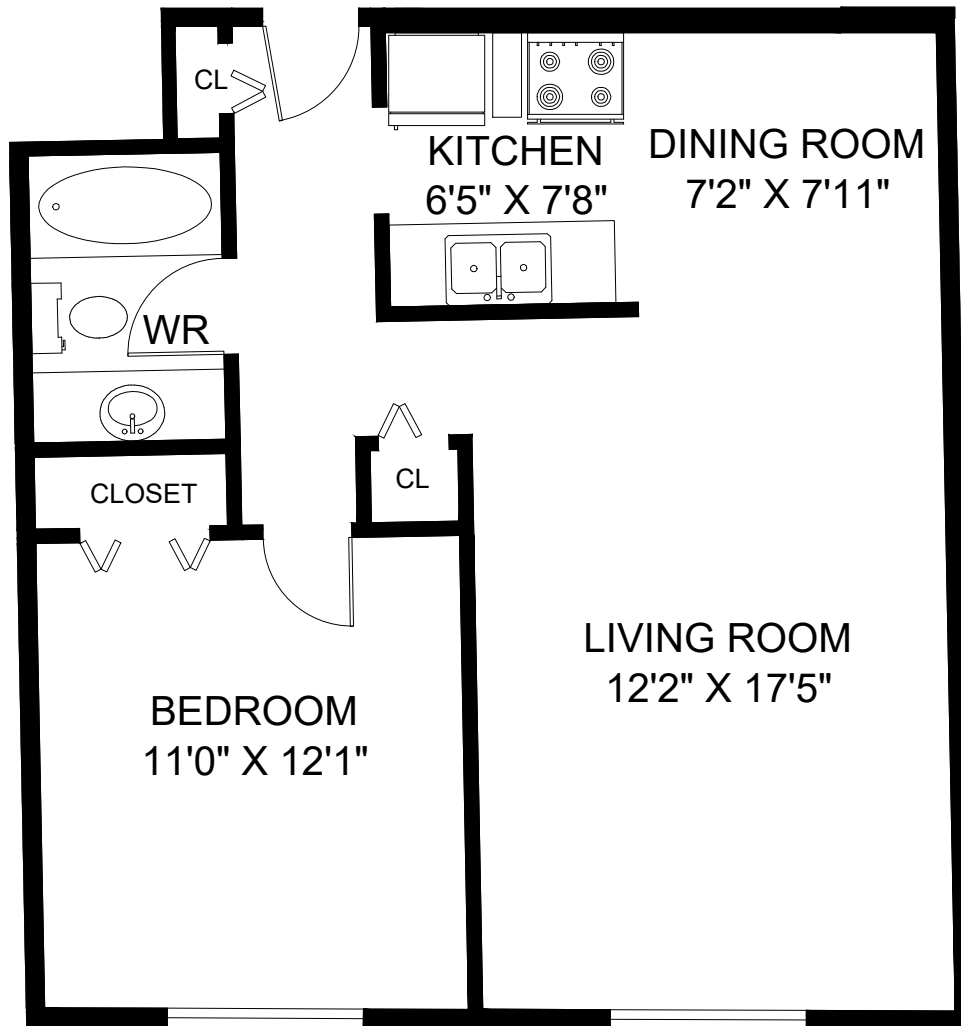

# 984 MCKENZIE AVENUE

VICTORIA, BC

**UNIT 111 - 1 BEDROOM  
INTERIOR - 630 SQUARE FEET**