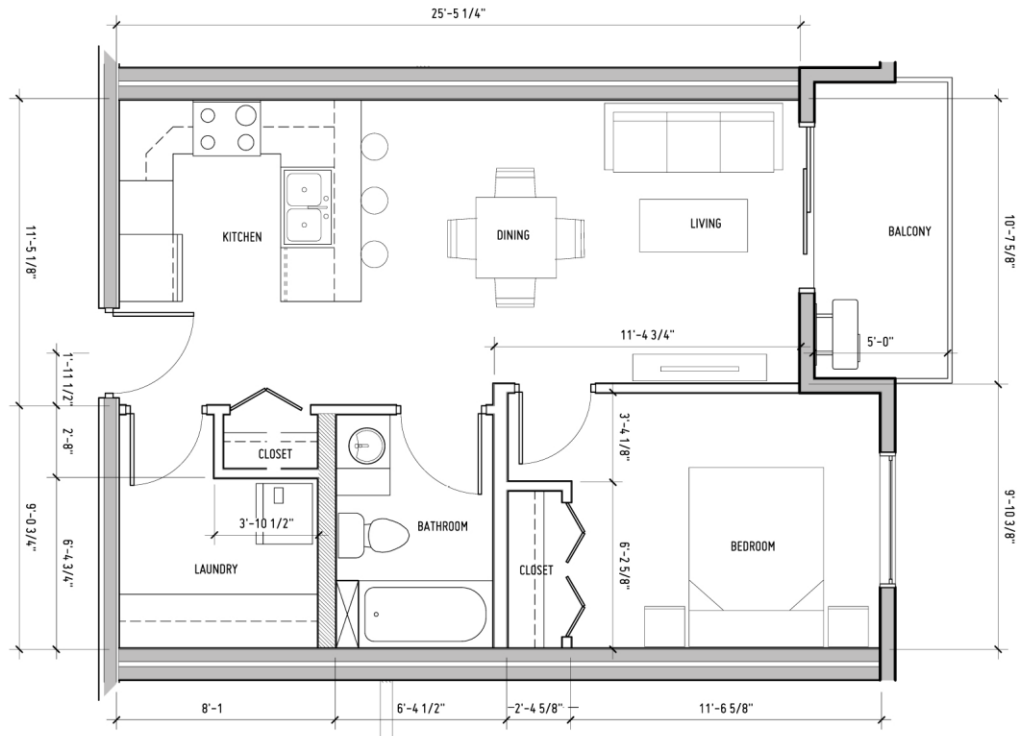

Glen Valley Grove

A1

1 Bedroom • 1 Bathroom • 544 Square Feet

IRONCLAD
PROPERTIES INC.