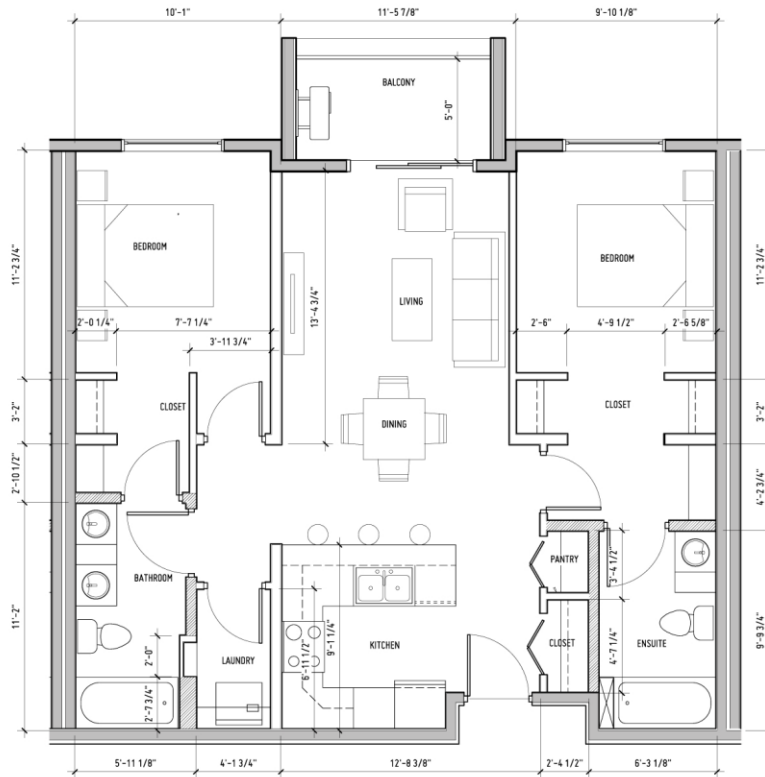

# Glen Valley Grove

B1

1 Bedroom • 1 Bathroom • 860 Square Feet

**IRONCLAD**  
PROPERTIES INC.