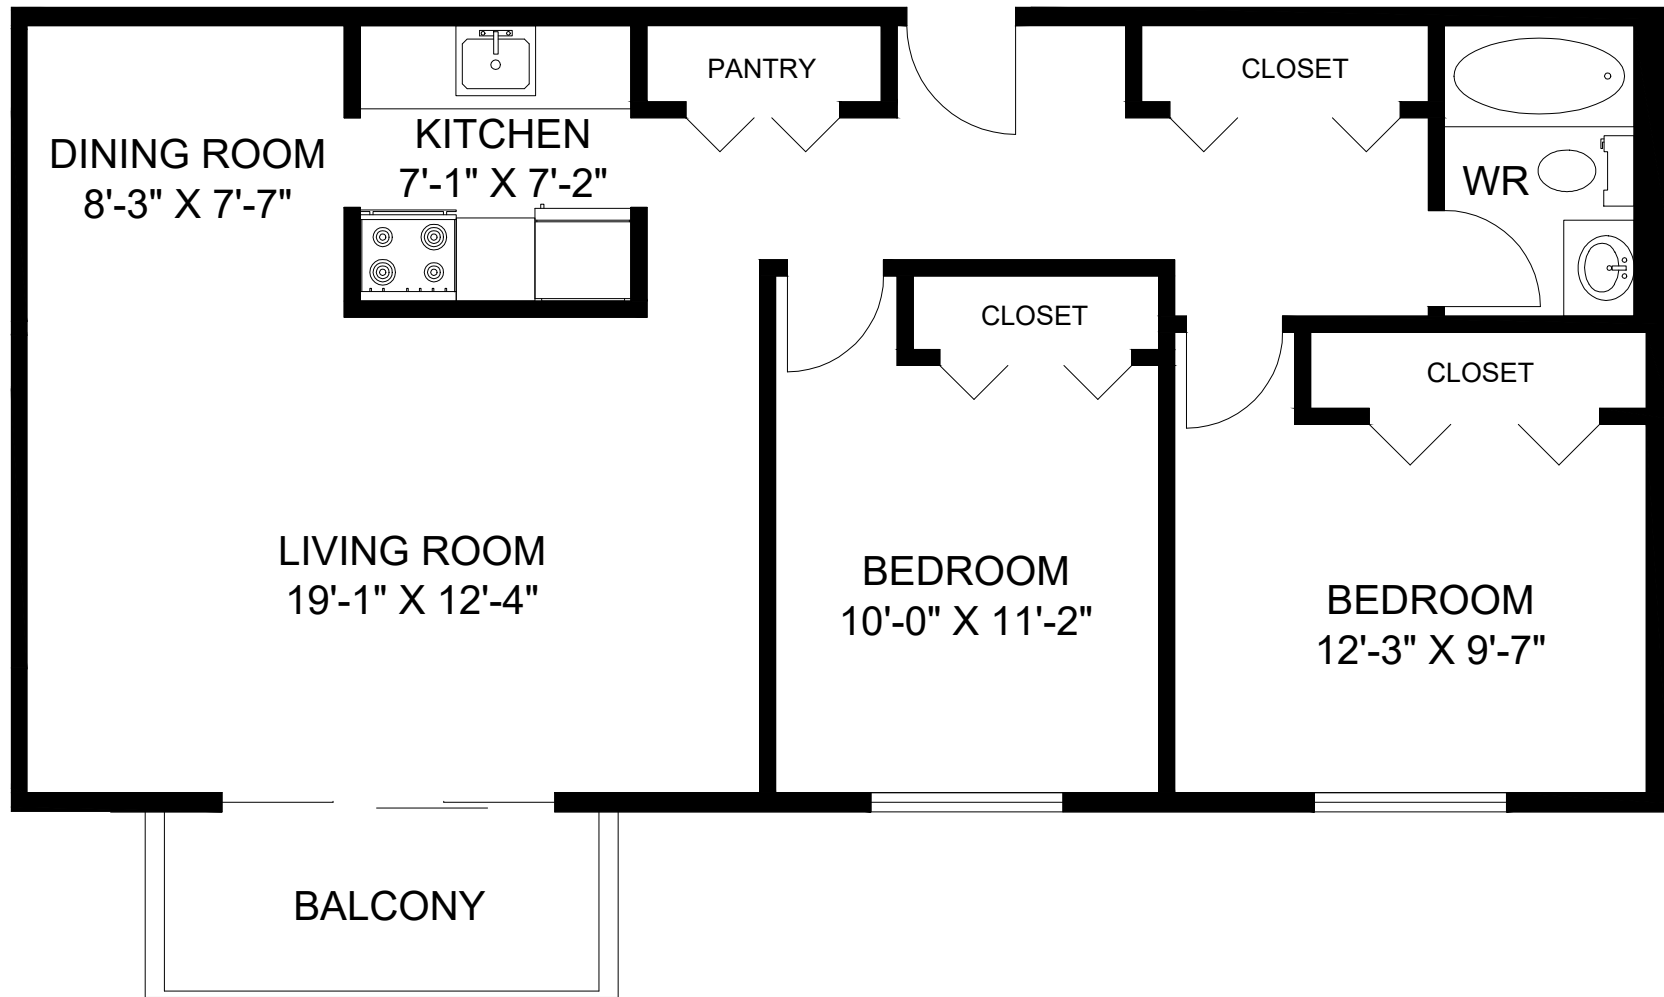

323 MICHIGAN STREET

VICTORIA, BC

**LINE 8 - 2 BEDROOM
INTERIOR - 897 SQUARE FEET**