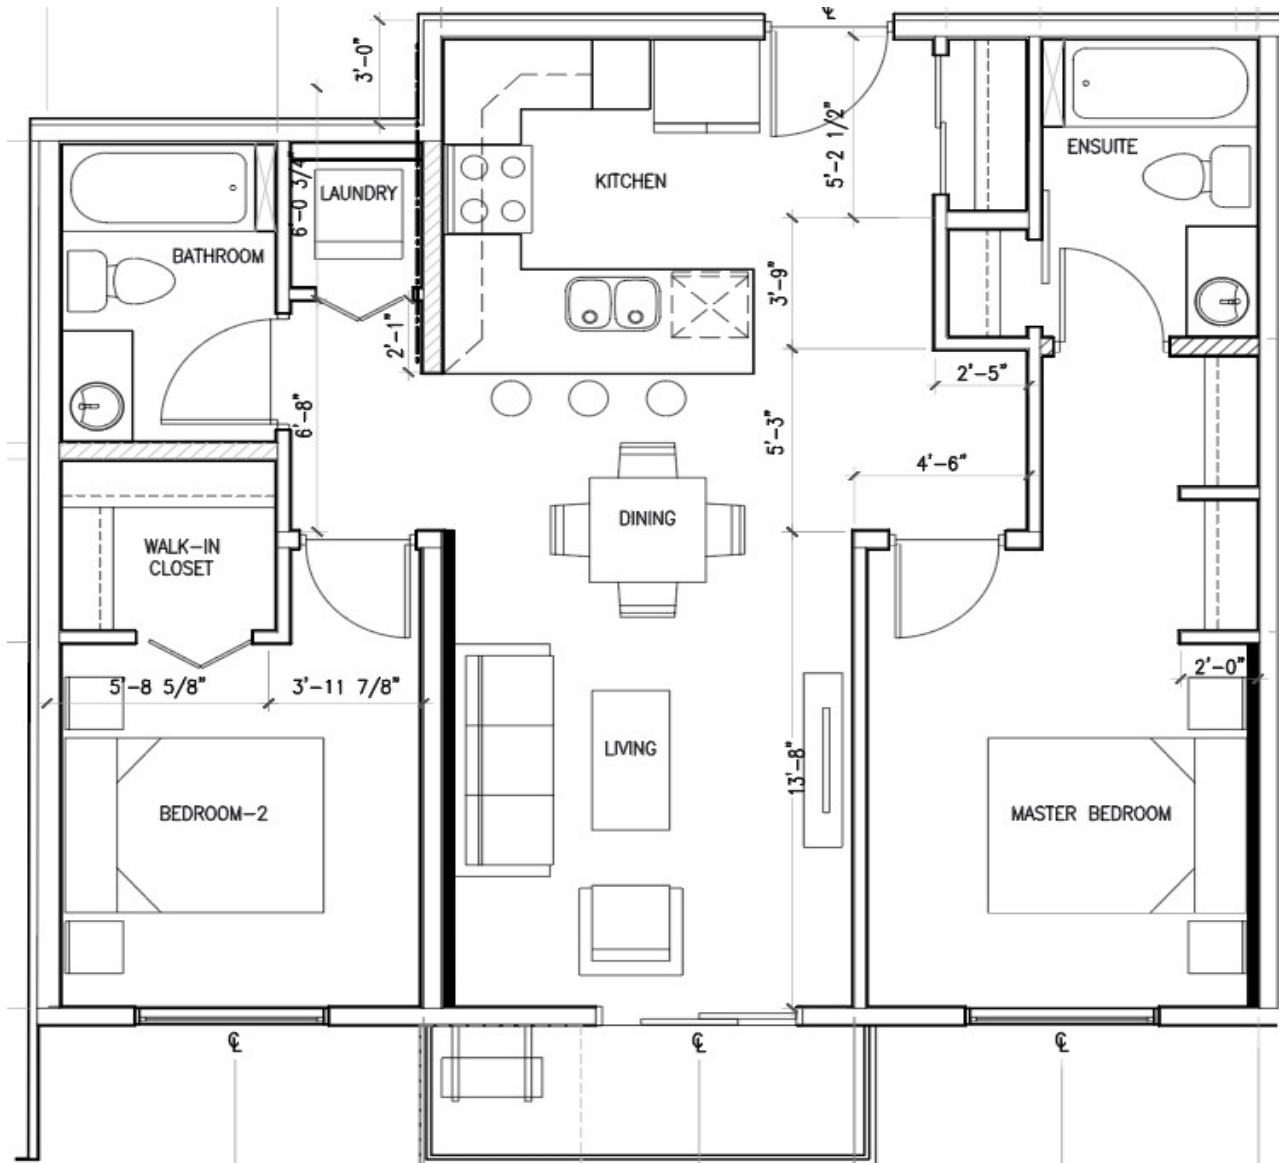

# Treanor Terrace

## Suite Type: B1

2 Bed, 2 Bath  
844 Sq.Ft.

[devonproperties.com/treanor-terrace-apartments/](https://devonproperties.com/treanor-terrace-apartments/)  
711 Treanor Ave | Victoria, B.C

**Devon**  
PROPERTIES