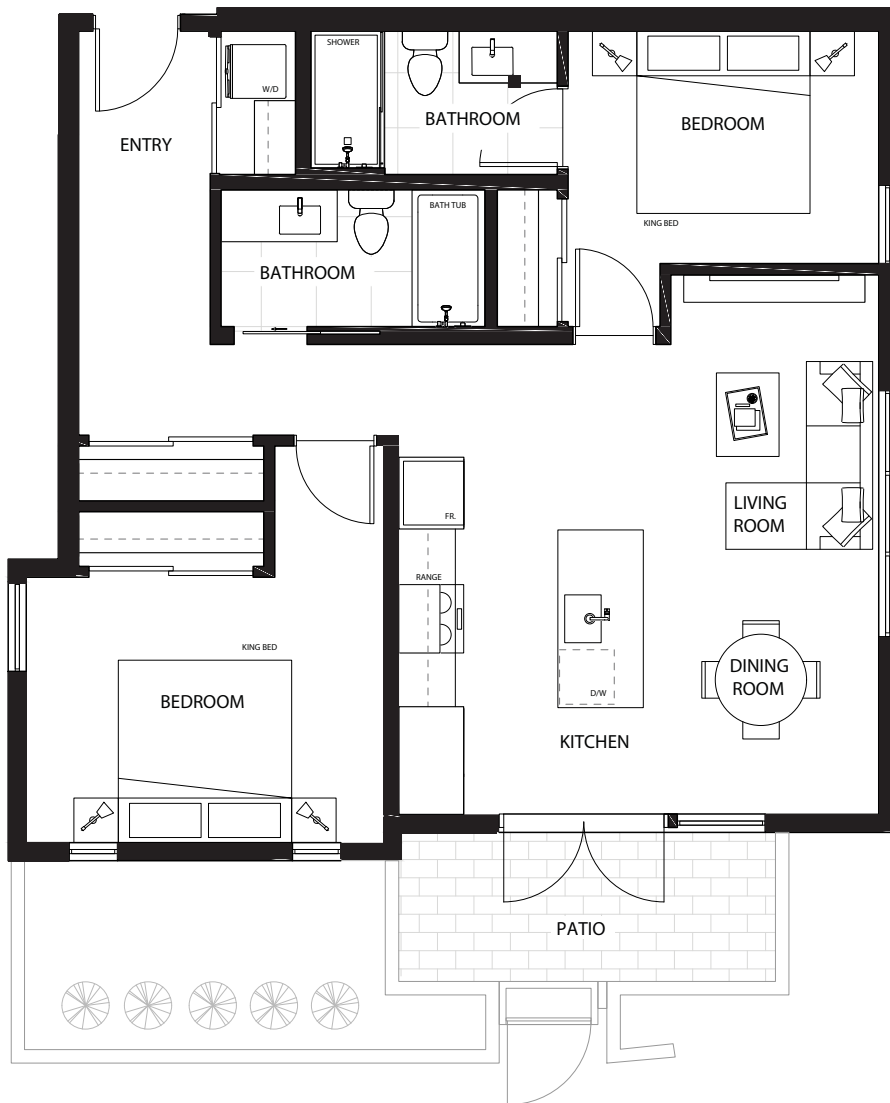

BRIO STOCKTON BUILDING A

111

2 BEDROOM
2 BATHROOM

INT. 873 SQ. FT.
EXT. 76 SQ. FT.
TOTAL 949 SQ. FT.

The developer reserves the right to make modifications. Sizes and dimensions are approximate and may vary with actual strata plans, survey and model. Areas shown are measured to the centreline of: suite separation wall; exterior window glazing; exterior steel studs and exterior walls. This is not an offering for sale. Such an offering must be accompanied by a disclosure statement. E&OE