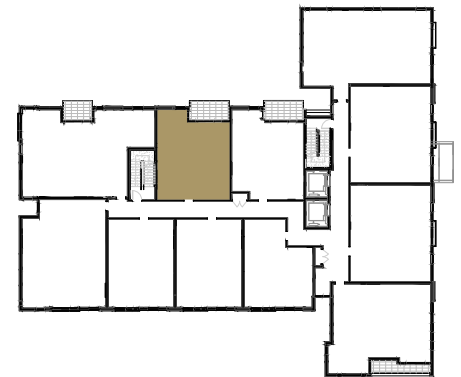

BRIO  
 STOCKTON  
 BUILDING A

206/306

1 BEDROOM  
 1 BATHROOM

INT. 631 SQ. FT.  
 EXT. 80 SQ. FT.  
 TOTAL 711 SQ. FT.

The developer reserves the right to make modifications. Sizes and dimensions are approximate and may vary with actual strata plans, survey and model. Areas shown are measured to the centreline of: suite separation wall; exterior window glazing; exterior steel studs and exterior walls. This is not an offering for sale. Such an offering must be accompanied by a disclosure statement. E&OE