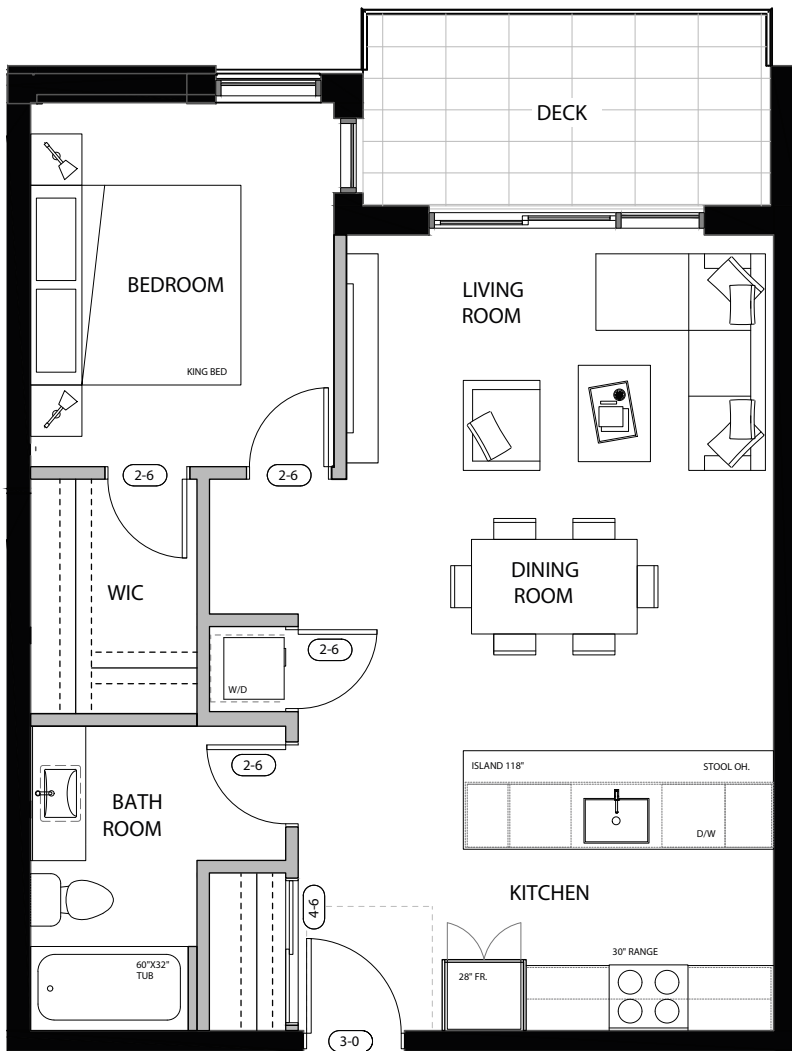

BRIO  
 STOCKTON  
 BUILDING A

206/306

1 BEDROOM  
 1 BATHROOM

INT. 631 SQ. FT.  
 EXT. 80 SQ. FT.  
 TOTAL 711 SQ. FT.

The developer reserves the right to make modifications. Sizes and dimensions are approximate and may vary with actual strata plans, survey and model. Areas shown are measured to the centreline of: suite separation wall; exterior window glazing; exterior steel studs and exterior walls. This is not an offering for sale. Such an offering must be accompanied by a disclosure statement. E&OE