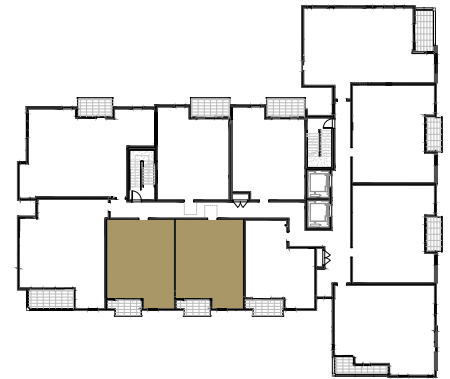

BRIO  
 STOCKTON  
 BUILDING A

502/602  
 503/603

1 BEDROOM  
 1 BATHROOM

INT. 571 SQ. FT.  
 EXT. 54 SQ. FT.  
 TOTAL 625 SQ. FT.

The developer reserves the right to make modifications. Sizes and dimensions are approximate and may vary with actual strata plans, survey and model. Areas shown are measured to the centreline of: suite separation wall; exterior window glazing; exterior steel studs and exterior walls. This is not an offering for sale. Such an offering must be accompanied by a disclosure statement. E&OE