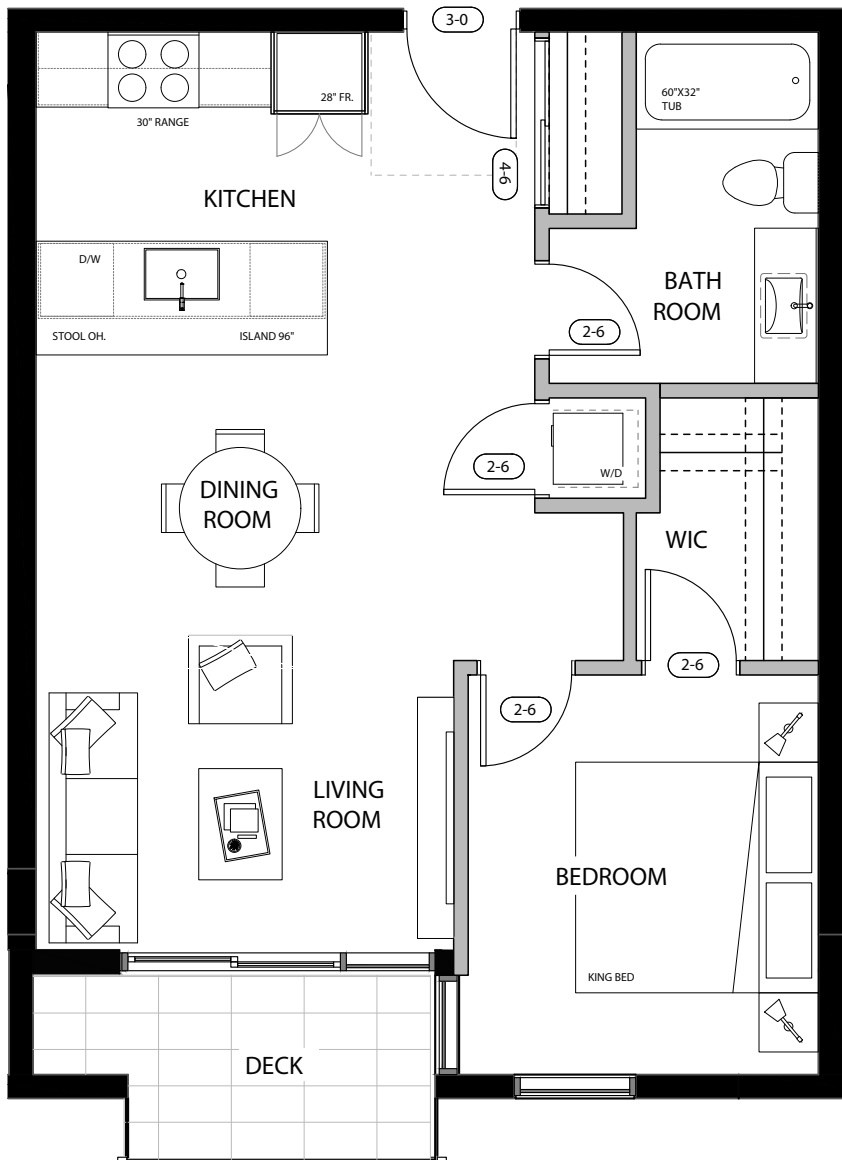

BRIO  
 STOCKTON  
 BUILDING A

502/602  
 503/603

1 BEDROOM  
 1 BATHROOM

INT. 571 SQ. FT.  
 EXT. 54 SQ. FT.  
 TOTAL 625 SQ. FT.

The developer reserves the right to make modifications. Sizes and dimensions are approximate and may vary with actual strata plans, survey and model. Areas shown are measured to the centreline of: suite separation wall; exterior window glazing; exterior steel studs and exterior walls. This is not an offering for sale. Such an offering must be accompanied by a disclosure statement. E&OE