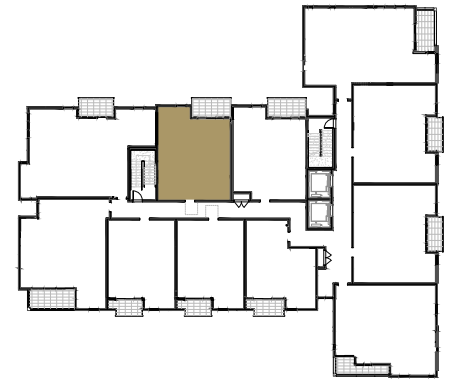

BRIO STOCKTON BUILDING A

506/606

1 BEDROOM
1 BATHROOM

INT. 642 SQ. FT.
EXT. 79 SQ. FT.
TOTAL 721 SQ. FT.

The developer reserves the right to make modifications. Sizes and dimensions are approximate and may vary with actual strata plans, survey and model. Areas shown are measured to the centreline of: suite separation wall; exterior window glazing; exterior steel studs and exterior walls. This is not an offering for sale. Such an offering must be accompanied by a disclosure statement. E&OE