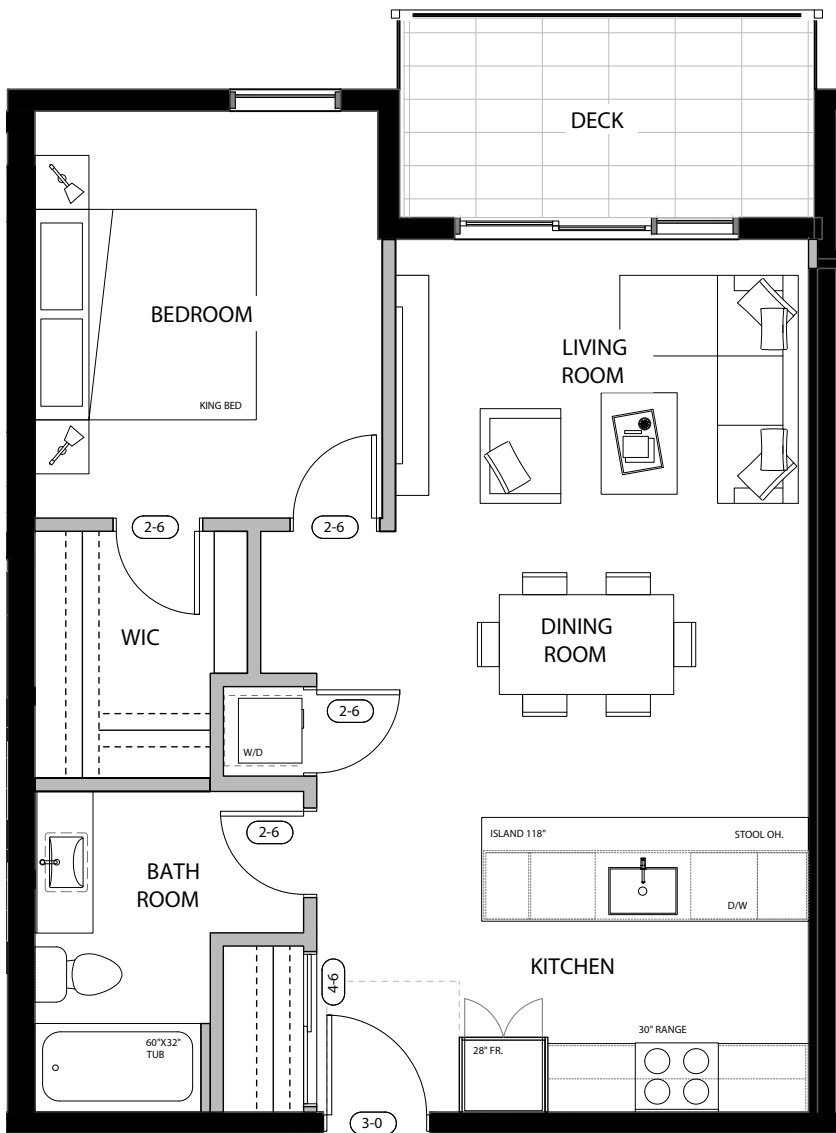

BRIO STOCKTON BUILDING A

506/606

1 BEDROOM
1 BATHROOM

INT. 642 SQ. FT.
EXT. 79 SQ. FT.
TOTAL 721 SQ. FT.

The developer reserves the right to make modifications. Sizes and dimensions are approximate and may vary with actual strata plans, survey and model. Areas shown are measured to the centreline of: suite separation wall; exterior window glazing; exterior steel studs and exterior walls. This is not an offering for sale. Such an offering must be accompanied by a disclosure statement. E&OE