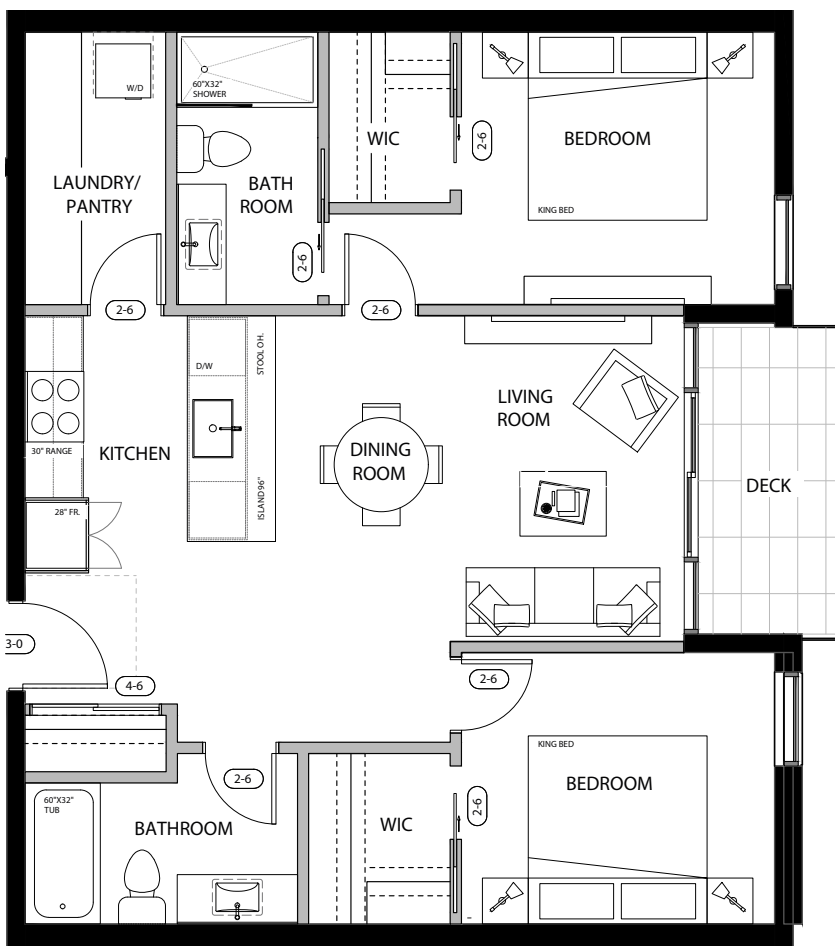

BRIO STOCKTON BUILDING A

509/609
510/610

2 BEDROOM
2 BATHROOM

INT. 803 SQ. FT.
EXT. 53 SQ. FT.
TOTAL 856 SQ. FT.

The developer reserves the right to make modifications. Sizes and dimensions are approximate and may vary with actual strata plans, survey and model. Areas shown are measured to the centreline of: suite separation wall; exterior window glazing; exterior steel studs and exterior walls. This is not an offering for sale. Such an offering must be accompanied by a disclosure statement. E&OE