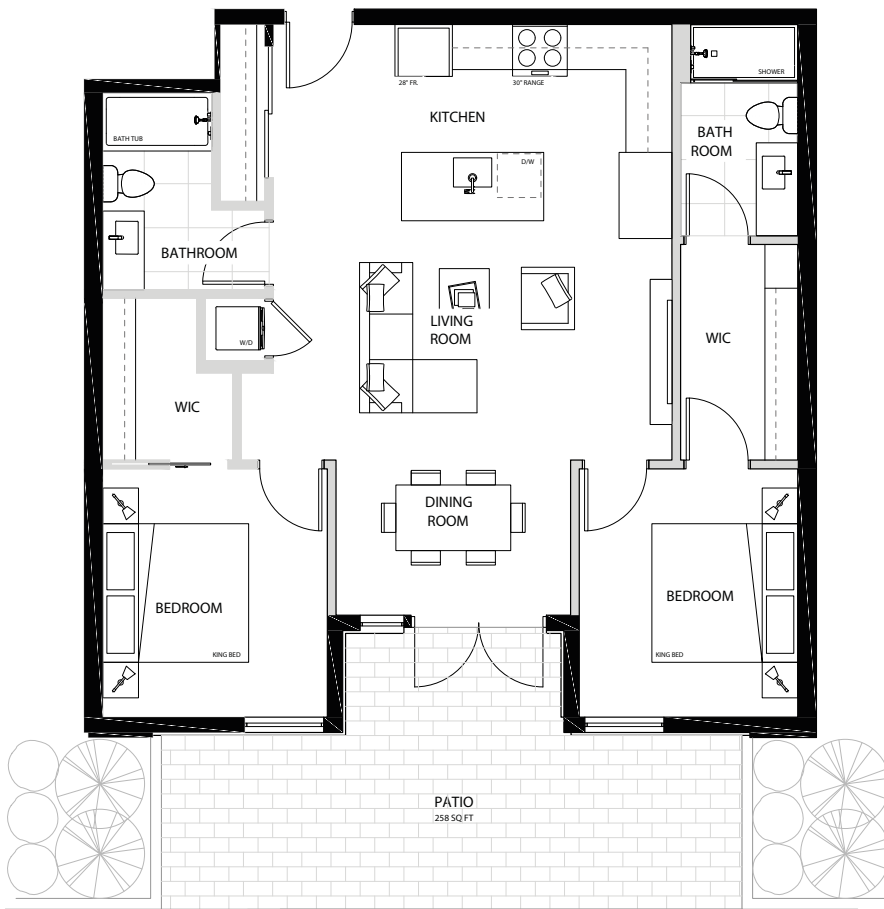

BRIO STOCKTON BUILDING B

102

2 BEDROOM
2 BATHROOM

INT. 934 SQ. FT.
EXT. 258 SQ. FT.
TOTAL 1,192 SQ. FT.

The developer reserves the right to make modifications. Sizes and dimensions are approximate and may vary with actual strata plans, survey and model. Areas shown are measured to the centreline of: suite separation wall; exterior window glazing; exterior steel studs and exterior walls. This is not an offering for sale. Such an offering must be accompanied by a disclosure statement. E&OE