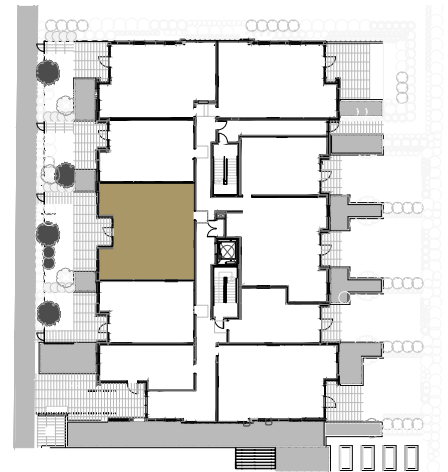

BRIO STOCKTON BUILDING B

102

2 BEDROOM
2 BATHROOM

INT. 934 SQ. FT.
EXT. 258 SQ. FT.
TOTAL 1,192 SQ. FT.

The developer reserves the right to make modifications. Sizes and dimensions are approximate and may vary with actual strata plans, survey and model. Areas shown are measured to the centreline of: suite separation wall; exterior window glazing; exterior steel studs and exterior walls. This is not an offering for sale. Such an offering must be accompanied by a disclosure statement. E&OE