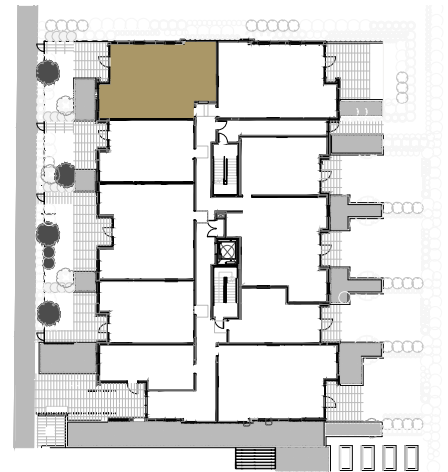

# BRIO STOCKTON BUILDING B

104

2 BEDROOM  
2 BATHROOM

INT. 908 SQ. FT.  
EXT. 147 SQ. FT.  
TOTAL 1,055 SQ. FT.

The developer reserves the right to make modifications. Sizes and dimensions are approximate and may vary with actual strata plans, survey and model. Areas shown are measured to the centreline of: suite separation wall; exterior window glazing; exterior steel studs and exterior walls. This is not an offering for sale. Such an offering must be accompanied by a disclosure statement. E&OE