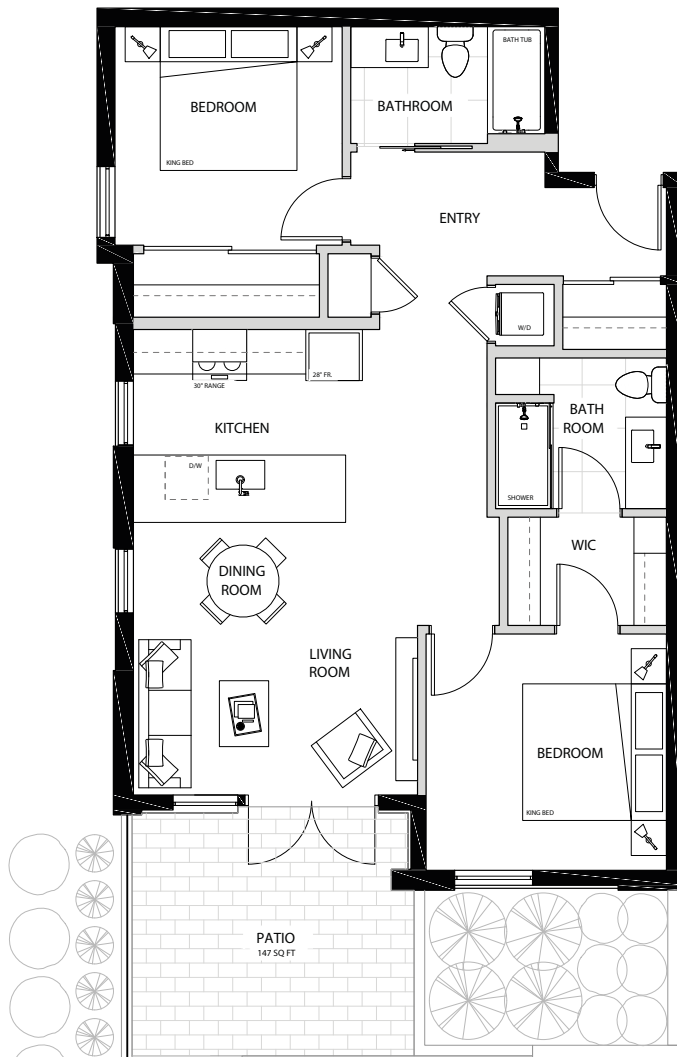

# BRIO STOCKTON BUILDING B

104

2 BEDROOM  
2 BATHROOM

INT. 908 SQ. FT.  
EXT. 147 SQ. FT.  
TOTAL 1,055 SQ. FT.

The developer reserves the right to make modifications. Sizes and dimensions are approximate and may vary with actual strata plans, survey and model. Areas shown are measured to the centreline of: suite separation wall; exterior window glazing; exterior steel studs and exterior walls. This is not an offering for sale. Such an offering must be accompanied by a disclosure statement. E&OE