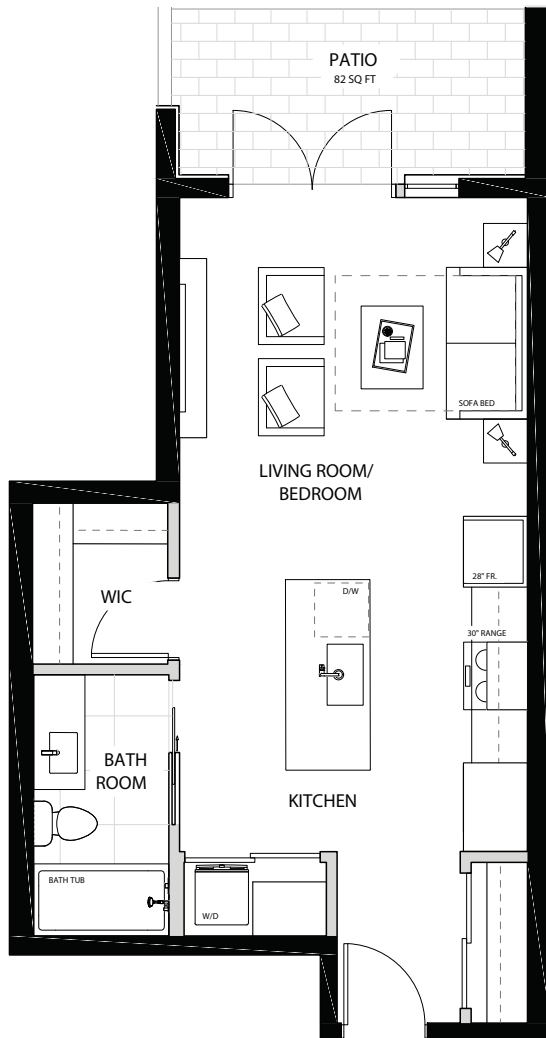

BRIO STOCKTON BUILDING B

108

STUDIO
1 BATHROOM

INT. 459 SQ. FT.
EXT. 82 SQ. FT.
TOTAL 541 SQ. FT.

The developer reserves the right to make modifications. Sizes and dimensions are approximate and may vary with actual strata plans, survey and model. Areas shown are measured to the centreline of: suite separation wall; exterior window glazing; exterior steel studs and exterior walls. This is not an offering for sale. Such an offering must be accompanied by a disclosure statement. E&OE