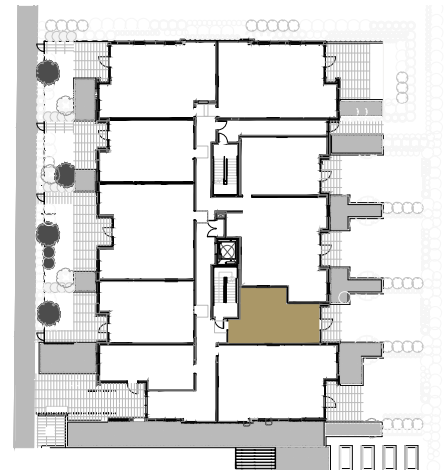

BRIO STOCKTON BUILDING B

108

STUDIO
1 BATHROOM

INT. 459 SQ. FT.
EXT. 82 SQ. FT.
TOTAL 541 SQ. FT.

The developer reserves the right to make modifications. Sizes and dimensions are approximate and may vary with actual strata plans, survey and model. Areas shown are measured to the centreline of: suite separation wall; exterior window glazing; exterior steel studs and exterior walls. This is not an offering for sale. Such an offering must be accompanied by a disclosure statement. E&OE