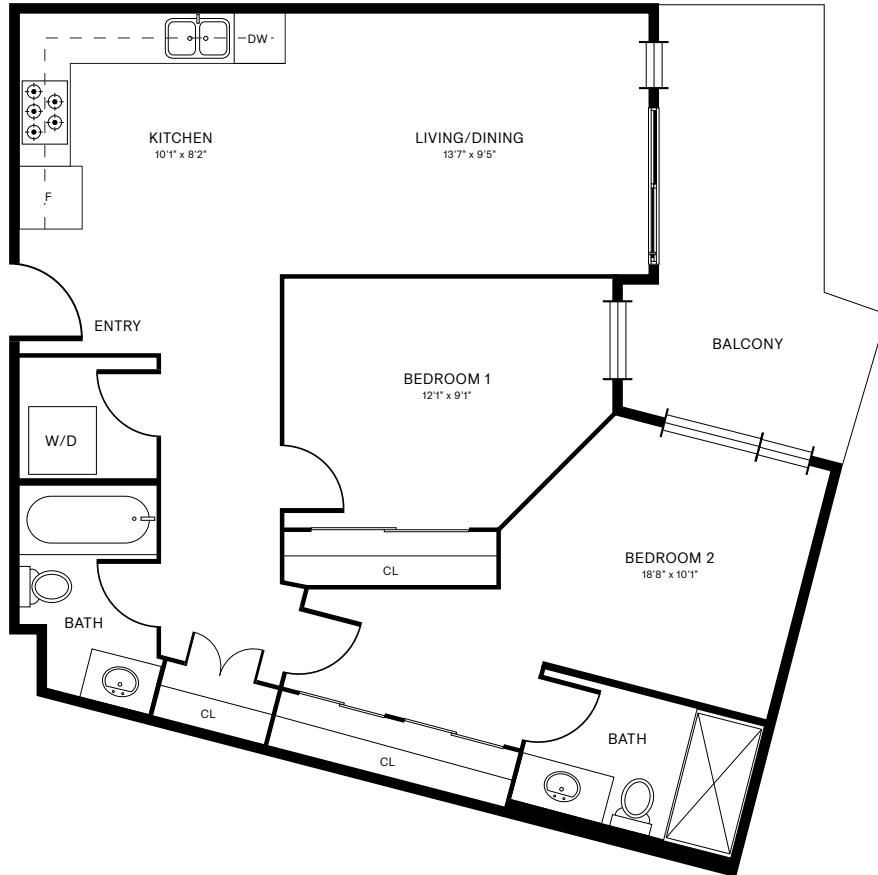

UNIT 2B₇

2 BEDROOM | 2 BATHROOM

718 SQFT

Please note that the virtual tours, floor plans, and photos are indicative only and may not represent the exact layout, size, design or inclusions of your chosen suite. Prices, incentives, availability and specifications are subject to change. Images may not reflect actual suite finishes. Pet restrictions may apply. E. & O.E

UNIT 2B₈

2 BEDROOM | 2 BATHROOM

815 SQFT

Please note that the virtual tours, floor plans, and photos are indicative only and may not represent the exact layout, size, design or inclusions of your chosen suite. Prices, incentives, availability and specifications are subject to change. Images may not reflect actual suite finishes. Pet restrictions may apply. E. & O.E