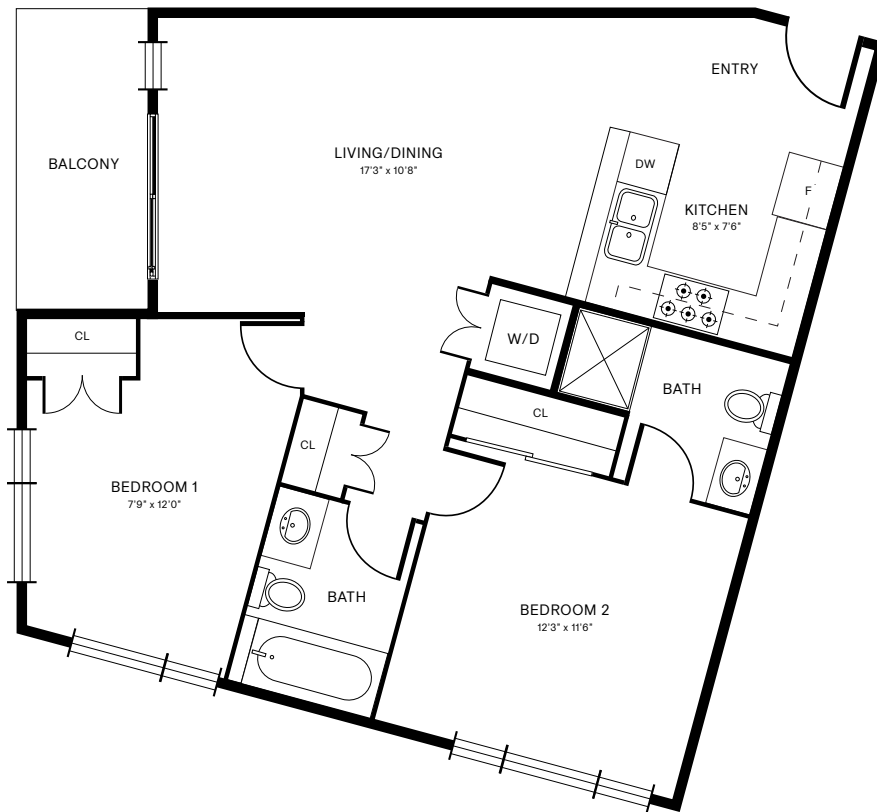

THE
GORGE
VICTORIA

UNIT 2B₅

2 BEDROOM | 2 BATHROOM

844 SQFT

Please note that the virtual tours, floor plans, and photos are indicative only and may not represent the exact layout, size, design or inclusions of your chosen suite. Prices, incentives, availability and specifications are subject to change. Images may not reflect actual suite finishes. Pet restrictions may apply. E. & O.E

UNIT 2B₆

2 BEDROOM | 2 BATHROOM

762 SQFT

LEVEL 1

LEVEL 2-4

Please note that the virtual tours, floor plans, and photos are indicative only and may not represent the exact layout, size, design or inclusions of your chosen suite. Prices, incentives, availability and specifications are subject to change. Images may not reflect actual suite finishes. Pet restrictions may apply. E. & O.E