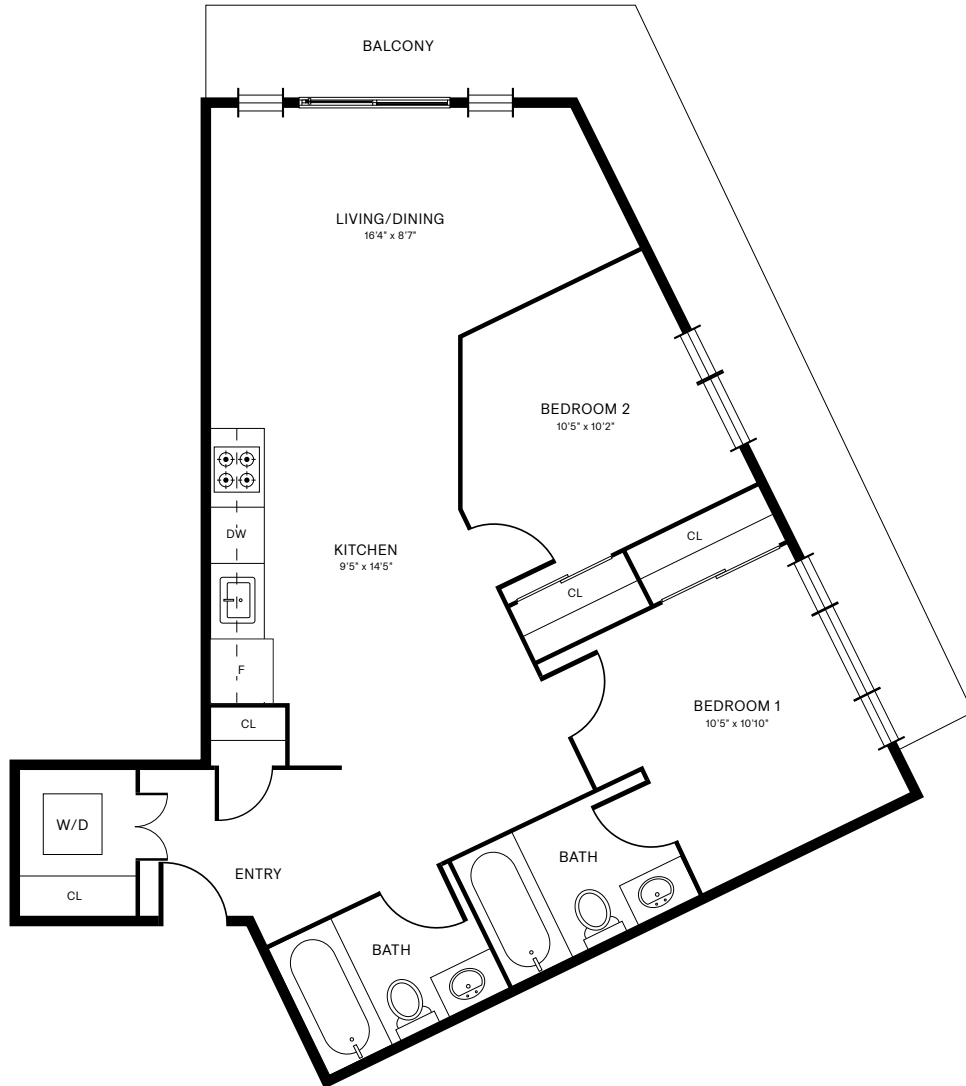

UNIT 2B₇

2 BEDROOM | 2 BATHROOM

718 SQFT

Please note that the virtual tours, floor plans, and photos are indicative only and may not represent the exact layout, size, design or inclusions of your chosen suite. Prices, incentives, availability and specifications are subject to change. Images may not reflect actual suite finishes. Pet restrictions may apply. E. & O.E

UNIT 2B₈

2 BEDROOM | 2 BATHROOM

815 SQFT

Please note that the virtual tours, floor plans, and photos are indicative only and may not represent the exact layout, size, design or inclusions of your chosen suite. Prices, incentives, availability and specifications are subject to change. Images may not reflect actual suite finishes. Pet restrictions may apply. E. & O.E

UNIT 2B₉

2 BEDROOM | 2 BATHROOM

769 SQFT

Please note that the virtual tours, floor plans, and photos are indicative only and may not represent the exact layout, size, design or inclusions of your chosen suite. Prices, incentives, availability and specifications are subject to change. Images may not reflect actual suite finishes. Pet restrictions may apply. E. & O.E