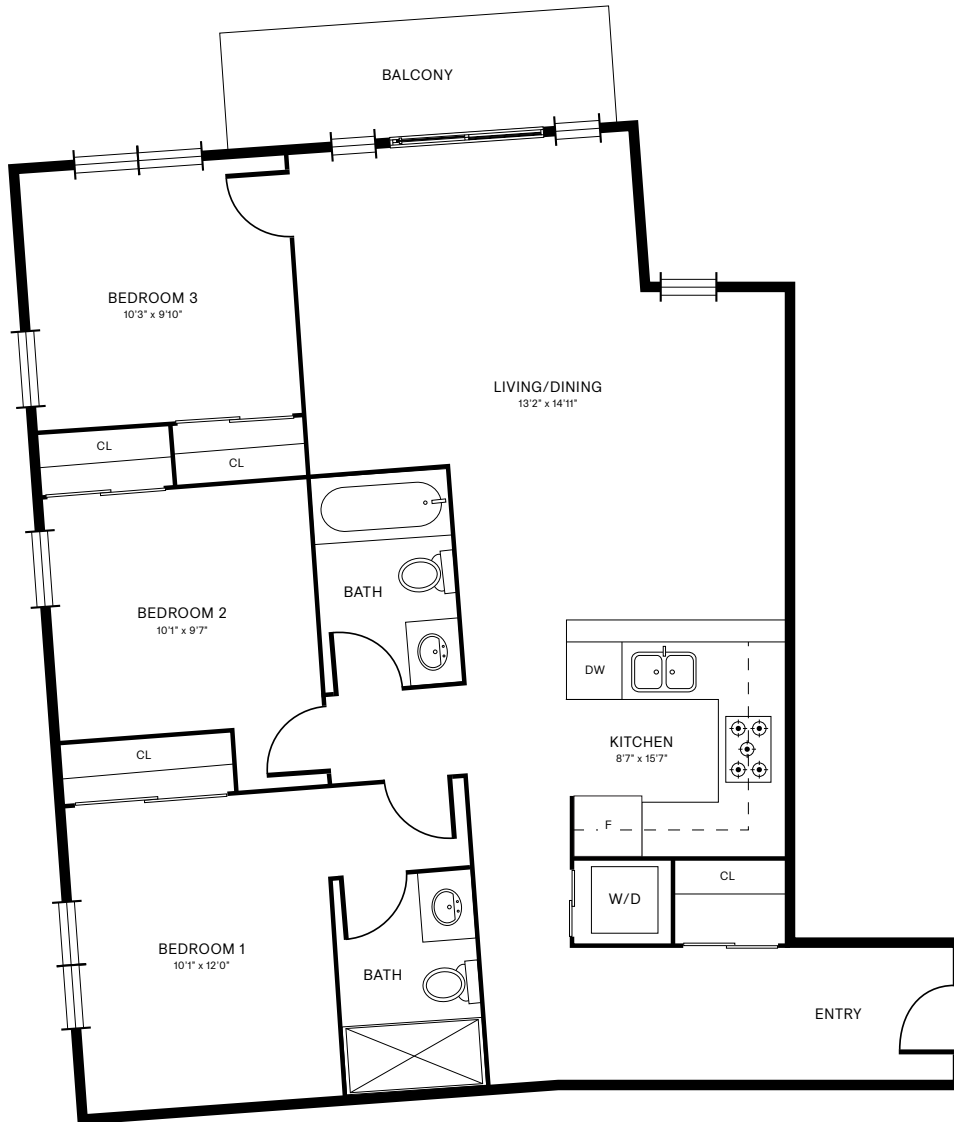

UNIT 2B₉

2 BEDROOM | 2 BATHROOM

769 SQFT

Please note that the virtual tours, floor plans, and photos are indicative only and may not represent the exact layout, size, design or inclusions of your chosen suite. Prices, incentives, availability and specifications are subject to change. Images may not reflect actual suite finishes. Pet restrictions may apply. E. & O.E

THE
GORGE
VICTORIA

UNIT 3B₁

3 BEDROOM | 2 BATHROOM

922 SQFT

Please note that the virtual tours, floor plans, and photos are indicative only and may not represent the exact layout, size, design or inclusions of your chosen suite. Prices, incentives, availability and specifications are subject to change. Images may not reflect actual suite finishes. Pet restrictions may apply. E. & O.E

UNIT 3B₂

3 BEDROOM | 2 BATHROOM

1061 SQFT

Please note that the virtual tours, floor plans, and photos are indicative only and may not represent the exact layout, size, design or inclusions of your chosen suite. Prices, incentives, availability and specifications are subject to change. Images may not reflect actual suite finishes. Pet restrictions may apply. E. & O.E