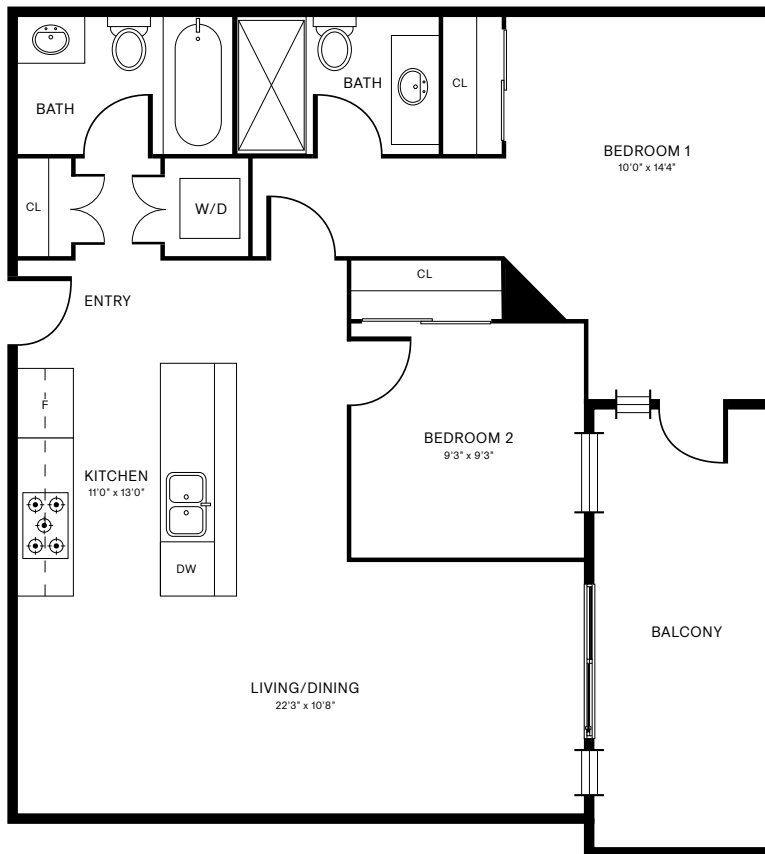

THE
GORGE
VICTORIA

UNIT 2B₃

2 BEDROOM | 2 BATHROOM

807 SQFT

Please note that the virtual tours, floor plans, and photos are indicative only and may not represent the exact layout, size, design or inclusions of your chosen suite. Prices, incentives, availability and specifications are subject to change. Images may not reflect actual suite finishes. Pet restrictions may apply. E. & O.E

UNIT 2B₄

2 BEDROOM | 2 BATHROOM

827 SQFT

Please note that the virtual tours, floor plans, and photos are indicative only and may not represent the exact layout, size, design or inclusions of your chosen suite. Prices, incentives, availability and specifications are subject to change. Images may not reflect actual suite finishes. Pet restrictions may apply. E. & O.E

THE
GORGE
VICTORIA

UNIT 2B₅

2 BEDROOM | 2 BATHROOM

844 SQFT

Please note that the virtual tours, floor plans, and photos are indicative only and may not represent the exact layout, size, design or inclusions of your chosen suite. Prices, incentives, availability and specifications are subject to change. Images may not reflect actual suite finishes. Pet restrictions may apply. E. & O.E