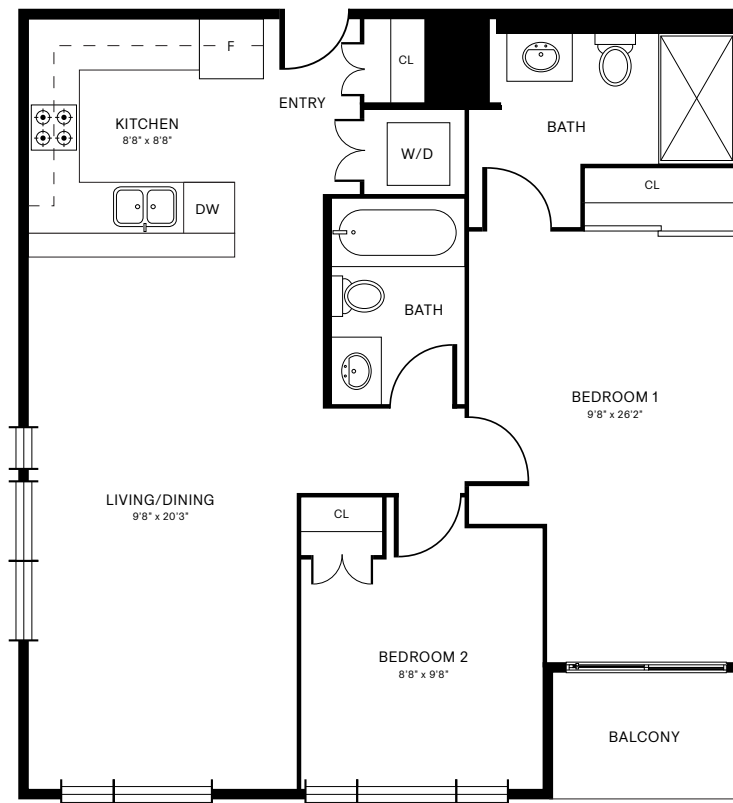

THE
GORGE
VICTORIA

UNIT 1B₆

1 BEDROOM | 1 BATHROOM

462 SQFT

Please note that the virtual tours, floor plans, and photos are indicative only and may not represent the exact layout, size, design or inclusions of your chosen suite. Prices, incentives, availability and specifications are subject to change. Images may not reflect actual suite finishes. Pet restrictions may apply. E. & O.E

UNIT 2B₁

2 BEDROOM | 2 BATHROOM

846 SQFT

Please note that the virtual tours, floor plans, and photos are indicative only and may not represent the exact layout, size, design or inclusions of your chosen suite. Prices, incentives, availability and specifications are subject to change. Images may not reflect actual suite finishes. Pet restrictions may apply. E. & O.E

THE
GORGE VICTORIA

UNIT 2B_{1A}

2 BEDROOM | 2 BATHROOM

827 SQFT

Please note that the virtual tours, floor plans, and photos are indicative only and may not represent the exact layout, size, design or inclusions of your chosen suite. Prices, incentives, availability and specifications are subject to change. Images may not reflect actual suite finishes. Pet restrictions may apply. E. & O.E

THE
GORGE
VICTORIA

UNIT 2B_{1B}

2 BEDROOM | 2 BATHROOM

826 SQFT

Please note that the virtual tours, floor plans, and photos are indicative only and may not represent the exact layout, size, design or inclusions of your chosen suite. Prices, incentives, availability and specifications are subject to change. Images may not reflect actual suite finishes. Pet restrictions may apply. E. & O.E