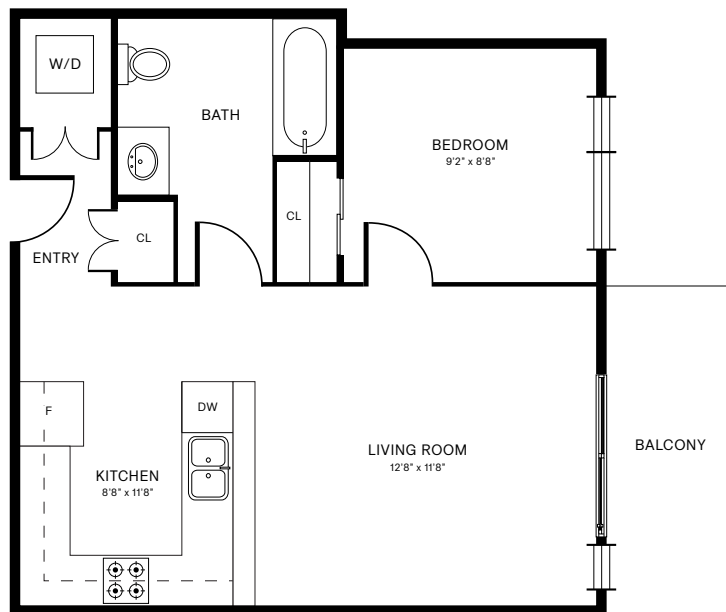

UNIT 1B₃

1 BEDROOM | 1 BATHROOM

516 SQFT

Please note that the virtual tours, floor plans, and photos are indicative only and may not represent the exact layout, size, design or inclusions of your chosen suite. Prices, incentives, availability and specifications are subject to change. Images may not reflect actual suite finishes. Pet restrictions may apply. E. & O.E

UNIT 1B_{3A}

1 BEDROOM | 1 BATHROOM

565 SQFT

Please note that the virtual tours, floor plans, and photos are indicative only and may not represent the exact layout, size, design or inclusions of your chosen suite. Prices, incentives, availability and specifications are subject to change. Images may not reflect actual suite finishes. Pet restrictions may apply. E. & O.E

UNIT 1B₄

1 BEDROOM | 1 BATHROOM

512 SQFT

Please note that the virtual tours, floor plans, and photos are indicative only and may not represent the exact layout, size, design or inclusions of your chosen suite. Prices, incentives, availability and specifications are subject to change. Images may not reflect actual suite finishes. Pet restrictions may apply. E. & O.E

THE
GORGE
VICTORIA

UNIT 1B₅

1 BEDROOM | 1 BATHROOM

549 SQFT

Please note that the virtual tours, floor plans, and photos are indicative only and may not represent the exact layout, size, design or inclusions of your chosen suite. Prices, incentives, availability and specifications are subject to change. Images may not reflect actual suite finishes. Pet restrictions may apply. E. & O.E