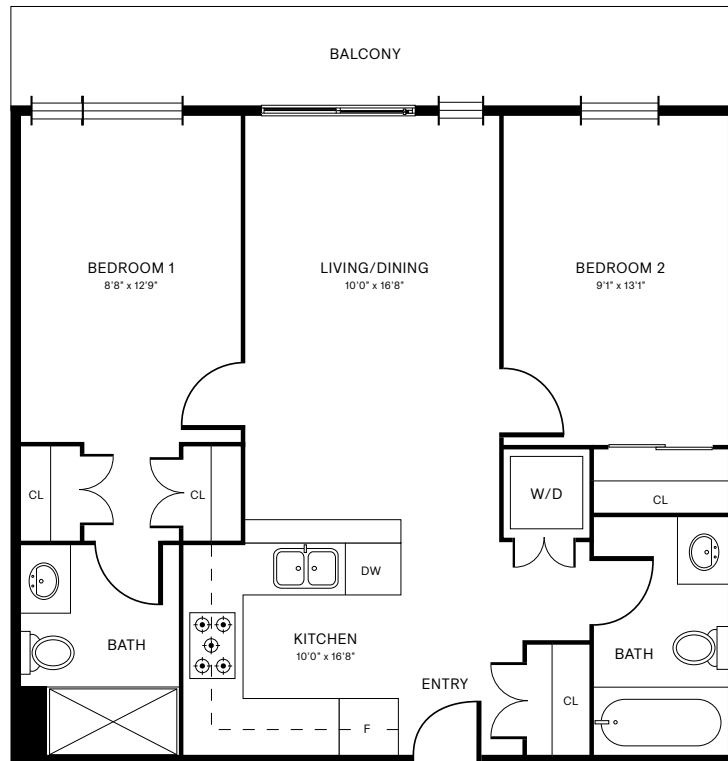

UNIT 2B₆

2 BEDROOM | 2 BATHROOM

762 SQFT

LEVEL 1

LEVEL 2-4

Please note that the virtual tours, floor plans, and photos are indicative only and may not represent the exact layout, size, design or inclusions of your chosen suite. Prices, incentives, availability and specifications are subject to change. Images may not reflect actual suite finishes. Pet restrictions may apply. E. & O.E

UNIT 2B₇

2 BEDROOM | 2 BATHROOM

718 SQFT

Please note that the virtual tours, floor plans, and photos are indicative only and may not represent the exact layout, size, design or inclusions of your chosen suite. Prices, incentives, availability and specifications are subject to change. Images may not reflect actual suite finishes. Pet restrictions may apply. E. & O.E