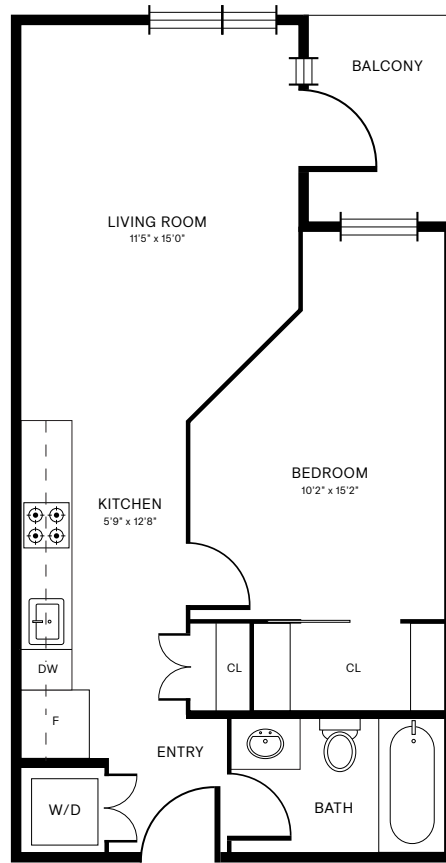

THE
GORGE
VICTORIA

UNIT 1B_{1D}

1 BEDROOM | 1 BATHROOM

503 SQFT

Please note that the virtual tours, floor plans, and photos are indicative only and may not represent the exact layout, size, design or inclusions of your chosen suite. Prices, incentives, availability and specifications are subject to change. Images may not reflect actual suite finishes. Pet restrictions may apply. E. & O.E

UNIT 1B₂

1 BEDROOM | 1 BATHROOM

584 SQFT

Please note that the virtual tours, floor plans, and photos are indicative only and may not represent the exact layout, size, design or inclusions of your chosen suite. Prices, incentives, availability and specifications are subject to change. Images may not reflect actual suite finishes. Pet restrictions may apply. E. & O.E

UNIT 1B₃

1 BEDROOM | 1 BATHROOM

516 SQFT

Please note that the virtual tours, floor plans, and photos are indicative only and may not represent the exact layout, size, design or inclusions of your chosen suite. Prices, incentives, availability and specifications are subject to change. Images may not reflect actual suite finishes. Pet restrictions may apply. E. & O.E

UNIT 1B_{3A}

1 BEDROOM | 1 BATHROOM

565 SQFT

Please note that the virtual tours, floor plans, and photos are indicative only and may not represent the exact layout, size, design or inclusions of your chosen suite. Prices, incentives, availability and specifications are subject to change. Images may not reflect actual suite finishes. Pet restrictions may apply. E. & O.E