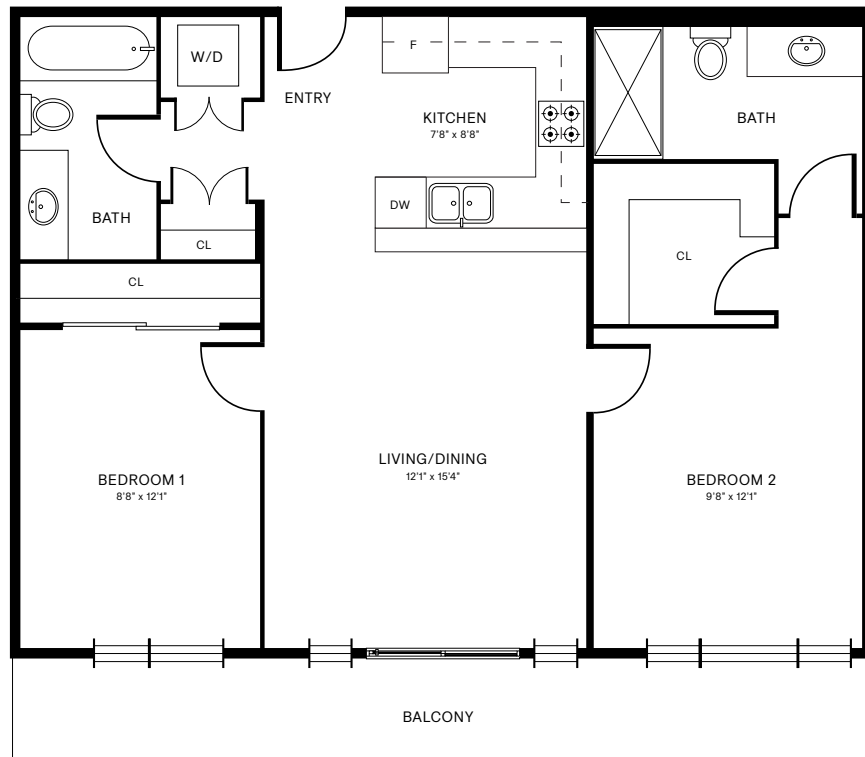

UNIT 2B₂

2 BEDROOM | 2 BATHROOM

842 SQFT

Please note that the virtual tours, floor plans, and photos are indicative only and may not represent the exact layout, size, design or inclusions of your chosen suite. Prices, incentives, availability and specifications are subject to change. Images may not reflect actual suite finishes. Pet restrictions may apply. E. & O.E

THE
GORGE
VICTORIA