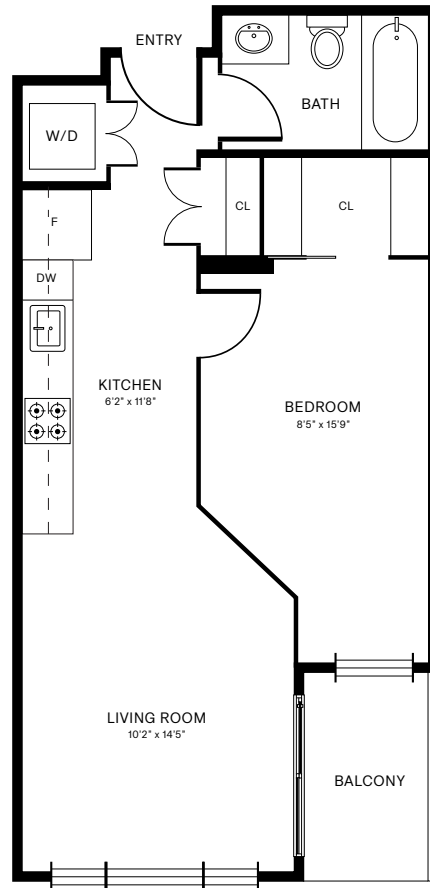

UNIT 1B_{1B}

1 BEDROOM | 1 BATHROOM

547 SQFT

Please note that the virtual tours, floor plans, and photos are indicative only and may not represent the exact layout, size, design or inclusions of your chosen suite. Prices, incentives, availability and specifications are subject to change. Images may not reflect actual suite finishes. Pet restrictions may apply. E. & O.E

UNIT 1B_{1C}

1 BEDROOM | 1 BATHROOM

547 SQFT

Please note that the virtual tours, floor plans, and photos are indicative only and may not represent the exact layout, size, design or inclusions of your chosen suite. Prices, incentives, availability and specifications are subject to change. Images may not reflect actual suite finishes. Pet restrictions may apply. E. & O.E

THE
GORGE
VICTORIA

UNIT 1B_{1D}

1 BEDROOM | 1 BATHROOM

503 SQFT

Please note that the virtual tours, floor plans, and photos are indicative only and may not represent the exact layout, size, design or inclusions of your chosen suite. Prices, incentives, availability and specifications are subject to change. Images may not reflect actual suite finishes. Pet restrictions may apply. E. & O.E

UNIT 1B₂

1 BEDROOM | 1 BATHROOM

584 SQFT

Please note that the virtual tours, floor plans, and photos are indicative only and may not represent the exact layout, size, design or inclusions of your chosen suite. Prices, incentives, availability and specifications are subject to change. Images may not reflect actual suite finishes. Pet restrictions may apply. E. & O.E