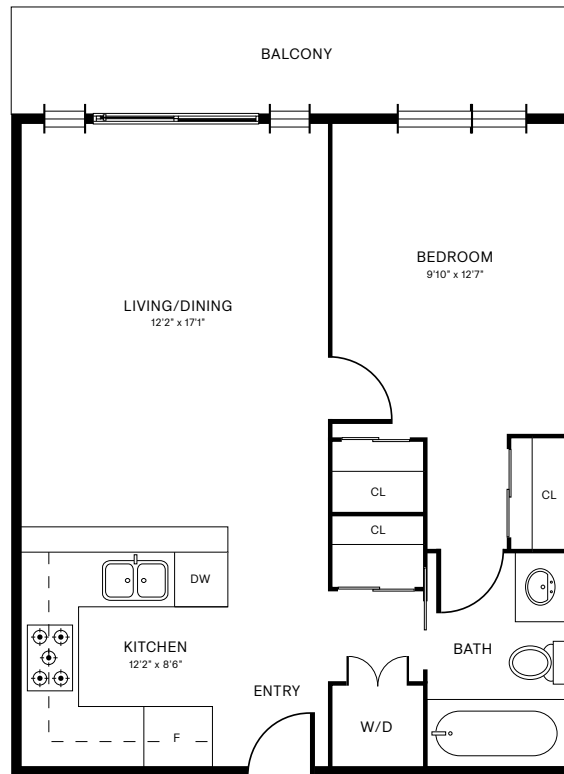

UNIT 1B_{3A}

1 BEDROOM | 1 BATHROOM

565 SQFT

Please note that the virtual tours, floor plans, and photos are indicative only and may not represent the exact layout, size, design or inclusions of your chosen suite. Prices, incentives, availability and specifications are subject to change. Images may not reflect actual suite finishes. Pet restrictions may apply. E. & O.E

UNIT 1B₄

1 BEDROOM | 1 BATHROOM

512 SQFT

Please note that the virtual tours, floor plans, and photos are indicative only and may not represent the exact layout, size, design or inclusions of your chosen suite. Prices, incentives, availability and specifications are subject to change. Images may not reflect actual suite finishes. Pet restrictions may apply. E. & O.E

THE
GORGE
VICTORIA

UNIT 1B₅

1 BEDROOM | 1 BATHROOM

549 SQFT

Please note that the virtual tours, floor plans, and photos are indicative only and may not represent the exact layout, size, design or inclusions of your chosen suite. Prices, incentives, availability and specifications are subject to change. Images may not reflect actual suite finishes. Pet restrictions may apply. E. & O.E

THE
GORGE
VICTORIA

UNIT 1B₆

1 BEDROOM | 1 BATHROOM

462 SQFT

Please note that the virtual tours, floor plans, and photos are indicative only and may not represent the exact layout, size, design or inclusions of your chosen suite. Prices, incentives, availability and specifications are subject to change. Images may not reflect actual suite finishes. Pet restrictions may apply. E. & O.E