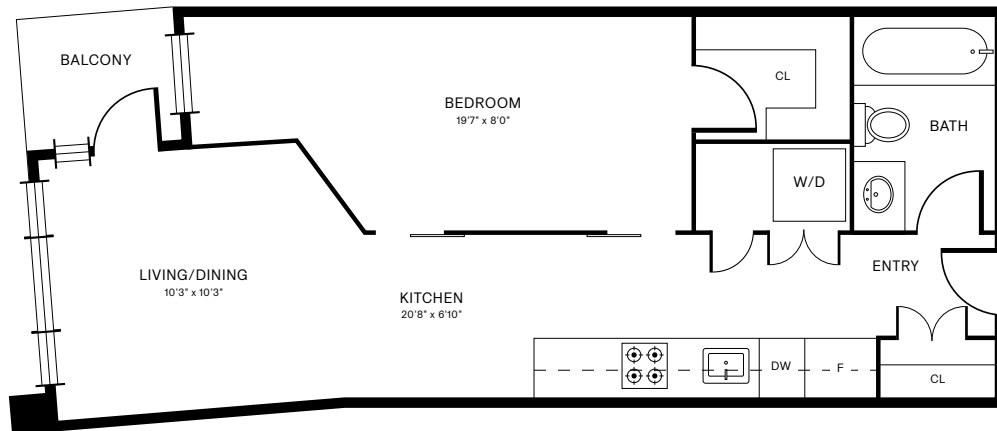

UNIT 1B_{1A}

1 BEDROOM | 1 BATHROOM

562 SQFT

Please note that the virtual tours, floor plans, and photos are indicative only and may not represent the exact layout, size, design or inclusions of your chosen suite. Prices, incentives, availability and specifications are subject to change. Images may not reflect actual suite finishes. Pet restrictions may apply. E. & O.E

UNIT 1B_{1B}

1 BEDROOM | 1 BATHROOM

547 SQFT

Please note that the virtual tours, floor plans, and photos are indicative only and may not represent the exact layout, size, design or inclusions of your chosen suite. Prices, incentives, availability and specifications are subject to change. Images may not reflect actual suite finishes. Pet restrictions may apply. E. & O.E

UNIT 1B_{1C}

1 BEDROOM | 1 BATHROOM

547 SQFT

Please note that the virtual tours, floor plans, and photos are indicative only and may not represent the exact layout, size, design or inclusions of your chosen suite. Prices, incentives, availability and specifications are subject to change. Images may not reflect actual suite finishes. Pet restrictions may apply. E. & O.E

THE
GORGE
VICTORIA

UNIT 1B_{1D}

1 BEDROOM | 1 BATHROOM

503 SQFT

Please note that the virtual tours, floor plans, and photos are indicative only and may not represent the exact layout, size, design or inclusions of your chosen suite. Prices, incentives, availability and specifications are subject to change. Images may not reflect actual suite finishes. Pet restrictions may apply. E. & O.E