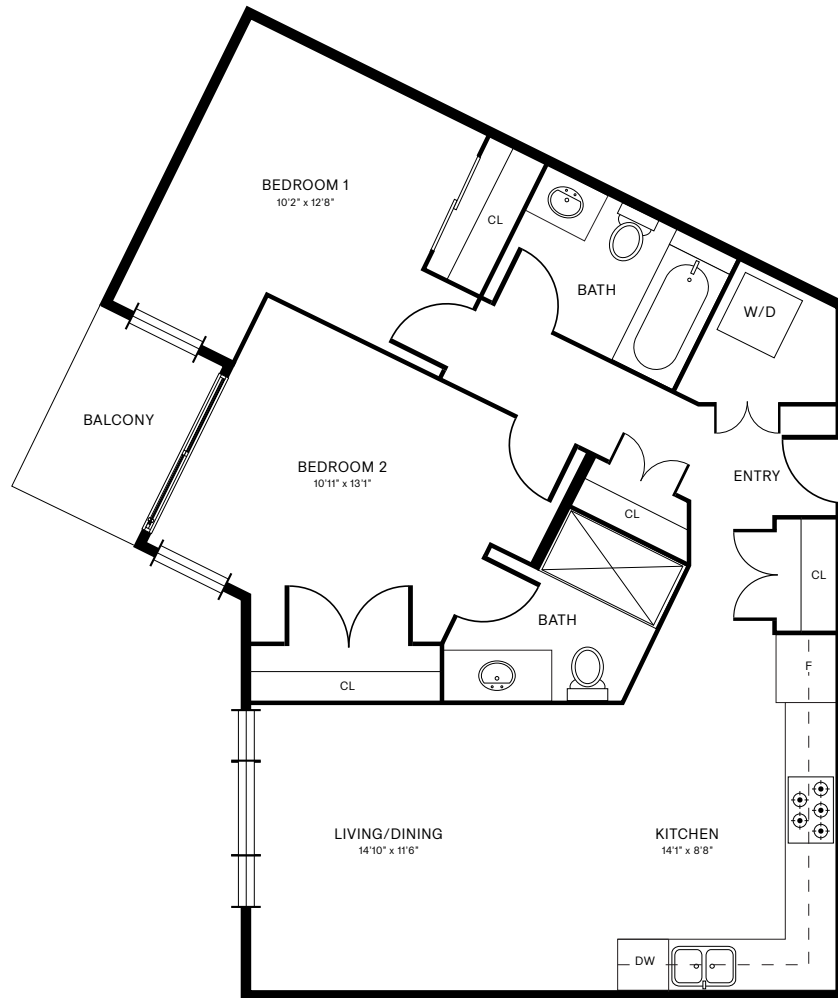

THE
GORGE
VICTORIA

UNIT 2B₃

2 BEDROOM | 2 BATHROOM

807 SQFT

Please note that the virtual tours, floor plans, and photos are indicative only and may not represent the exact layout, size, design or inclusions of your chosen suite. Prices, incentives, availability and specifications are subject to change. Images may not reflect actual suite finishes. Pet restrictions may apply. E. & O.E

UNIT 2B₄

2 BEDROOM | 2 BATHROOM

827 SQFT

Please note that the virtual tours, floor plans, and photos are indicative only and may not represent the exact layout, size, design or inclusions of your chosen suite. Prices, incentives, availability and specifications are subject to change. Images may not reflect actual suite finishes. Pet restrictions may apply. E. & O.E