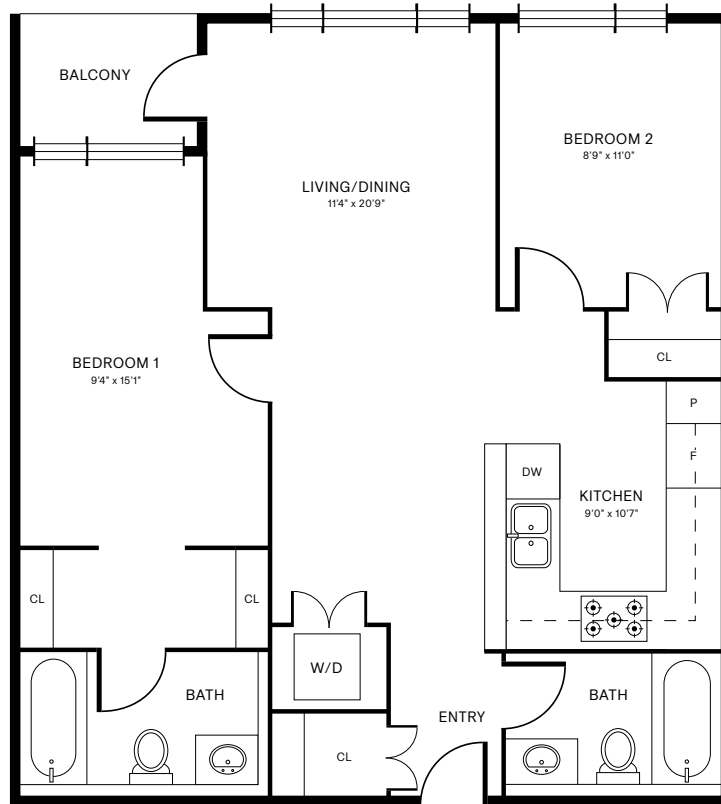

UNIT 2B₁

2 BEDROOM | 2 BATHROOM

846 SQFT

Please note that the virtual tours, floor plans, and photos are indicative only and may not represent the exact layout, size, design or inclusions of your chosen suite. Prices, incentives, availability and specifications are subject to change. Images may not reflect actual suite finishes. Pet restrictions may apply. E. & O.E

THE
GORGE VICTORIA

UNIT 2B_{1A}

2 BEDROOM | 2 BATHROOM

827 SQFT

Please note that the virtual tours, floor plans, and photos are indicative only and may not represent the exact layout, size, design or inclusions of your chosen suite. Prices, incentives, availability and specifications are subject to change. Images may not reflect actual suite finishes. Pet restrictions may apply. E. & O.E

THE
GORGE
VICTORIA

UNIT 2B_{1B}

2 BEDROOM | 2 BATHROOM

826 SQFT

Please note that the virtual tours, floor plans, and photos are indicative only and may not represent the exact layout, size, design or inclusions of your chosen suite. Prices, incentives, availability and specifications are subject to change. Images may not reflect actual suite finishes. Pet restrictions may apply. E. & O.E