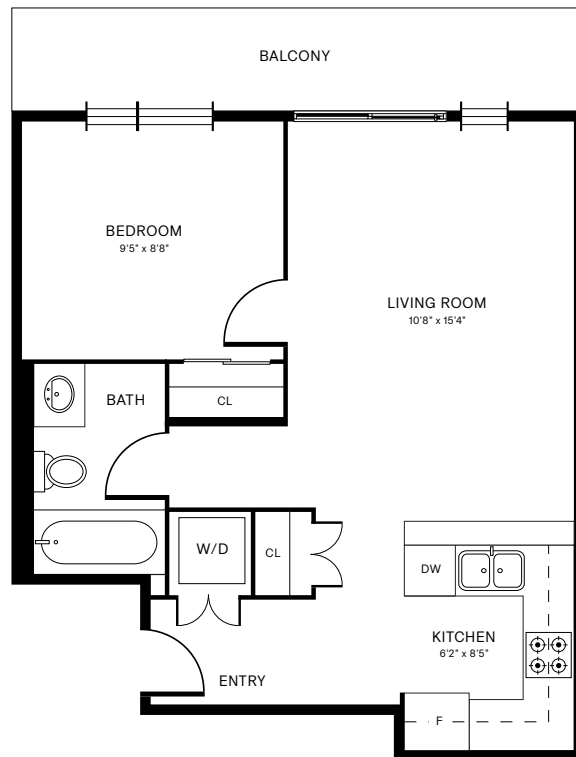

UNIT 1B₄

1 BEDROOM | 1 BATHROOM

512 SQFT

Please note that the virtual tours, floor plans, and photos are indicative only and may not represent the exact layout, size, design or inclusions of your chosen suite. Prices, incentives, availability and specifications are subject to change. Images may not reflect actual suite finishes. Pet restrictions may apply. E. & O.E

THE
GORGE
VICTORIA

UNIT 1B₅

1 BEDROOM | 1 BATHROOM

549 SQFT

Please note that the virtual tours, floor plans, and photos are indicative only and may not represent the exact layout, size, design or inclusions of your chosen suite. Prices, incentives, availability and specifications are subject to change. Images may not reflect actual suite finishes. Pet restrictions may apply. E. & O.E

THE
GORGE
VICTORIA

UNIT 1B₆

1 BEDROOM | 1 BATHROOM

462 SQFT

Please note that the virtual tours, floor plans, and photos are indicative only and may not represent the exact layout, size, design or inclusions of your chosen suite. Prices, incentives, availability and specifications are subject to change. Images may not reflect actual suite finishes. Pet restrictions may apply. E. & O.E