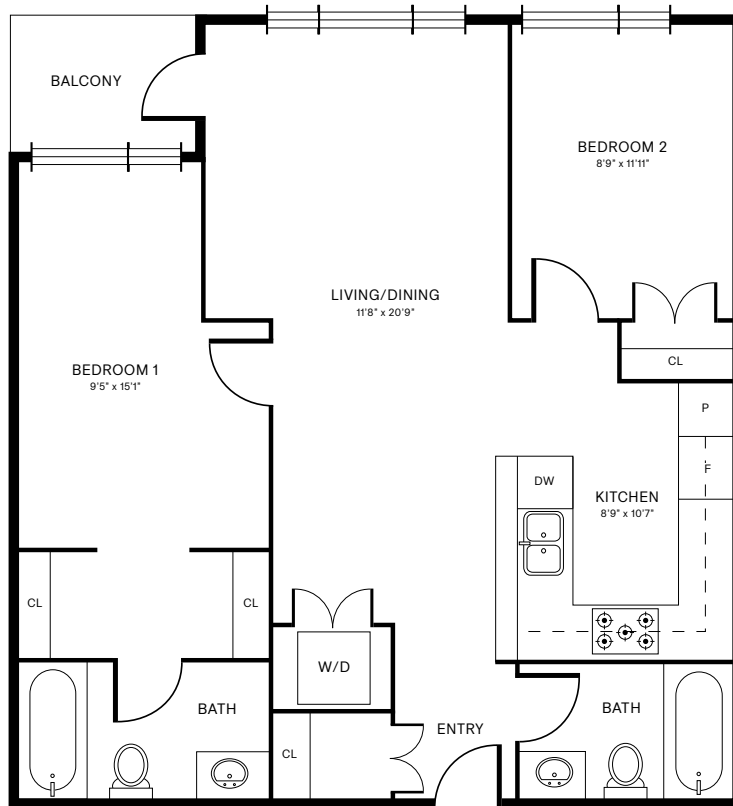

THE
GORGE
VICTORIA

UNIT 1B₅

1 BEDROOM | 1 BATHROOM

549 SQFT

Please note that the virtual tours, floor plans, and photos are indicative only and may not represent the exact layout, size, design or inclusions of your chosen suite. Prices, incentives, availability and specifications are subject to change. Images may not reflect actual suite finishes. Pet restrictions may apply. E. & O.E

THE
GORGE
VICTORIA

UNIT 1B₆

1 BEDROOM | 1 BATHROOM

462 SQFT

Please note that the virtual tours, floor plans, and photos are indicative only and may not represent the exact layout, size, design or inclusions of your chosen suite. Prices, incentives, availability and specifications are subject to change. Images may not reflect actual suite finishes. Pet restrictions may apply. E. & O.E

UNIT 2B₁

2 BEDROOM | 2 BATHROOM

846 SQFT

Please note that the virtual tours, floor plans, and photos are indicative only and may not represent the exact layout, size, design or inclusions of your chosen suite. Prices, incentives, availability and specifications are subject to change. Images may not reflect actual suite finishes. Pet restrictions may apply. E. & O.E

THE
GORGE VICTORIA

UNIT 2B_{1A}

2 BEDROOM | 2 BATHROOM

827 SQFT

Please note that the virtual tours, floor plans, and photos are indicative only and may not represent the exact layout, size, design or inclusions of your chosen suite. Prices, incentives, availability and specifications are subject to change. Images may not reflect actual suite finishes. Pet restrictions may apply. E. & O.E