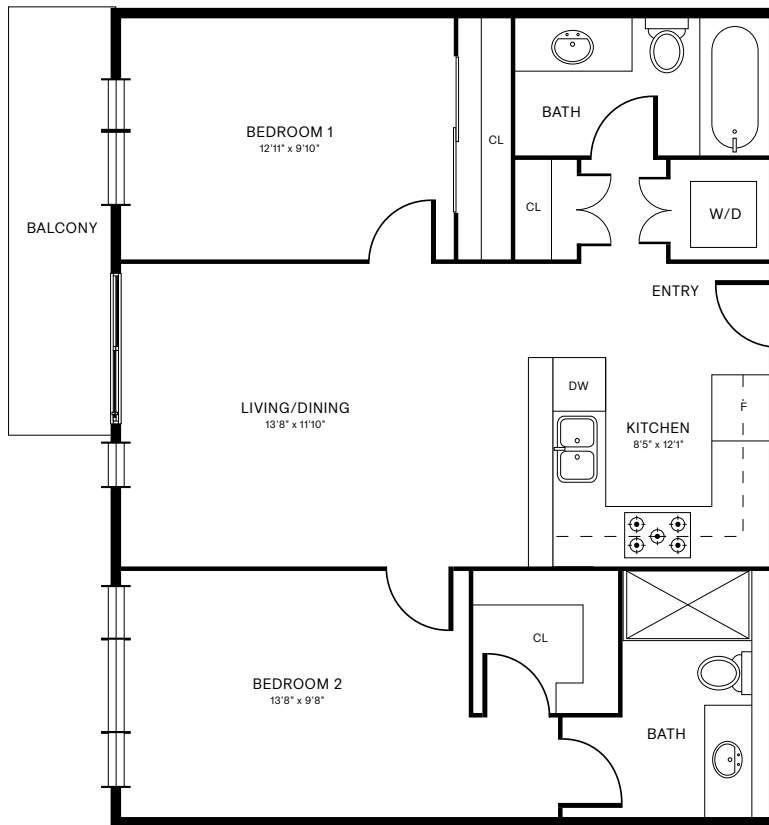

THE
GORGE
VICTORIA

UNIT 2B_{1B}

2 BEDROOM | 2 BATHROOM

826 SQFT

Please note that the virtual tours, floor plans, and photos are indicative only and may not represent the exact layout, size, design or inclusions of your chosen suite. Prices, incentives, availability and specifications are subject to change. Images may not reflect actual suite finishes. Pet restrictions may apply. E. & O.E

THE
GORGE
VICTORIA

UNIT 2B₂

2 BEDROOM | 2 BATHROOM

842 SQFT

Please note that the virtual tours, floor plans, and photos are indicative only and may not represent the exact layout, size, design or inclusions of your chosen suite. Prices, incentives, availability and specifications are subject to change. Images may not reflect actual suite finishes. Pet restrictions may apply. E. & O.E

THE
GORGE
VICTORIA

UNIT 2B₃

2 BEDROOM | 2 BATHROOM

807 SQFT

Please note that the virtual tours, floor plans, and photos are indicative only and may not represent the exact layout, size, design or inclusions of your chosen suite. Prices, incentives, availability and specifications are subject to change. Images may not reflect actual suite finishes. Pet restrictions may apply. E. & O.E