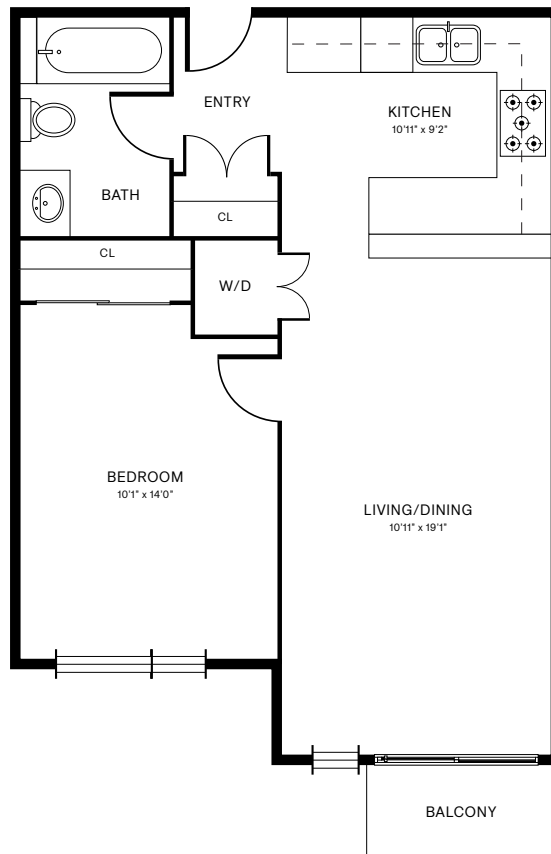

UNIT 1B_{1C}

1 BEDROOM | 1 BATHROOM

547 SQFT

Please note that the virtual tours, floor plans, and photos are indicative only and may not represent the exact layout, size, design or inclusions of your chosen suite. Prices, incentives, availability and specifications are subject to change. Images may not reflect actual suite finishes. Pet restrictions may apply. E. & O.E

THE
GORGE
VICTORIA

UNIT 1B_{1D}

1 BEDROOM | 1 BATHROOM

503 SQFT

Please note that the virtual tours, floor plans, and photos are indicative only and may not represent the exact layout, size, design or inclusions of your chosen suite. Prices, incentives, availability and specifications are subject to change. Images may not reflect actual suite finishes. Pet restrictions may apply. E. & O.E

UNIT 1B₂

1 BEDROOM | 1 BATHROOM

584 SQFT

Please note that the virtual tours, floor plans, and photos are indicative only and may not represent the exact layout, size, design or inclusions of your chosen suite. Prices, incentives, availability and specifications are subject to change. Images may not reflect actual suite finishes. Pet restrictions may apply. E. & O.E

UNIT 1B₃

1 BEDROOM | 1 BATHROOM

516 SQFT

Please note that the virtual tours, floor plans, and photos are indicative only and may not represent the exact layout, size, design or inclusions of your chosen suite. Prices, incentives, availability and specifications are subject to change. Images may not reflect actual suite finishes. Pet restrictions may apply. E. & O.E