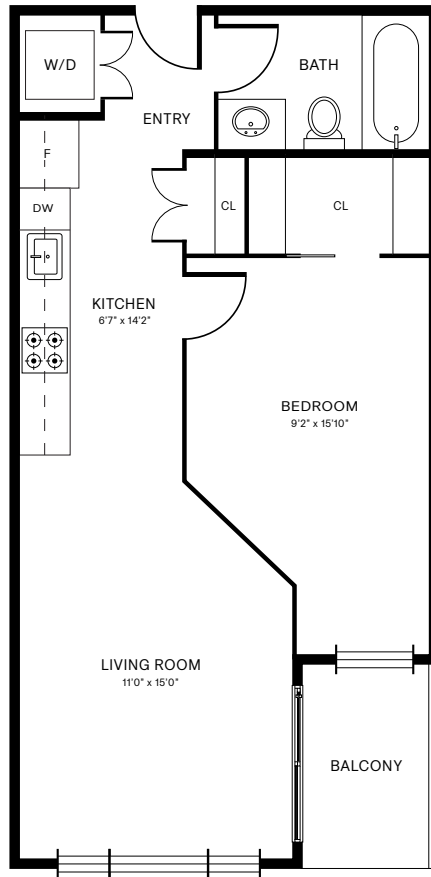

# UNIT 1B<sub>1</sub>

1 BEDROOM | 1 BATHROOM

517 SQFT

Please note that the virtual tours, floor plans, and photos are indicative only and may not represent the exact layout, size, design or inclusions of your chosen suite. Prices, incentives, availability and specifications are subject to change. Images may not reflect actual suite finishes. Pet restrictions may apply. E. & O.E

THE  
**GORGE**  
VICTORIA