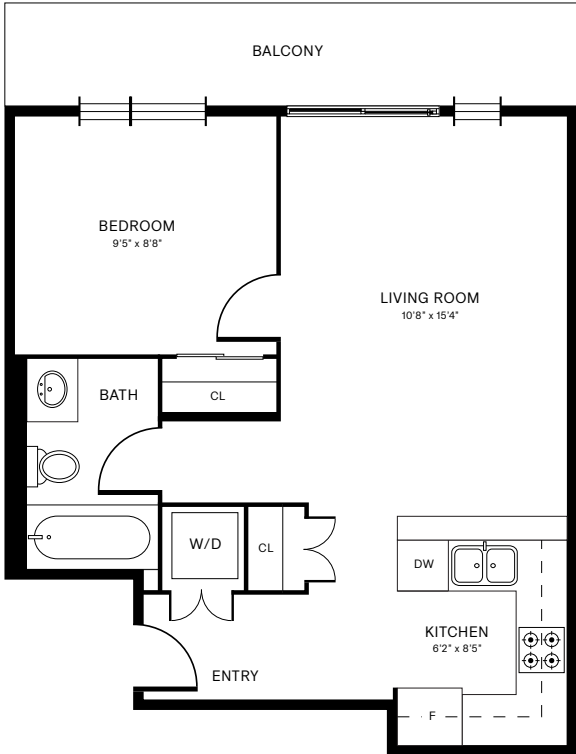

# UNIT 1B<sub>6</sub>

1 BEDROOM | 1 BATHROOM

462 SQFT

Please note that the virtual tours, floor plans, and photos are indicative only and may not represent the exact layout, size, design or inclusions of your chosen suite. Prices, incentives, availability and specifications are subject to change. Images may not reflect actual suite finishes. Pet restrictions may apply. E. & O.E