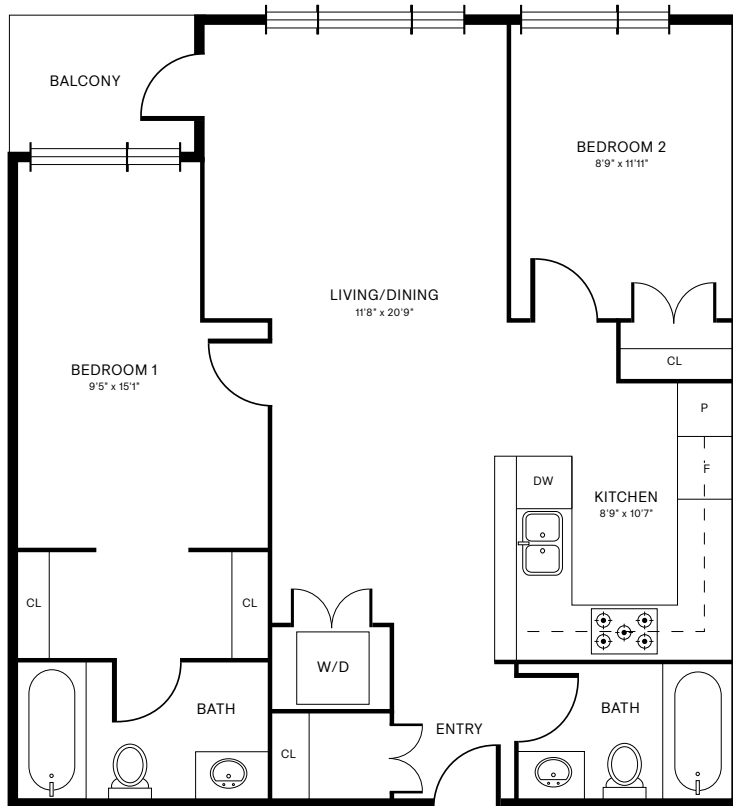

UNIT 2B₁

2 BEDROOM | 2 BATHROOM

846 SQFT

Please note that the virtual tours, floor plans, and photos are indicative only and may not represent the exact layout, size, design or inclusions of your chosen suite. Prices, incentives, availability and specifications are subject to change. Images may not reflect actual suite finishes. Pet restrictions may apply. E. & O.E

THE
GORGE
VICTORIA