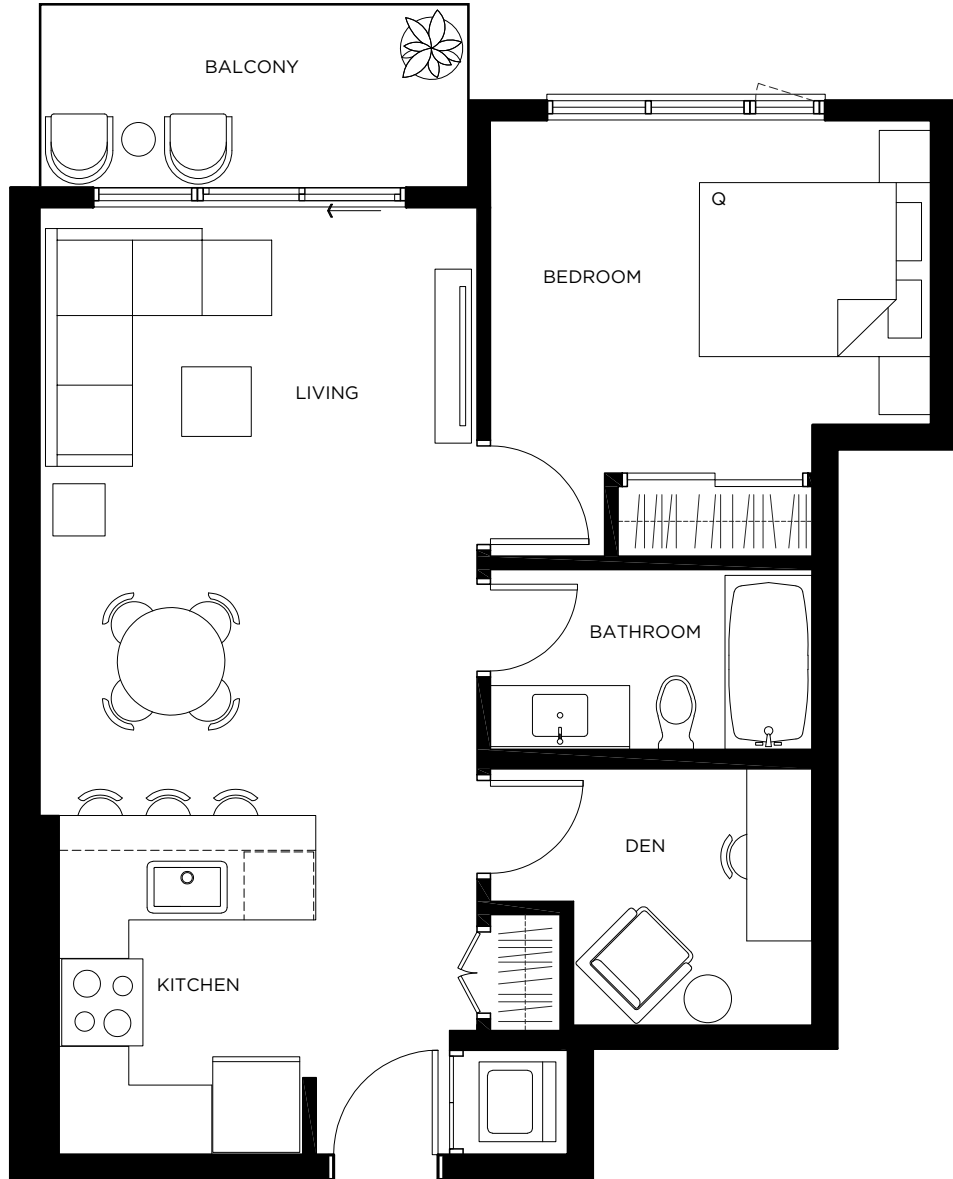

VANTAGE
APARTMENTS
AT ROYAL BAY

Unit A1

1 Bedroom | 606 sq. ft.
Balcony: 62 sq. ft.

LEVELS 2-4

RentRoyalBay.com

Devon PROPERTIES | PCREgroup

Floor plans, virtual tours and photos are indicative only and may not represent the exact layout, size, design or inclusions of your chosen suite. Prices, incentives, availability and specifications are subject to change. Images may not reflect actual suite finishes. Pet restrictions may apply. E. & O.E

LEVEL 1

LEVELS 2-4

LEVEL 5

LEVEL 1

LEVEL 1

LEVEL 1

LEVELS 2-4

LEVEL 5

LEVEL 1

LEVELS 2-4

LEVEL 5

LEVEL 1

LEVELS 2-4

LEVEL 5

LEVEL 1

LEVELS 2-4

LEVEL 5

VANTAGE
APARTMENTS
AT ROYAL BAY

Unit D1

2 Bedroom + Den | 923 sq. ft.
Patio: 168 - 268 sq. ft. | Balcony: 51 sq. ft.

LEVEL 1

LEVELS 2-4

LEVEL 5

RentRoyalBay.com