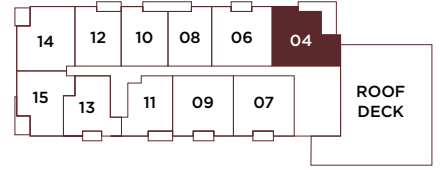

LEVEL 1

LEVELS 2-4

LEVEL 5

LEVEL 1

LEVEL 1

LEVEL 1

LEVELS 2-4

LEVEL 5

LEVEL 1

LEVELS 2-4

LEVEL 5

LEVEL 1

LEVELS 2-4

LEVEL 5

LEVEL 1

LEVELS 2-4

LEVEL 5

VANTAGE
APARTMENTS
AT ROYAL BAY

Unit D1

2 Bedroom + Den | 923 sq. ft.
Patio: 168 - 268 sq. ft. | Balcony: 51 sq. ft.

LEVEL 1

LEVELS 2-4

LEVEL 5

RentRoyalBay.com