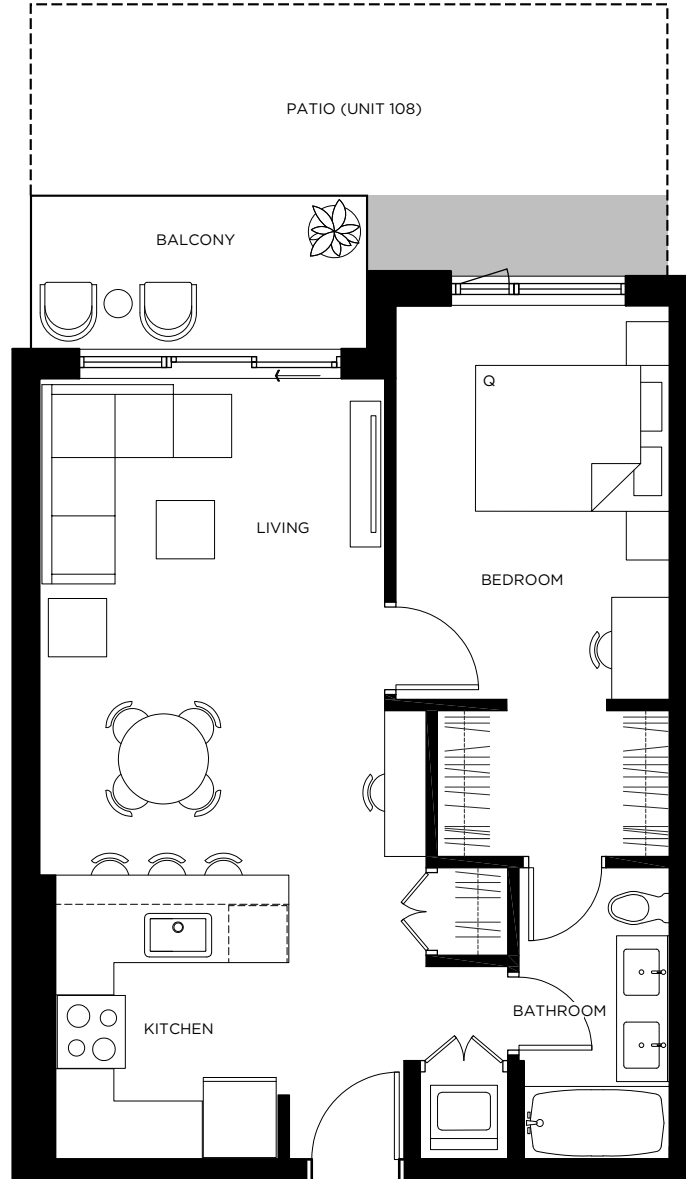

VANTAGE
APARTMENTS
AT ROYAL BAY

Unit A1

1 Bedroom | 606 sq. ft.
Balcony: 62 sq. ft.

LEVELS 2-4

RentRoyalBay.com

Devon PROPERTIES | PCREgroup

Floor plans, virtual tours and photos are indicative only and may not represent the exact layout, size, design or inclusions of your chosen suite. Prices, incentives, availability and specifications are subject to change. Images may not reflect actual suite finishes. Pet restrictions may apply. E. & O.E

LEVEL 1

LEVELS 2-4

LEVEL 5

LEVEL 1

LEVEL 1

LEVEL 1

LEVELS 2-4

LEVEL 5

LEVEL 1

LEVELS 2-4

LEVEL 5

LEVEL 1

LEVELS 2-4

LEVEL 5

LEVEL 1

LEVELS 2-4

LEVEL 5

VANTAGE
APARTMENTS
AT ROYAL BAY

Unit D1

2 Bedroom + Den | 923 sq. ft.
Patio: 168 - 268 sq. ft. | Balcony: 51 sq. ft.

LEVEL 1

LEVELS 2-4

LEVEL 5

RentRoyalBay.com