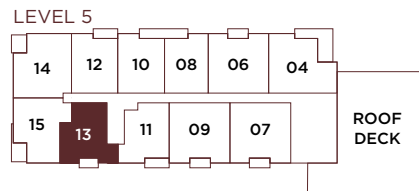

VANTAGE
APARTMENTS
AT ROYAL BAY

Unit A1

1 Bedroom | 606 sq. ft.
Balcony: 62 sq. ft.

LEVELS 2-4

RentRoyalBay.com

Devon PROPERTIES | PCREgroup

Floor plans, virtual tours and photos are indicative only and may not represent the exact layout, size, design or inclusions of your chosen suite. Prices, incentives, availability and specifications are subject to change. Images may not reflect actual suite finishes. Pet restrictions may apply. E. & O.E

LEVEL 1

LEVELS 2-4

LEVEL 5

LEVEL 1

LEVEL 1

LEVEL 1

LEVELS 2-4

LEVEL 5

LEVEL 1

LEVELS 2-4

LEVEL 5

LEVEL 1

LEVELS 2-4

LEVEL 5

LEVEL 1

LEVELS 2-4

LEVEL 5

VANTAGE
APARTMENTS
AT ROYAL BAY

Unit D1

2 Bedroom + Den | 923 sq. ft.
Patio: 168 - 268 sq. ft. | Balcony: 51 sq. ft.

LEVEL 1

LEVELS 2-4

LEVEL 5

RentRoyalBay.com