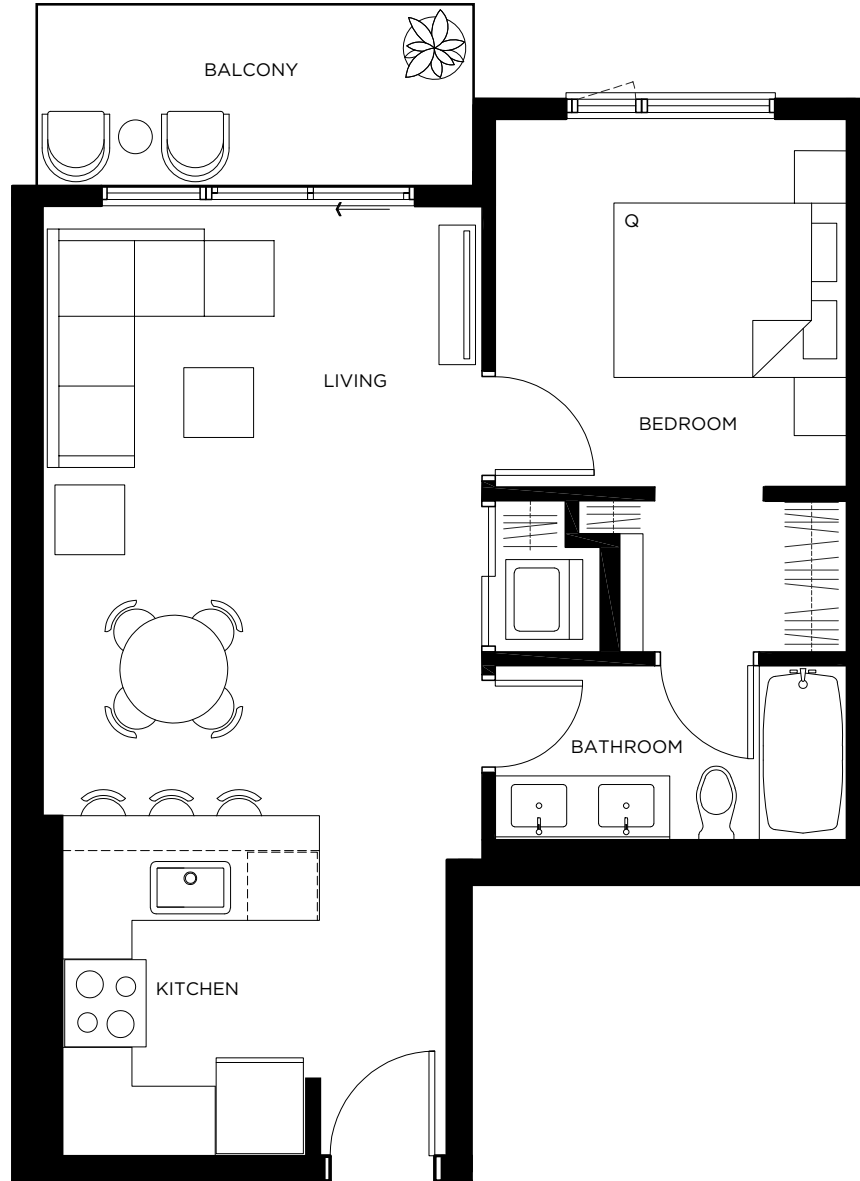

VANTAGE
APARTMENTS
AT ROYAL BAY

Unit A1

1 Bedroom | 606 sq. ft.
Balcony: 62 sq. ft.

LEVELS 2-4

RentRoyalBay.com

Devon PROPERTIES | PCREgroup

Floor plans, virtual tours and photos are indicative only and may not represent the exact layout, size, design or inclusions of your chosen suite. Prices, incentives, availability and specifications are subject to change. Images may not reflect actual suite finishes. Pet restrictions may apply. E. & O.E

LEVEL 1

LEVELS 2-4

LEVEL 5

LEVEL 1

LEVEL 1

LEVEL 1

LEVELS 2-4

LEVEL 5

LEVEL 1

LEVELS 2-4

LEVEL 5

LEVEL 1

LEVELS 2-4

LEVEL 5

LEVEL 1

LEVELS 2-4

LEVEL 5

VANTAGE
APARTMENTS
AT ROYAL BAY

Unit D1

2 Bedroom + Den | 923 sq. ft.
Patio: 168 - 268 sq. ft. | Balcony: 51 sq. ft.

LEVEL 1

LEVELS 2-4

LEVEL 5

RentRoyalBay.com