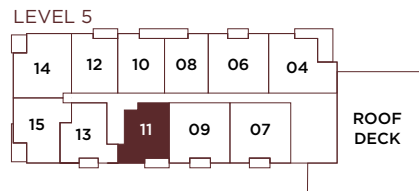

VANTAGE
APARTMENTS
AT ROYAL BAY

Unit A1

1 Bedroom | 606 sq. ft.
Balcony: 62 sq. ft.

LEVELS 2-4

RentRoyalBay.com

Devon PROPERTIES | PCREgroup

Floor plans, virtual tours and photos are indicative only and may not represent the exact layout, size, design or inclusions of your chosen suite. Prices, incentives, availability and specifications are subject to change. Images may not reflect actual suite finishes. Pet restrictions may apply. E. & O.E

LEVEL 1

LEVELS 2-4

LEVEL 5

LEVEL 1

LEVEL 1

LEVEL 1

LEVELS 2-4

LEVEL 5

LEVEL 1

LEVELS 2-4

LEVEL 5

LEVEL 1

LEVELS 2-4

LEVEL 5

LEVEL 1

LEVELS 2-4

LEVEL 5

VANTAGE
APARTMENTS
AT ROYAL BAY

Unit D1

2 Bedroom + Den | 923 sq. ft.
Patio: 168 - 268 sq. ft. | Balcony: 51 sq. ft.

LEVEL 1

LEVELS 2-4

LEVEL 5

RentRoyalBay.com