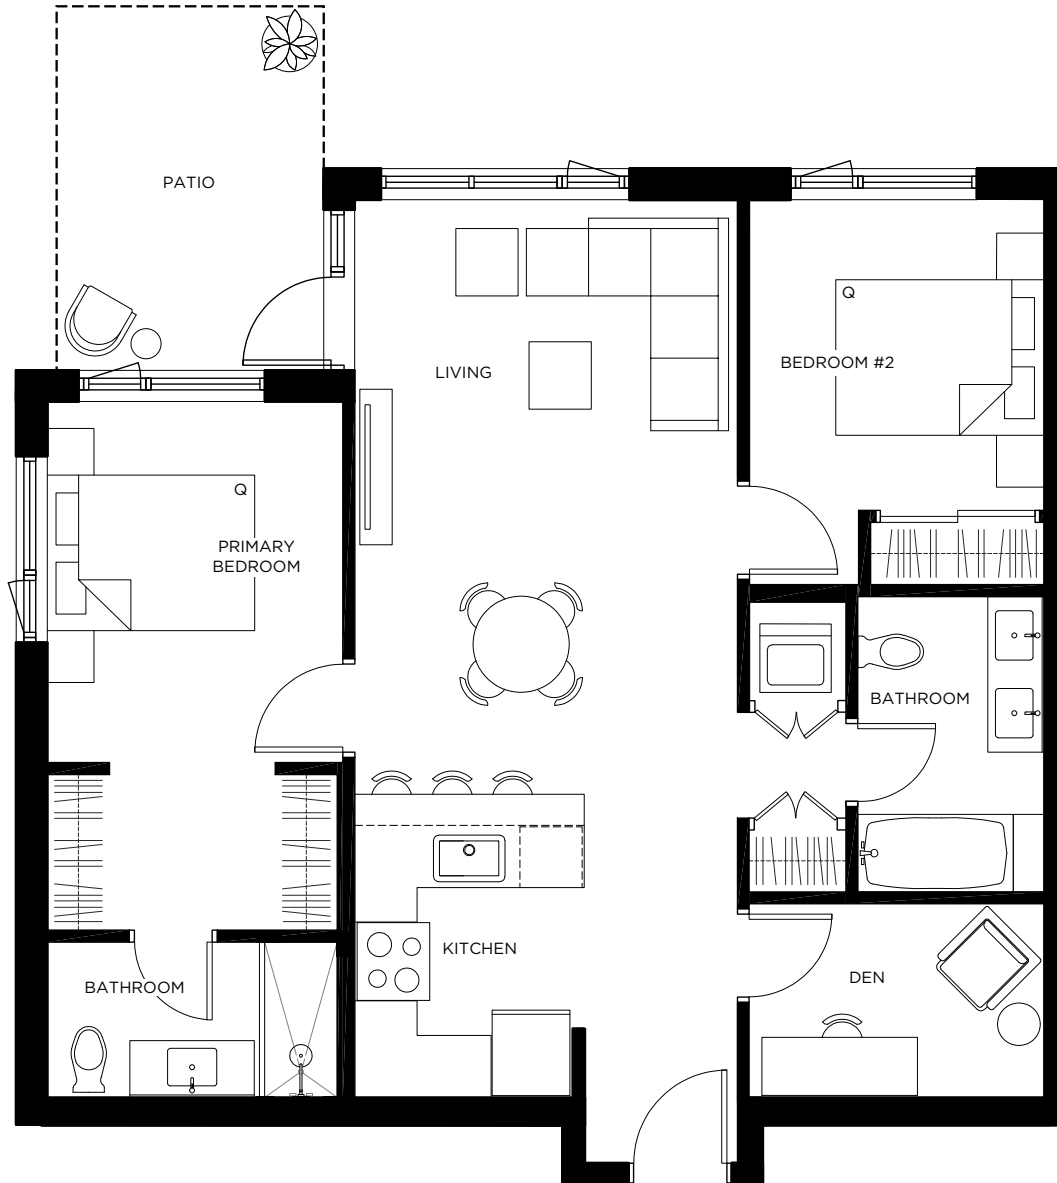

VANTAGE
APARTMENTS
AT ROYAL BAY

Unit A1

1 Bedroom | 606 sq. ft.
Balcony: 62 sq. ft.

LEVELS 2-4

RentRoyalBay.com

Devon PROPERTIES | PCREgroup

Floor plans, virtual tours and photos are indicative only and may not represent the exact layout, size, design or inclusions of your chosen suite. Prices, incentives, availability and specifications are subject to change. Images may not reflect actual suite finishes. Pet restrictions may apply. E. & O.E

LEVEL 5

VANTAGE
APARTMENTS
AT ROYAL BAY

Unit D1

2 Bedroom + Den | 923 sq. ft.
Patio: 168 - 268 sq. ft. | Balcony: 51 sq. ft.

LEVEL 1

LEVELS 2-4

LEVEL 5

RentRoyalBay.com

Devon PROPERTIES | PCREgroup

Floor plans, virtual tours and photos are indicative only and may not represent the exact layout, size, design or inclusions of your chosen suite. Prices, incentives, availability and specifications are subject to change. Images may not reflect actual suite finishes. Pet restrictions may apply. E. & O.E

VANTAGE
APARTMENTS
AT ROYAL BAY

Unit D2

2 Bedroom + Den | 955 sq. ft.
Patio: 115 sq. ft.

LEVEL 1