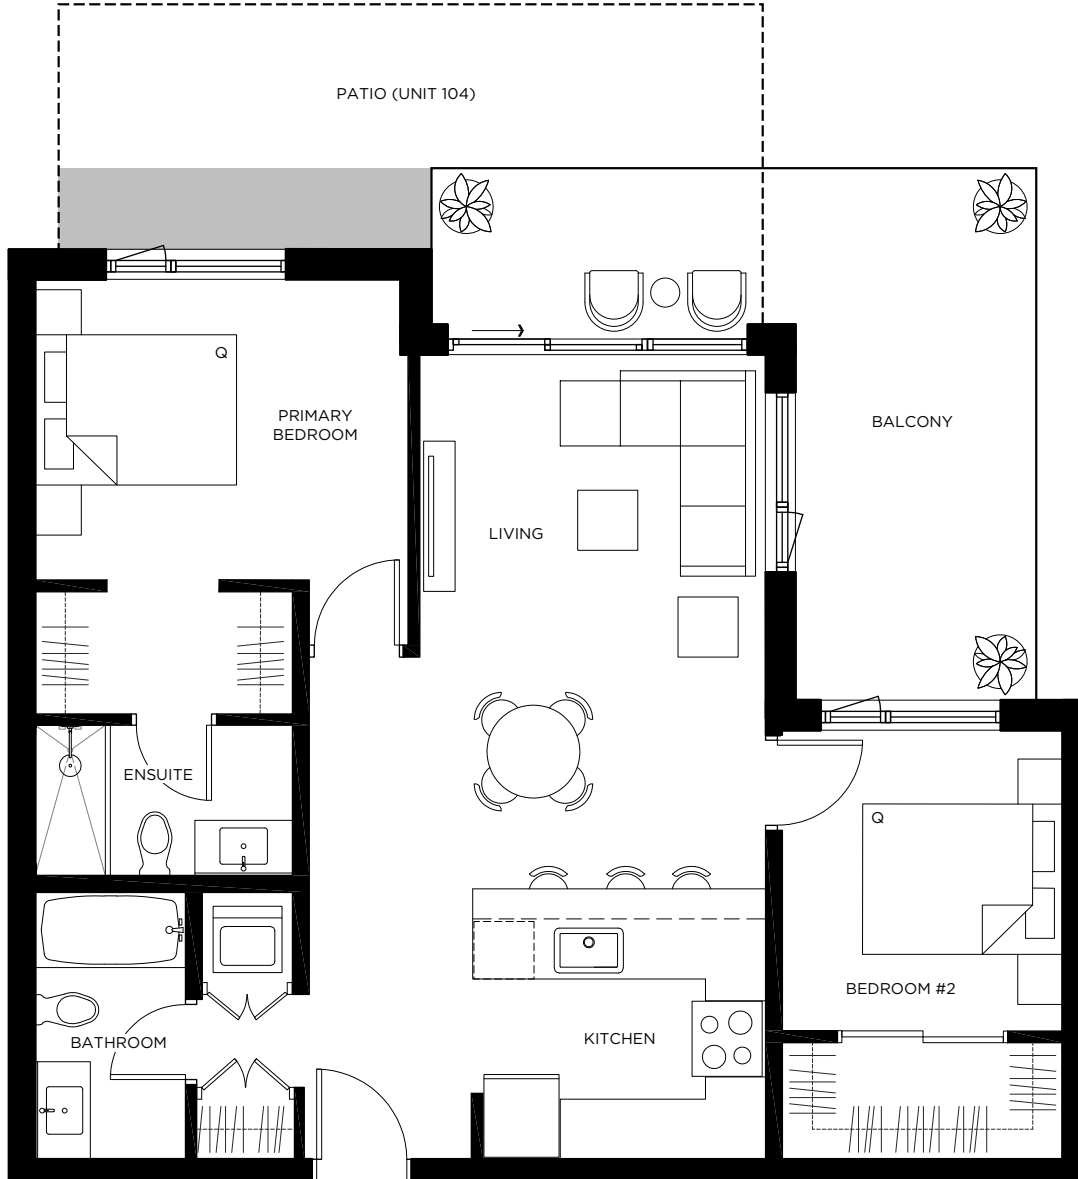

VANTAGE
APARTMENTS
AT ROYAL BAY

Unit A1

1 Bedroom | 606 sq. ft.
Balcony: 62 sq. ft.

LEVELS 2-4

RentRoyalBay.com

Devon PROPERTIES | PCREgroup

Floor plans, virtual tours and photos are indicative only and may not represent the exact layout, size, design or inclusions of your chosen suite. Prices, incentives, availability and specifications are subject to change. Images may not reflect actual suite finishes. Pet restrictions may apply. E. & O.E

LEVEL 1

LEVELS 2-4

LEVEL 5

LEVEL 1

LEVELS 2-4

LEVEL 5

LEVEL 1

LEVELS 2-4

LEVEL 5

VANTAGE
APARTMENTS
AT ROYAL BAY

Unit D1

2 Bedroom + Den | 923 sq. ft.
Patio: 168 - 268 sq. ft. | Balcony: 51 sq. ft.

LEVEL 1

LEVELS 2-4

LEVEL 5

RentRoyalBay.com

VANTAGE
APARTMENTS
AT ROYAL BAY

Unit D2

2 Bedroom + Den | 955 sq. ft.
Patio: 115 sq. ft.

LEVEL 1