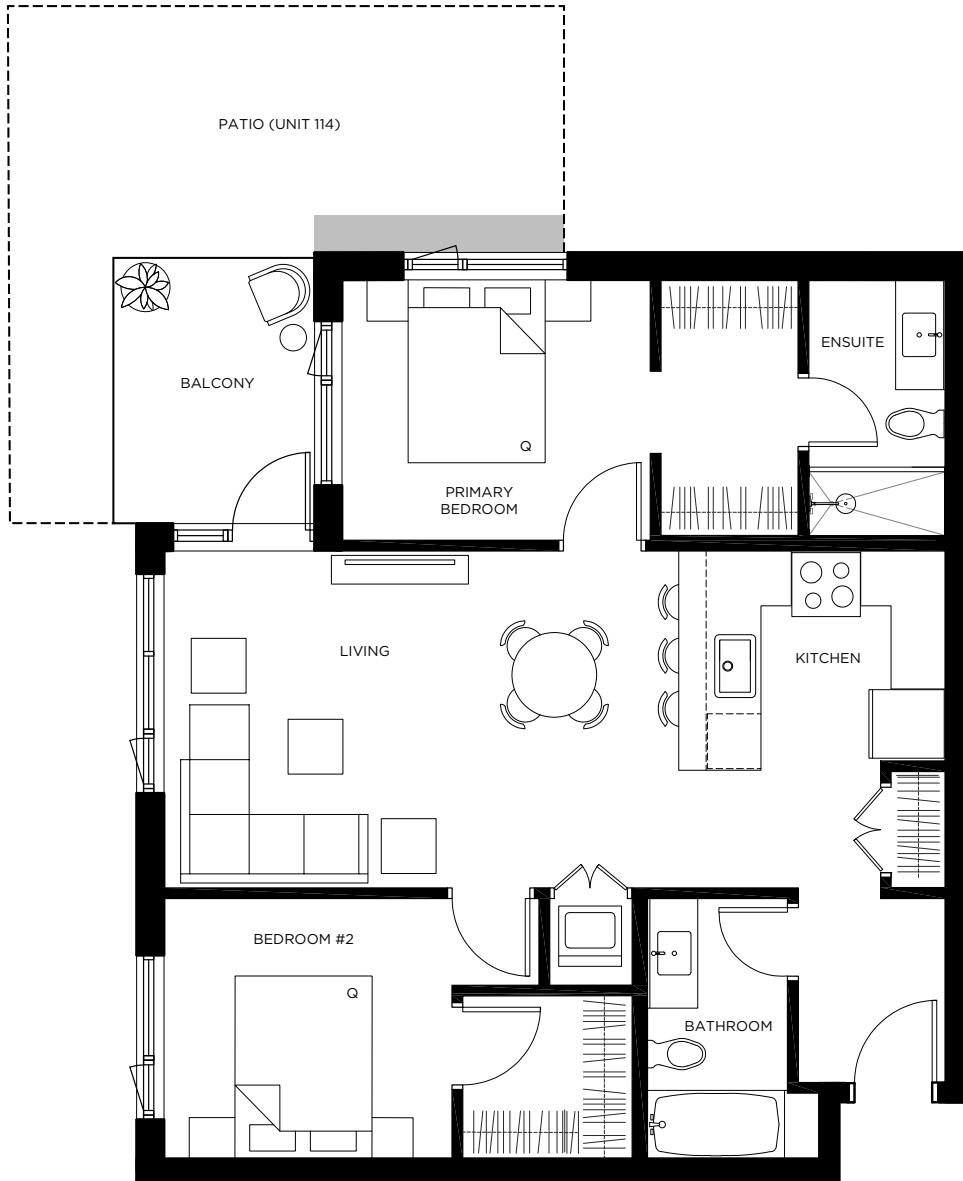

VANTAGE
APARTMENTS
AT ROYAL BAY

Unit A1

1 Bedroom | 606 sq. ft.
Balcony: 62 sq. ft.

LEVELS 2-4

RentRoyalBay.com

Devon PROPERTIES | PCREgroup

Floor plans, virtual tours and photos are indicative only and may not represent the exact layout, size, design or inclusions of your chosen suite. Prices, incentives, availability and specifications are subject to change. Images may not reflect actual suite finishes. Pet restrictions may apply. E. & O.E

LEVEL 1

LEVELS 2-4

LEVEL 5

LEVEL 1

LEVELS 2-4

LEVEL 5

LEVEL 1

LEVELS 2-4

LEVEL 5

VANTAGE
APARTMENTS
AT ROYAL BAY

Unit D1

2 Bedroom + Den | 923 sq. ft.
Patio: 168 - 268 sq. ft. | Balcony: 51 sq. ft.

LEVEL 1

LEVELS 2-4

LEVEL 5

RentRoyalBay.com

VANTAGE
APARTMENTS
AT ROYAL BAY

Unit D2

2 Bedroom + Den | 955 sq. ft.
Patio: 115 sq. ft.

LEVEL 1