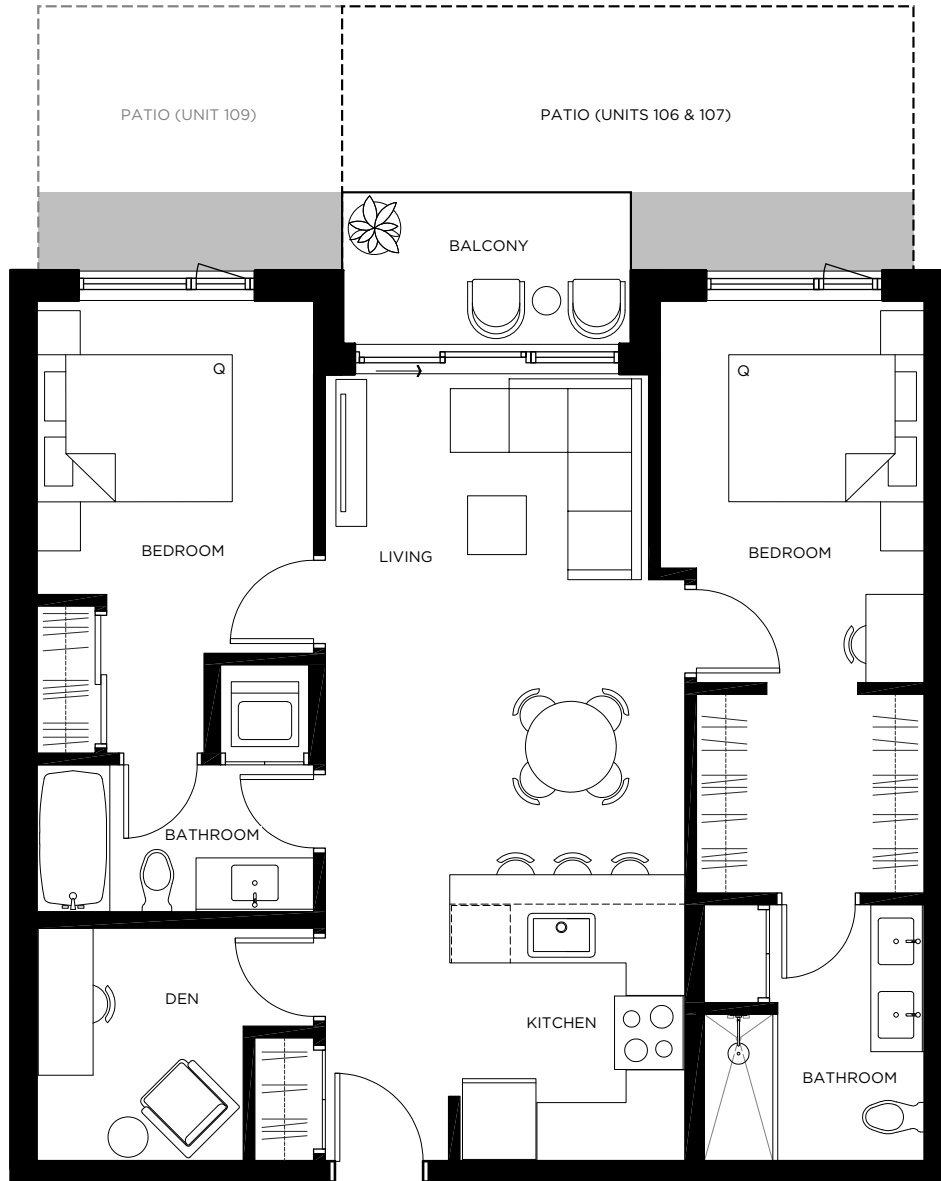

VANTAGE
APARTMENTS
AT ROYAL BAY

Unit A1

1 Bedroom | 606 sq. ft.
Balcony: 62 sq. ft.

LEVELS 2-4

RentRoyalBay.com

Devon PROPERTIES | PCREgroup

Floor plans, virtual tours and photos are indicative only and may not represent the exact layout, size, design or inclusions of your chosen suite. Prices, incentives, availability and specifications are subject to change. Images may not reflect actual suite finishes. Pet restrictions may apply. E. & O.E

LEVEL 5

VANTAGE
APARTMENTS
AT ROYAL BAY

Unit D1

2 Bedroom + Den | 923 sq. ft.
Patio: 168 - 268 sq. ft. | Balcony: 51 sq. ft.

LEVEL 1

LEVELS 2-4

LEVEL 5

RentRoyalBay.com

Devon PROPERTIES | PCREgroup

Floor plans, virtual tours and photos are indicative only and may not represent the exact layout, size, design or inclusions of your chosen suite. Prices, incentives, availability and specifications are subject to change. Images may not reflect actual suite finishes. Pet restrictions may apply. E. & O.E

VANTAGE
APARTMENTS
AT ROYAL BAY

Unit D2

2 Bedroom + Den | 955 sq. ft.
Patio: 115 sq. ft.

LEVEL 1