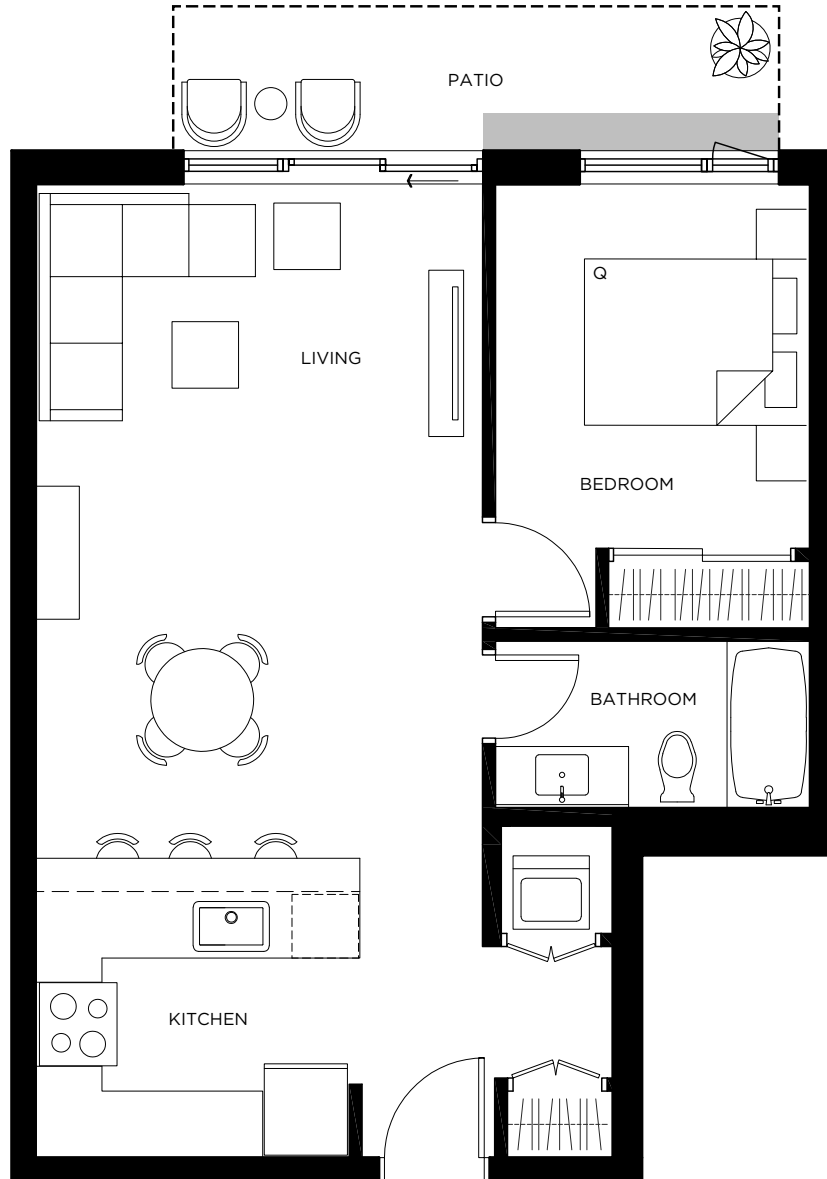

VANTAGE
APARTMENTS
AT ROYAL BAY

Unit A1

1 Bedroom | 606 sq. ft.
Balcony: 62 sq. ft.

LEVELS 2-4

RentRoyalBay.com

Devon PROPERTIES | PCREgroup

Floor plans, virtual tours and photos are indicative only and may not represent the exact layout, size, design or inclusions of your chosen suite. Prices, incentives, availability and specifications are subject to change. Images may not reflect actual suite finishes. Pet restrictions may apply. E. & O.E

LEVEL 1

LEVELS 2-4

LEVEL 5

LEVEL 1

LEVEL 1

LEVEL 1

LEVELS 2-4

LEVEL 5

LEVEL 1

LEVELS 2-4

LEVEL 5

LEVEL 1

LEVELS 2-4

LEVEL 5

LEVEL 1

LEVELS 2-4

LEVEL 5

VANTAGE
APARTMENTS
AT ROYAL BAY

Unit D1

2 Bedroom + Den | 923 sq. ft.
Patio: 168 - 268 sq. ft. | Balcony: 51 sq. ft.

LEVEL 1

LEVELS 2-4

LEVEL 5

RentRoyalBay.com