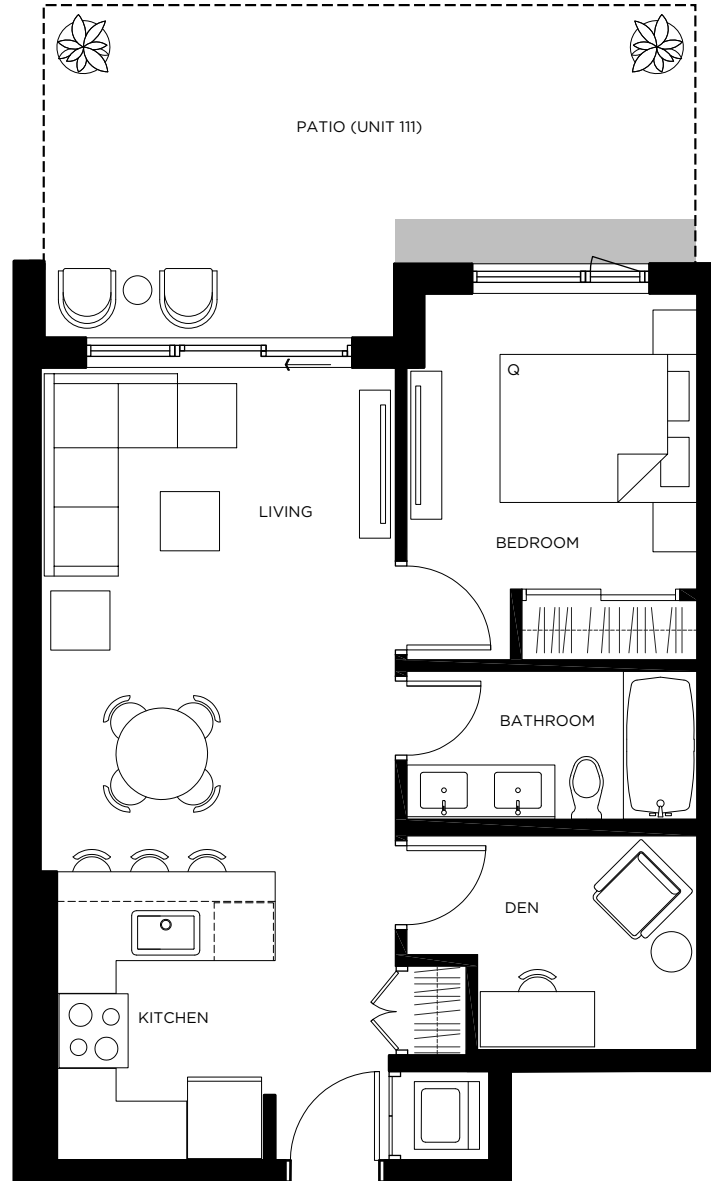

VANTAGE
APARTMENTS
AT ROYAL BAY

Unit A1

1 Bedroom | 606 sq. ft.
Balcony: 62 sq. ft.

LEVELS 2-4

RentRoyalBay.com

Devon PROPERTIES | PCREgroup

Floor plans, virtual tours and photos are indicative only and may not represent the exact layout, size, design or inclusions of your chosen suite. Prices, incentives, availability and specifications are subject to change. Images may not reflect actual suite finishes. Pet restrictions may apply. E. & O.E

LEVEL 1

LEVELS 2-4

LEVEL 5

LEVEL 1

LEVEL 1

LEVEL 1

LEVELS 2-4

LEVEL 5

LEVEL 1

LEVELS 2-4

LEVEL 5

LEVEL 1

LEVELS 2-4

LEVEL 5

LEVEL 1

LEVELS 2-4

LEVEL 5

VANTAGE
APARTMENTS
AT ROYAL BAY

Unit D1

2 Bedroom + Den | 923 sq. ft.
Patio: 168 - 268 sq. ft. | Balcony: 51 sq. ft.

LEVEL 1

LEVELS 2-4

LEVEL 5

RentRoyalBay.com