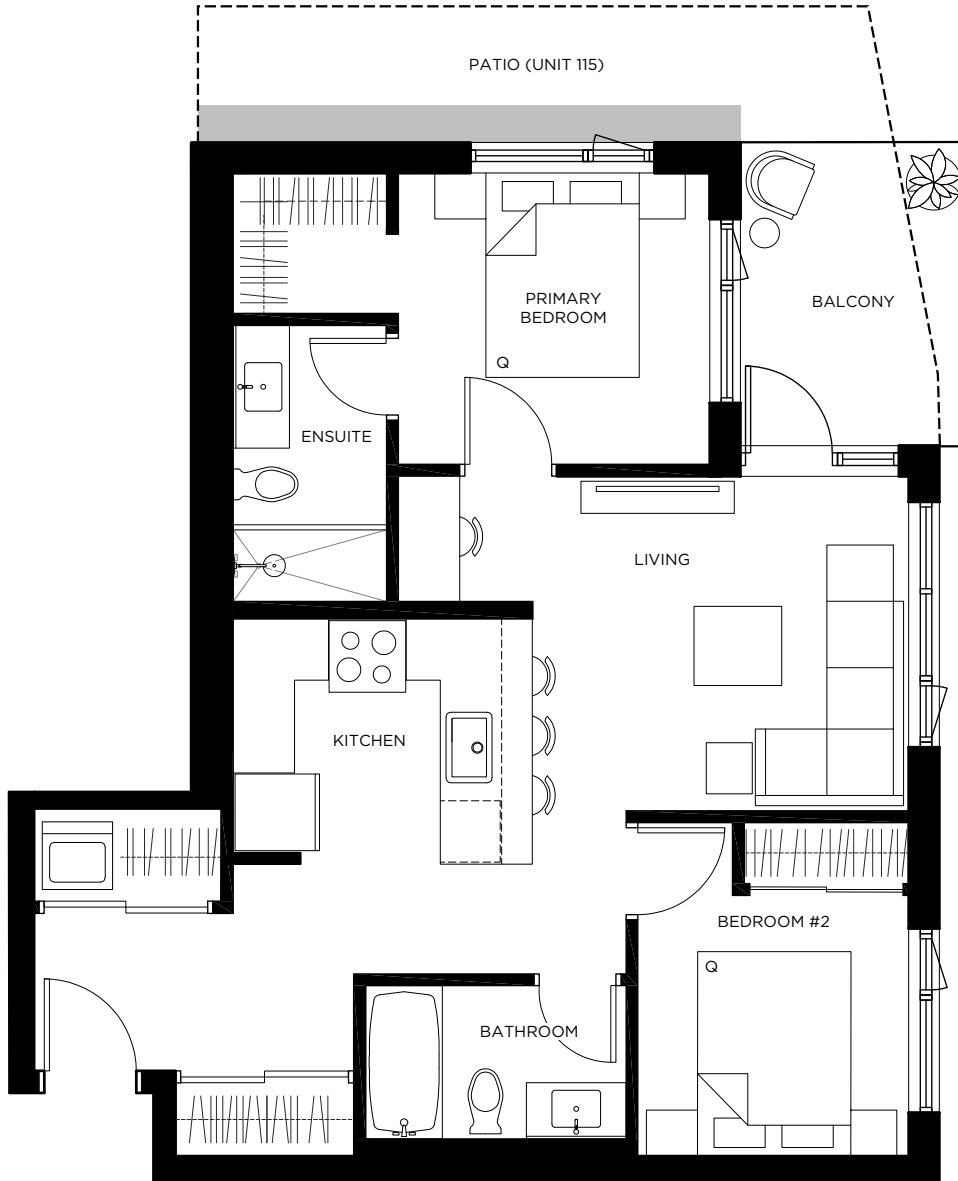

VANTAGE
APARTMENTS
AT ROYAL BAY

Unit A1

1 Bedroom | 606 sq. ft.
Balcony: 62 sq. ft.

LEVELS 2-4

RentRoyalBay.com

Devon PROPERTIES | PCREgroup

Floor plans, virtual tours and photos are indicative only and may not represent the exact layout, size, design or inclusions of your chosen suite. Prices, incentives, availability and specifications are subject to change. Images may not reflect actual suite finishes. Pet restrictions may apply. E. & O.E

LEVEL 1

LEVELS 2-4

LEVEL 5

LEVEL 1

LEVEL 1

LEVEL 1

LEVELS 2-4

LEVEL 5

LEVEL 1

LEVELS 2-4

LEVEL 5

LEVEL 1

LEVELS 2-4

LEVEL 5

LEVEL 1

LEVELS 2-4

LEVEL 5

VANTAGE
APARTMENTS
AT ROYAL BAY

Unit D1

2 Bedroom + Den | 923 sq. ft.
Patio: 168 - 268 sq. ft. | Balcony: 51 sq. ft.

LEVEL 1

LEVELS 2-4

LEVEL 5

RentRoyalBay.com