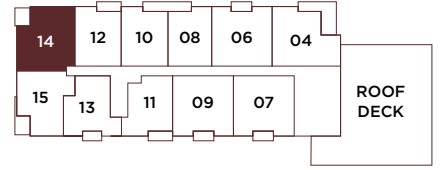

LEVEL 1

LEVELS 2-4

LEVEL 5

LEVEL 1

LEVEL 1

LEVEL 1

LEVELS 2-4

LEVEL 5

LEVEL 1

LEVELS 2-4

LEVEL 5

LEVEL 1

LEVELS 2-4

LEVEL 5

LEVEL 1

LEVELS 2-4

LEVEL 5

VANTAGE
APARTMENTS
AT ROYAL BAY

Unit D1

2 Bedroom + Den | 923 sq. ft.
Patio: 168 - 268 sq. ft. | Balcony: 51 sq. ft.

LEVEL 1

LEVELS 2-4

LEVEL 5

RentRoyalBay.com