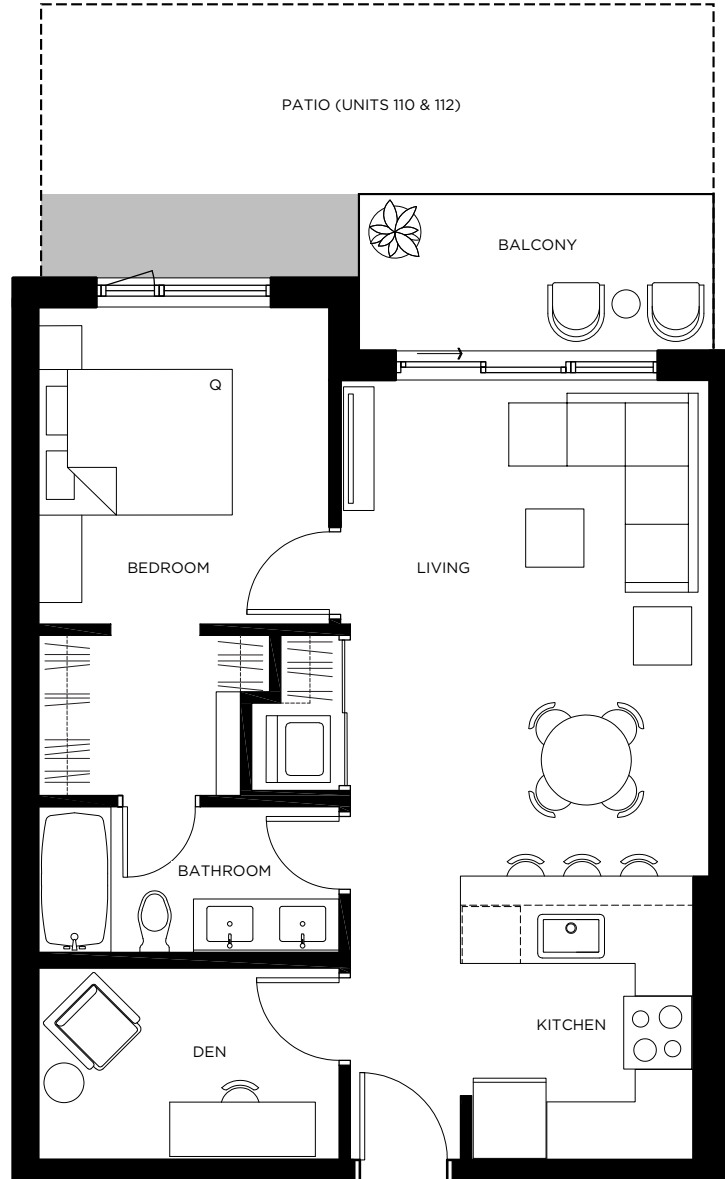

VANTAGE
APARTMENTS
AT ROYAL BAY

Unit A1

1 Bedroom | 606 sq. ft.
Balcony: 62 sq. ft.

LEVELS 2-4

RentRoyalBay.com

Devon PROPERTIES | PCREgroup

Floor plans, virtual tours and photos are indicative only and may not represent the exact layout, size, design or inclusions of your chosen suite. Prices, incentives, availability and specifications are subject to change. Images may not reflect actual suite finishes. Pet restrictions may apply. E. & O.E

LEVEL 1

LEVELS 2-4

LEVEL 5

LEVEL 1

LEVEL 1

LEVEL 1

LEVELS 2-4

LEVEL 5

LEVEL 1

LEVELS 2-4

LEVEL 5

LEVEL 1

LEVELS 2-4

LEVEL 5

LEVEL 1

LEVELS 2-4

LEVEL 5

VANTAGE
APARTMENTS
AT ROYAL BAY

Unit D1

2 Bedroom + Den | 923 sq. ft.
Patio: 168 - 268 sq. ft. | Balcony: 51 sq. ft.

LEVEL 1

LEVELS 2-4

LEVEL 5

RentRoyalBay.com