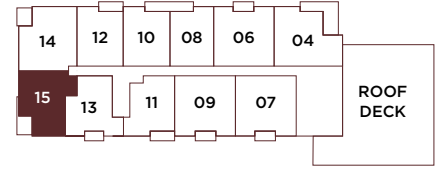

VANTAGE
APARTMENTS
AT ROYAL BAY

Unit A1

1 Bedroom | 606 sq. ft.
Balcony: 62 sq. ft.

LEVELS 2-4

RentRoyalBay.com

Devon PROPERTIES | PCREgroup

Floor plans, virtual tours and photos are indicative only and may not represent the exact layout, size, design or inclusions of your chosen suite. Prices, incentives, availability and specifications are subject to change. Images may not reflect actual suite finishes. Pet restrictions may apply. E. & O.E

LEVEL 1

LEVELS 2-4

LEVEL 5

LEVEL 1

LEVEL 1

LEVEL 1

LEVELS 2-4

LEVEL 5

LEVEL 1

LEVELS 2-4

LEVEL 5

LEVEL 1

LEVELS 2-4

LEVEL 5

LEVEL 1

LEVELS 2-4

LEVEL 5

VANTAGE
APARTMENTS
AT ROYAL BAY

Unit D1

2 Bedroom + Den | 923 sq. ft.
Patio: 168 - 268 sq. ft. | Balcony: 51 sq. ft.

LEVEL 1

LEVELS 2-4

LEVEL 5

RentRoyalBay.com