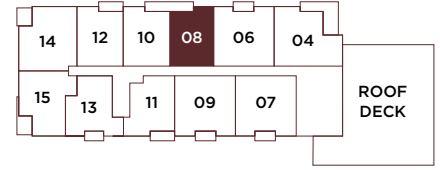

VANTAGE
APARTMENTS
AT ROYAL BAY

Unit A1

1 Bedroom | 606 sq. ft.
Balcony: 62 sq. ft.

LEVELS 2-4

RentRoyalBay.com

Devon PROPERTIES | PCREgroup

Floor plans, virtual tours and photos are indicative only and may not represent the exact layout, size, design or inclusions of your chosen suite. Prices, incentives, availability and specifications are subject to change. Images may not reflect actual suite finishes. Pet restrictions may apply. E. & O.E

LEVEL 1

LEVELS 2-4

LEVEL 5

LEVEL 1

LEVEL 1

LEVEL 1

LEVELS 2-4

LEVEL 5

LEVEL 1

LEVELS 2-4

LEVEL 5

LEVEL 1

LEVELS 2-4

LEVEL 5

LEVEL 1

LEVELS 2-4

LEVEL 5

VANTAGE
APARTMENTS
AT ROYAL BAY

Unit D1

2 Bedroom + Den | 923 sq. ft.
Patio: 168 - 268 sq. ft. | Balcony: 51 sq. ft.

LEVEL 1

LEVELS 2-4

LEVEL 5

RentRoyalBay.com