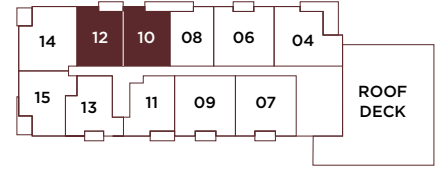

VANTAGE
APARTMENTS
AT ROYAL BAY

Unit A1

1 Bedroom | 606 sq. ft.
Balcony: 62 sq. ft.

LEVELS 2-4

RentRoyalBay.com

Devon PROPERTIES | PCREgroup

Floor plans, virtual tours and photos are indicative only and may not represent the exact layout, size, design or inclusions of your chosen suite. Prices, incentives, availability and specifications are subject to change. Images may not reflect actual suite finishes. Pet restrictions may apply. E. & O.E

LEVEL 1

LEVELS 2-4

LEVEL 5

LEVEL 1

LEVEL 1

LEVEL 1

LEVELS 2-4

LEVEL 5

LEVEL 1

LEVELS 2-4

LEVEL 5

LEVEL 1

LEVELS 2-4

LEVEL 5

LEVEL 1

LEVELS 2-4

LEVEL 5

VANTAGE
APARTMENTS
AT ROYAL BAY

Unit D1

2 Bedroom + Den | 923 sq. ft.
Patio: 168 - 268 sq. ft. | Balcony: 51 sq. ft.

LEVEL 1

LEVELS 2-4

LEVEL 5

RentRoyalBay.com