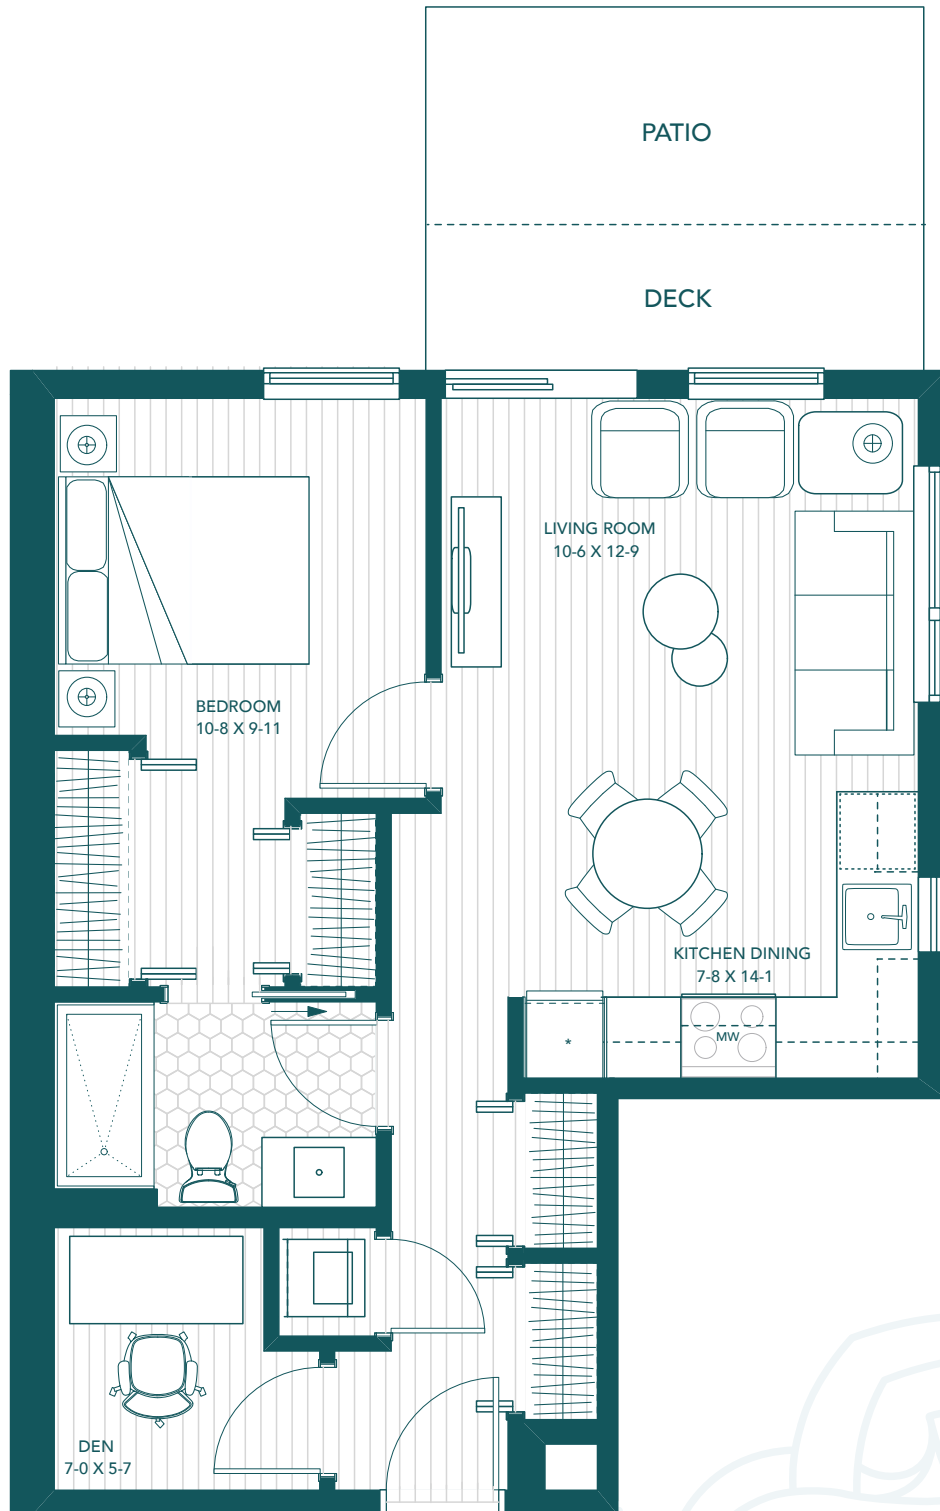

Type D, D1

1 Bed + 1 Bath | 580 SQ. FT

Suite 104, 204, 304, 404

2nd, 3rd & 4th Floor

Main Floor