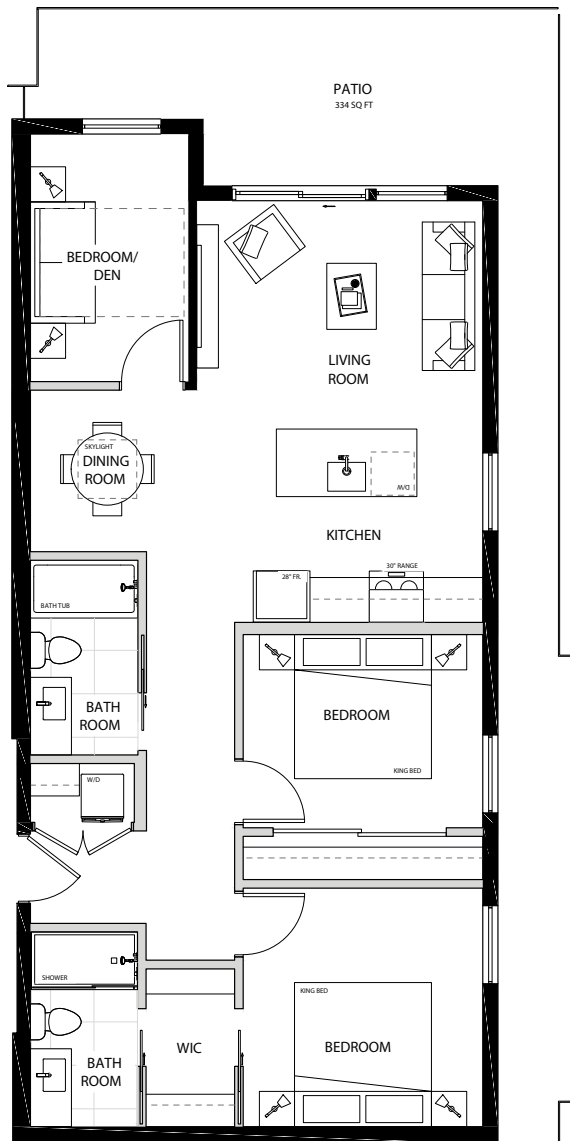

BRIO

BRIO
STOCKTON
BUILDING B

408

2 BEDROOM
2 BATHROOM

INT. 919 SQ. FT.
EXT. 334 SQ. FT.
TOTAL 1,253 SQ. FT.

The developer reserves the right to make modifications. Sizes and dimensions are approximate and may vary with actual strata plans, survey and model. Areas shown are measured to the centreline of: suite separation wall; exterior window glazing; exterior steel studs and exterior walls. This is not an offering for sale. Such an offering must be accompanied by a disclosure statement. E&OE