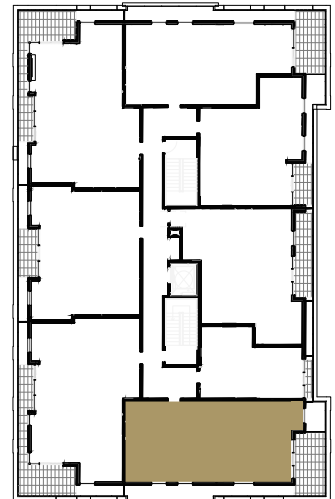

BRIO

BRIO
STOCKTON
BUILDING B

408

2 BEDROOM
2 BATHROOM

INT. 919 SQ. FT.
EXT. 334 SQ. FT.
TOTAL 1,253 SQ. FT.

The developer reserves the right to make modifications. Sizes and dimensions are approximate and may vary with actual strata plans, survey and model. Areas shown are measured to the centreline of: suite separation wall; exterior window glazing; exterior steel studs and exterior walls. This is not an offering for sale. Such an offering must be accompanied by a disclosure statement. E&OE