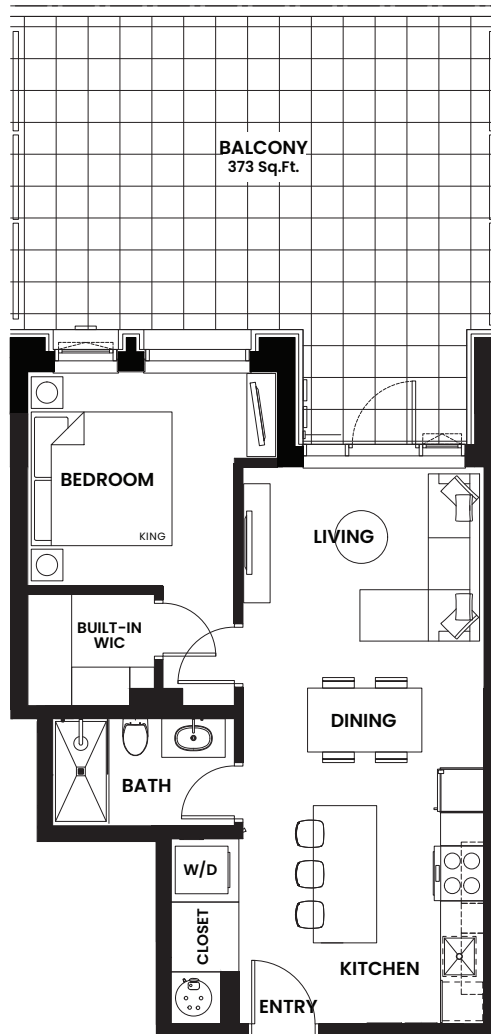

THE WEDGE

UNIT 309

1 Bed + 1 Bath
594 Sq.Ft.