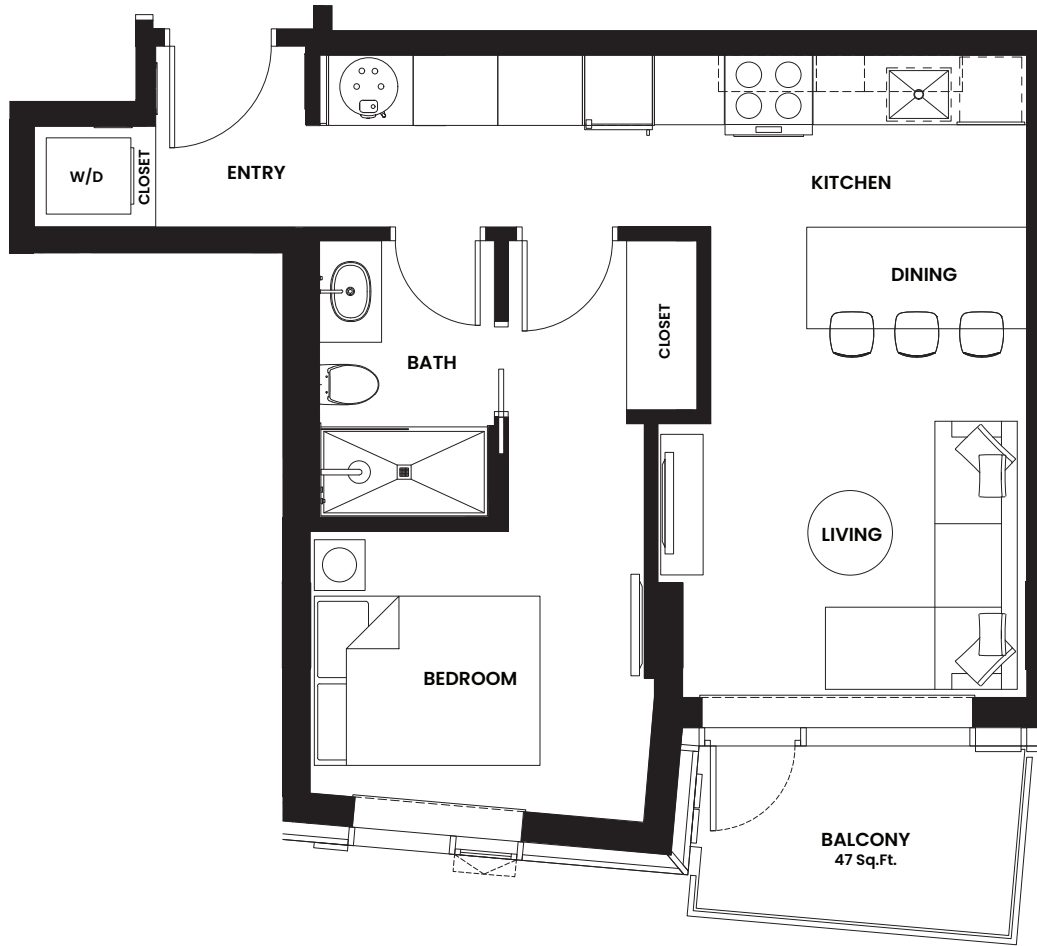

THE WEDGE

LINE 05

1 Bed + 1 Bath
524 Sq.Ft.