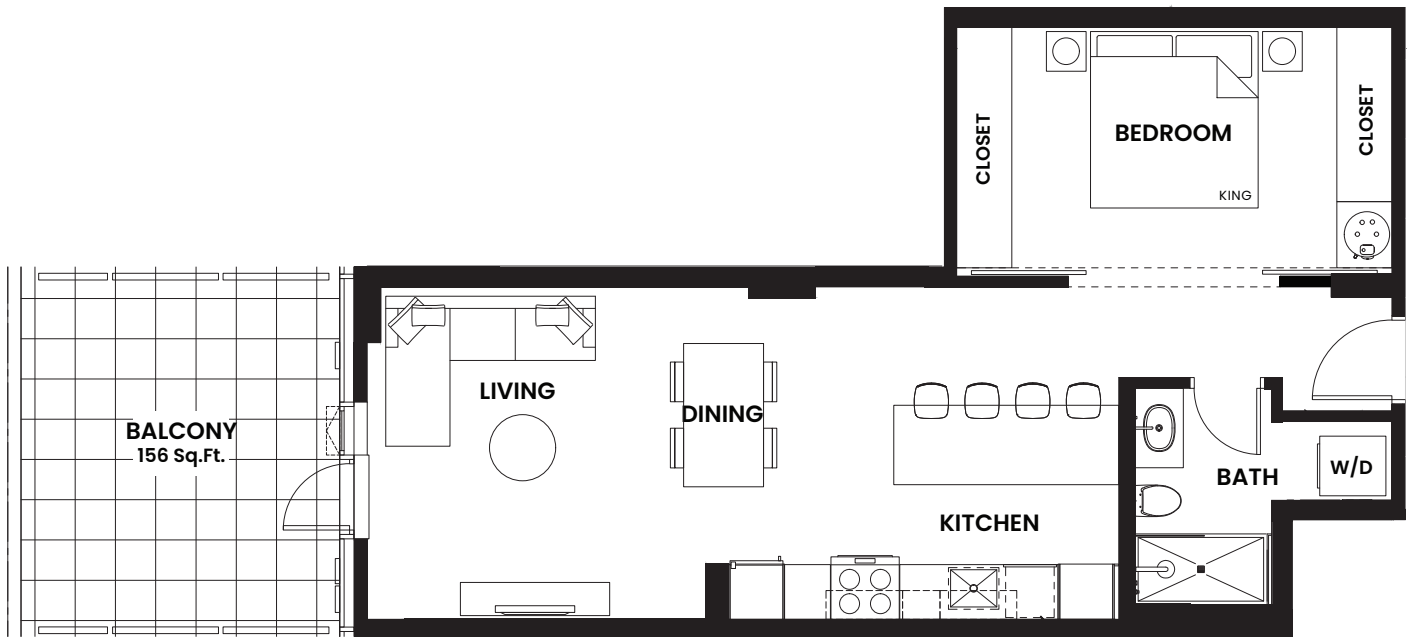

THE EDGE

UNIT 307

Junior 1 Bed + 1 Bath
674 Sq.Ft.