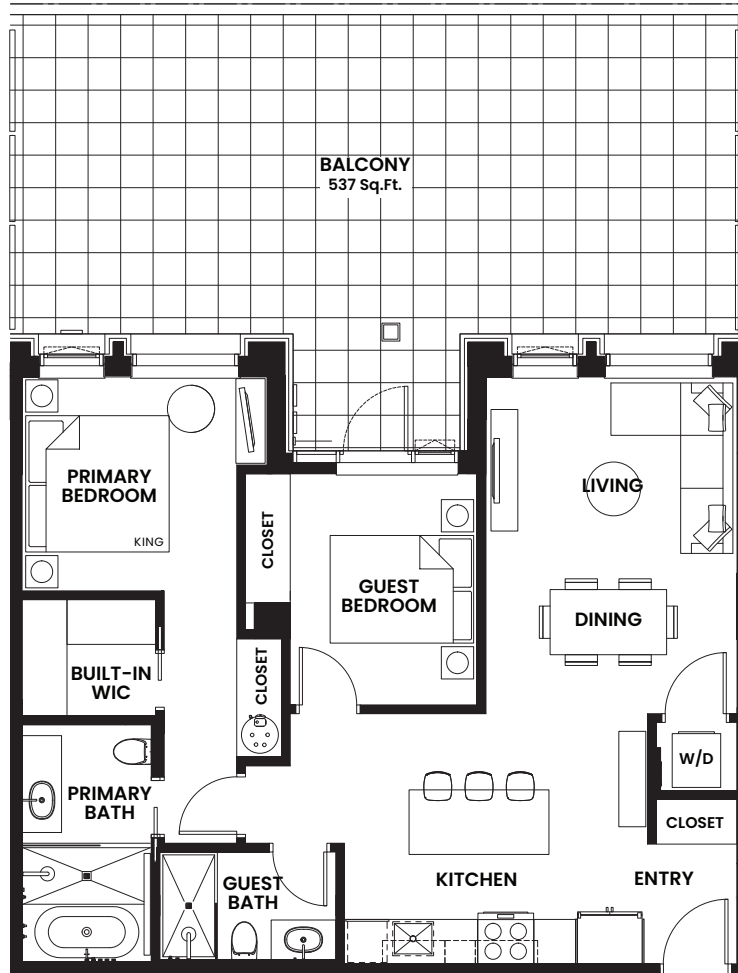

## UNIT 301

**2 Bed + 2 Bath**  
**916 Sq.Ft.**

Level 3

[thewedgenvictoria.ca](http://thewedgenvictoria.ca)

952 Johnson Street  
Victoria, BC

Dimensions, sizes, specifications, layouts and materials are approximate only and subject to change without notice.