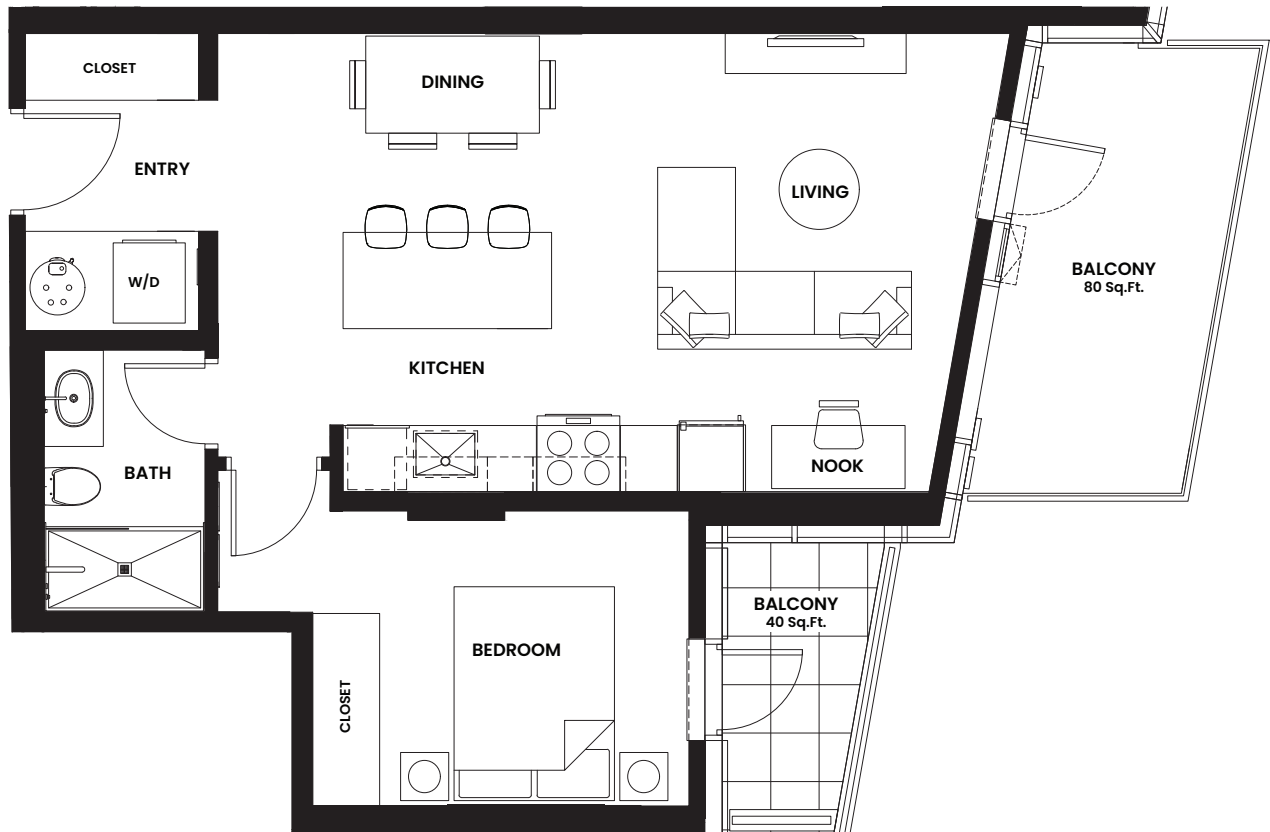

THE EDGE

UNIT 403

1 Bed + 1 Bath
615 Sq.Ft.