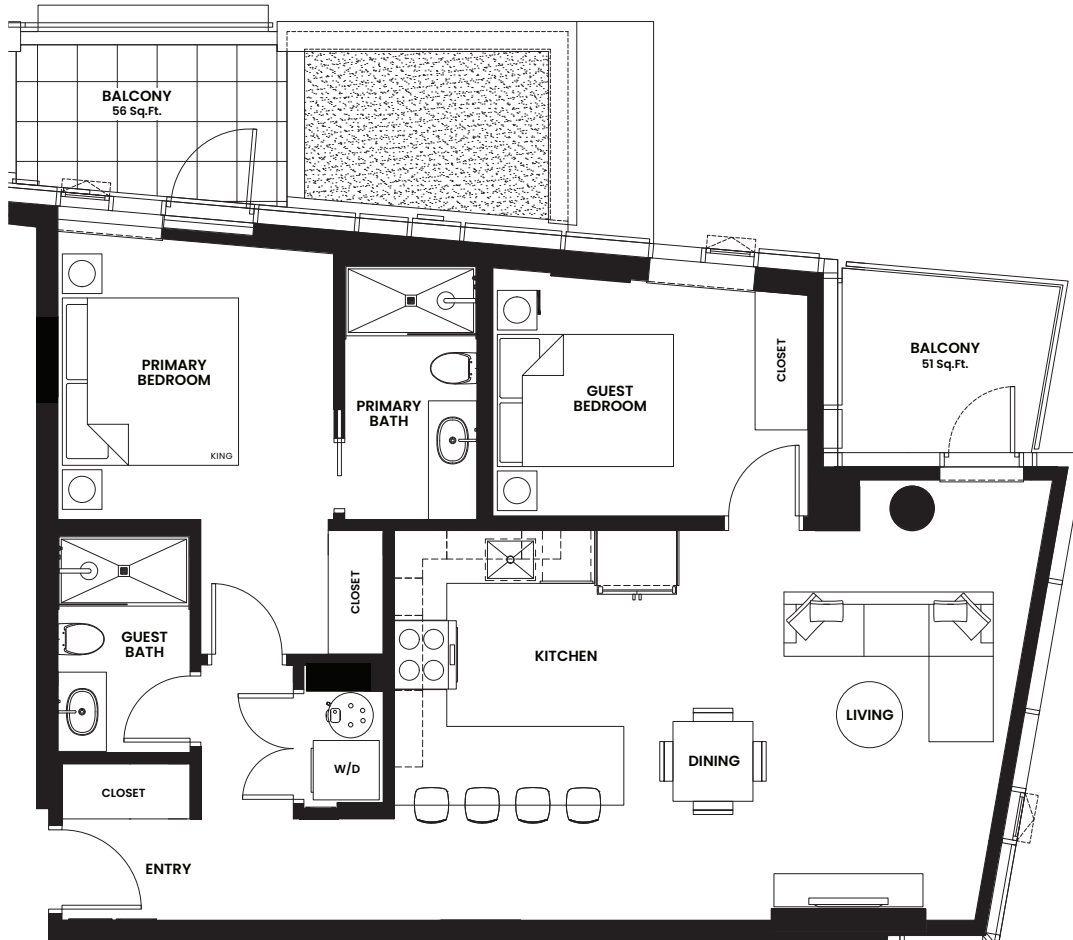

IVEDGE

UNIT 402

2 Bed + 2 Bath
961 Sq.Ft.