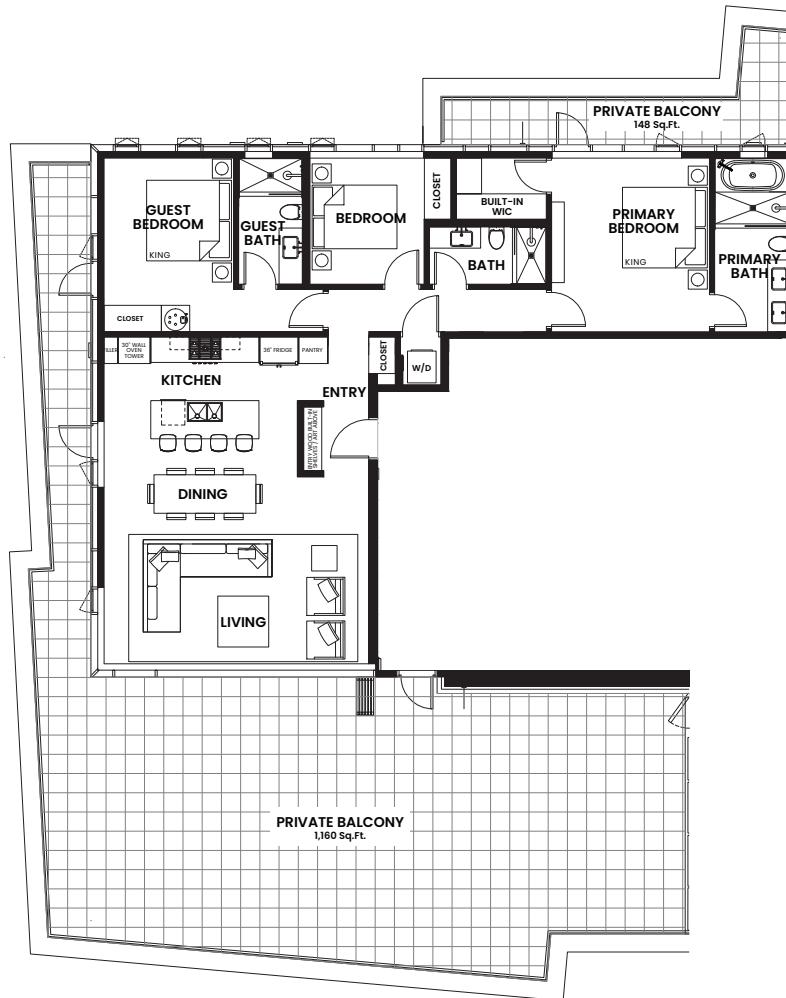

IVEDGE

PENTHOUSE UNIT 1702

3 Bed + 3 Bath
1,372 Sq.Ft.

Level 17

thewedgenvictoria.ca

952 Johnson Street
Victoria, BC

Devon
PROPERTIES