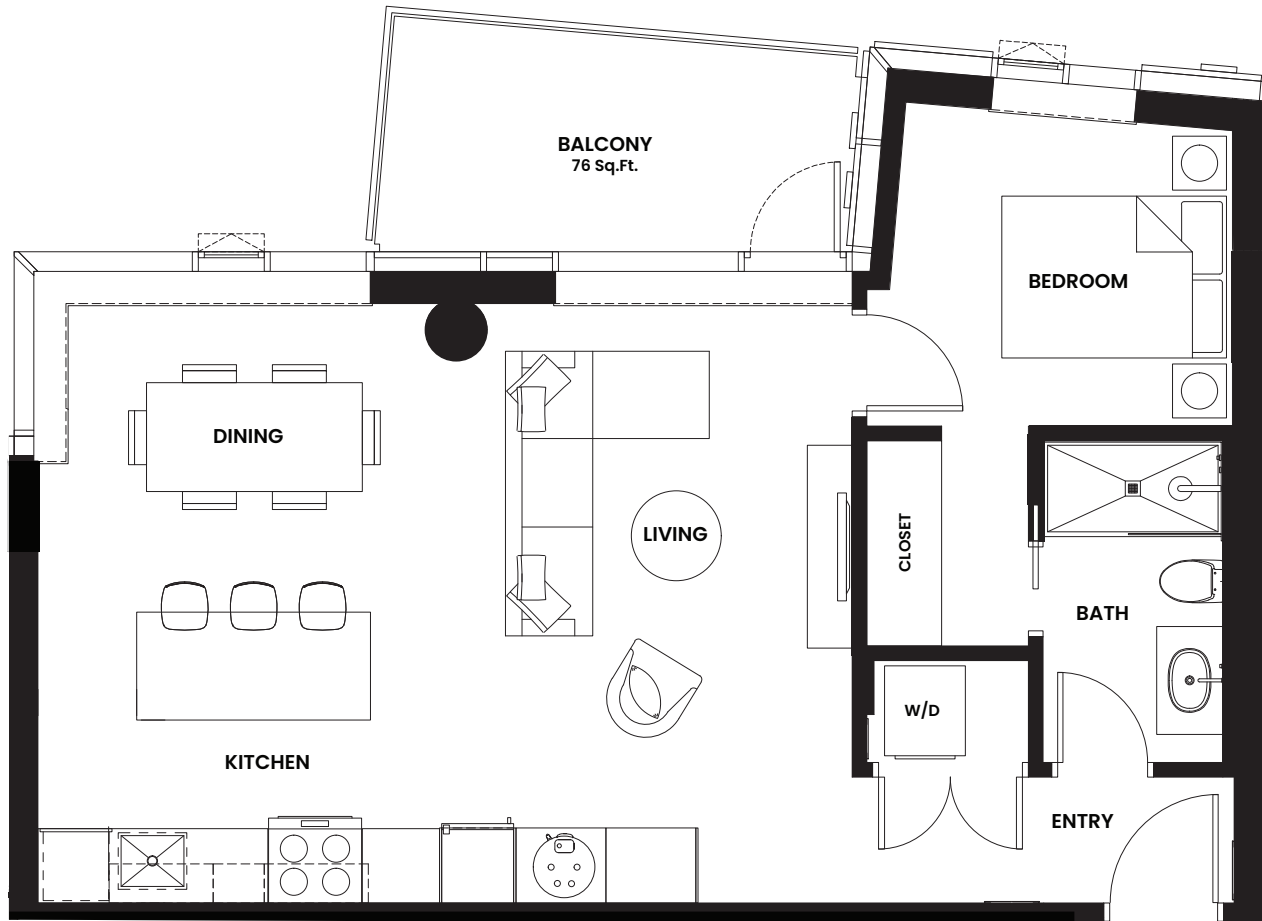

IVEDGE

LINE 01

1 Bed + 1 Bath
657 Sq.Ft.