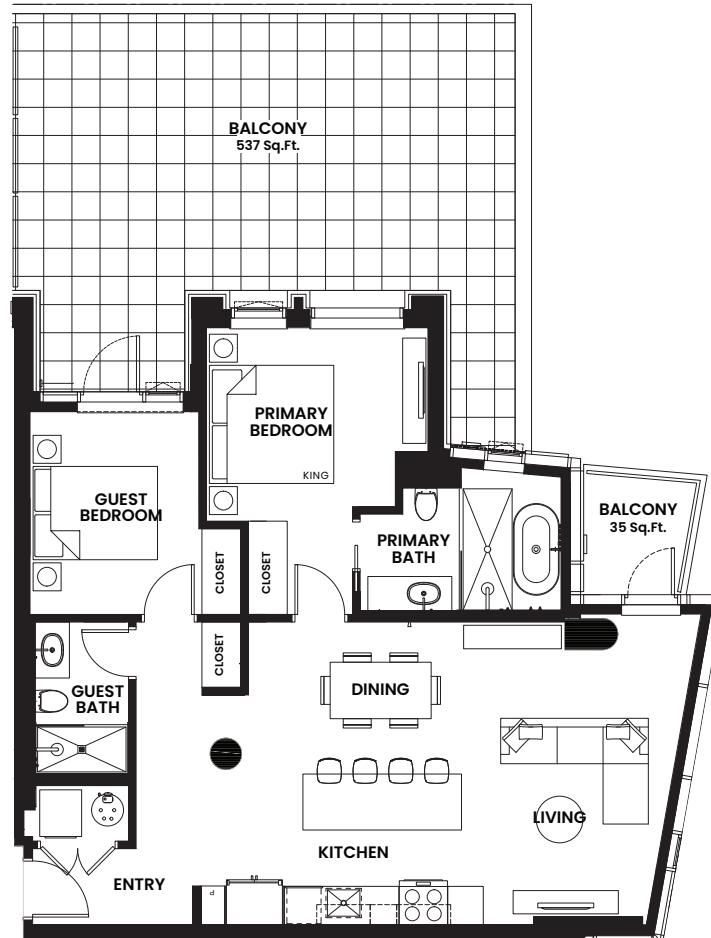

THE WEDGE

UNIT 302

2 Bed + 2 Bath
961 Sq.Ft.