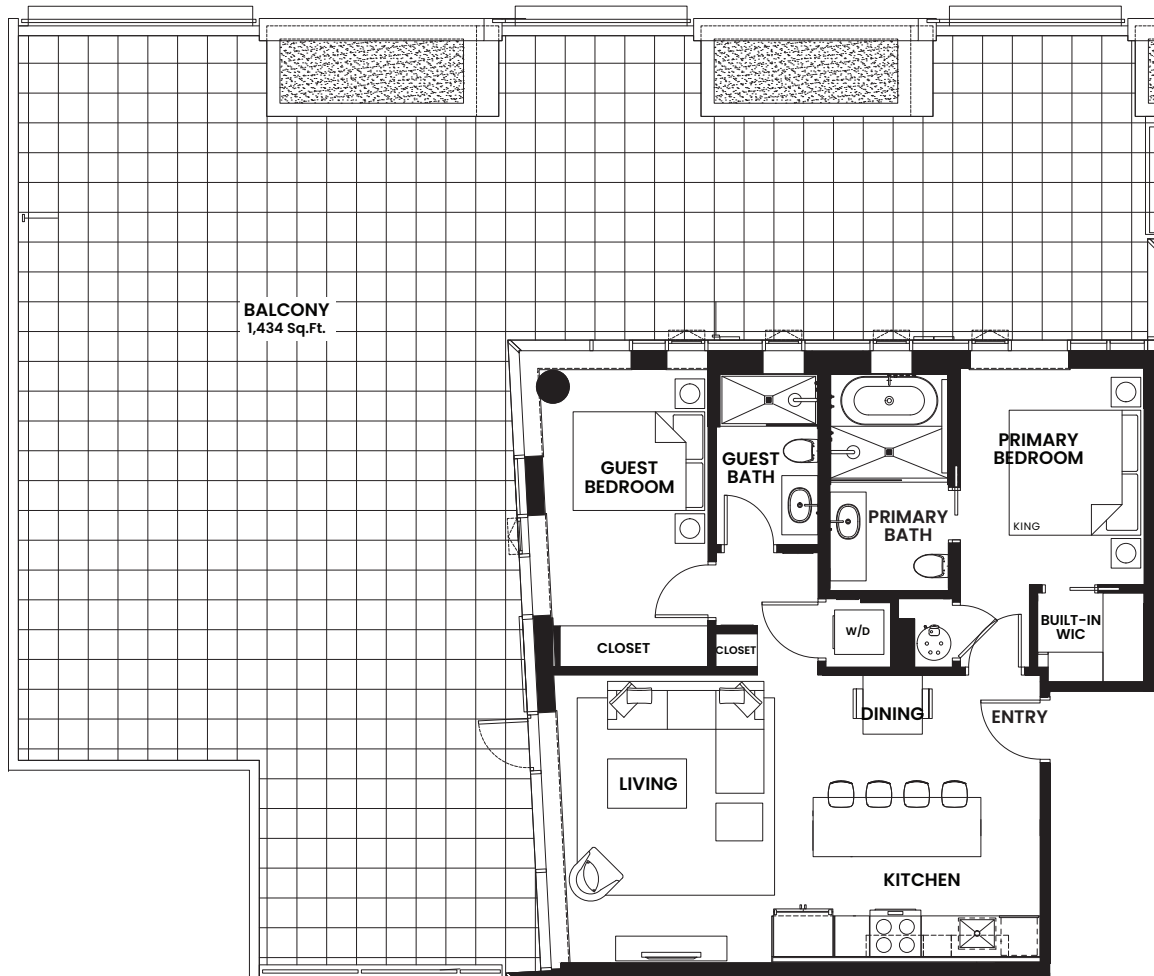

IVEDGE

UNIT 405

2 Bed + 2 Bath
905 Sq.Ft.