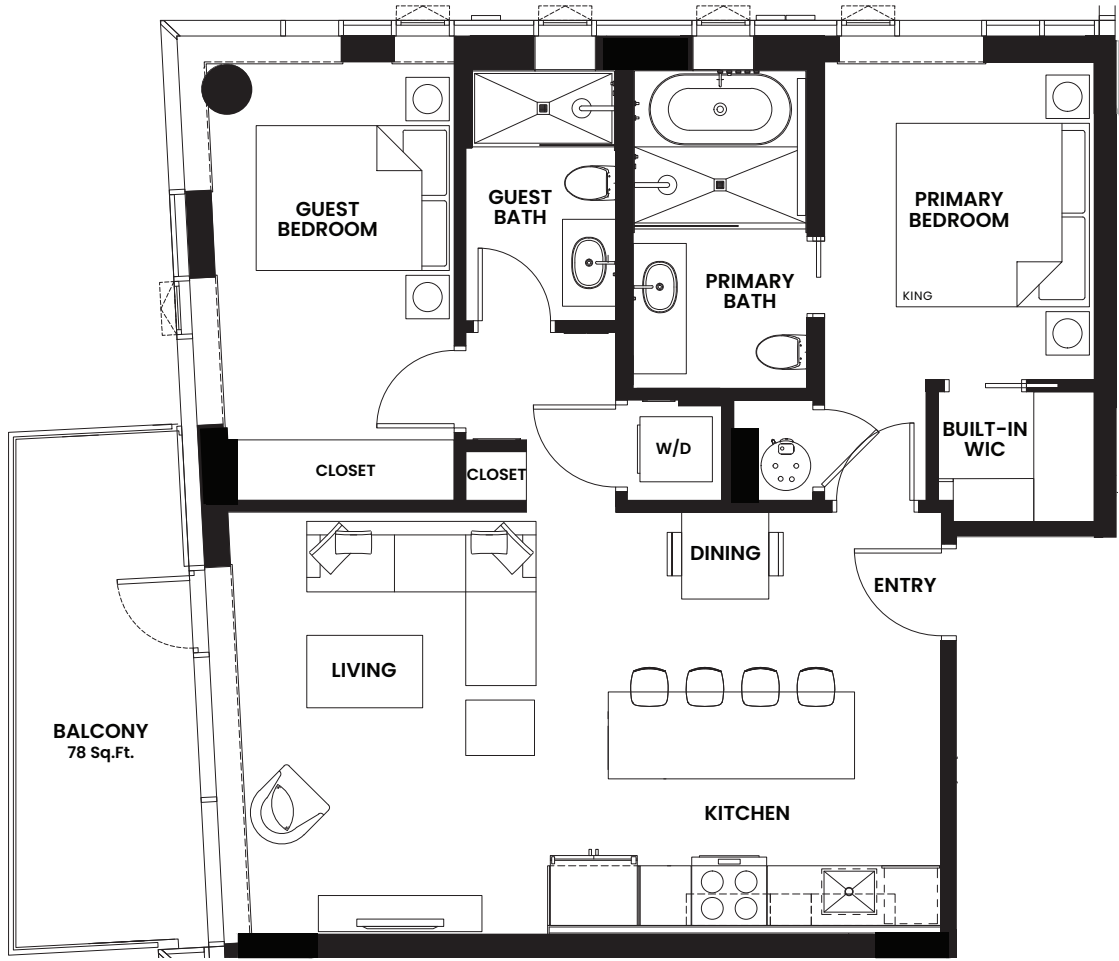

IVEDGE

LINE 07

2 Bed + 2 Bath
905 Sq.Ft.