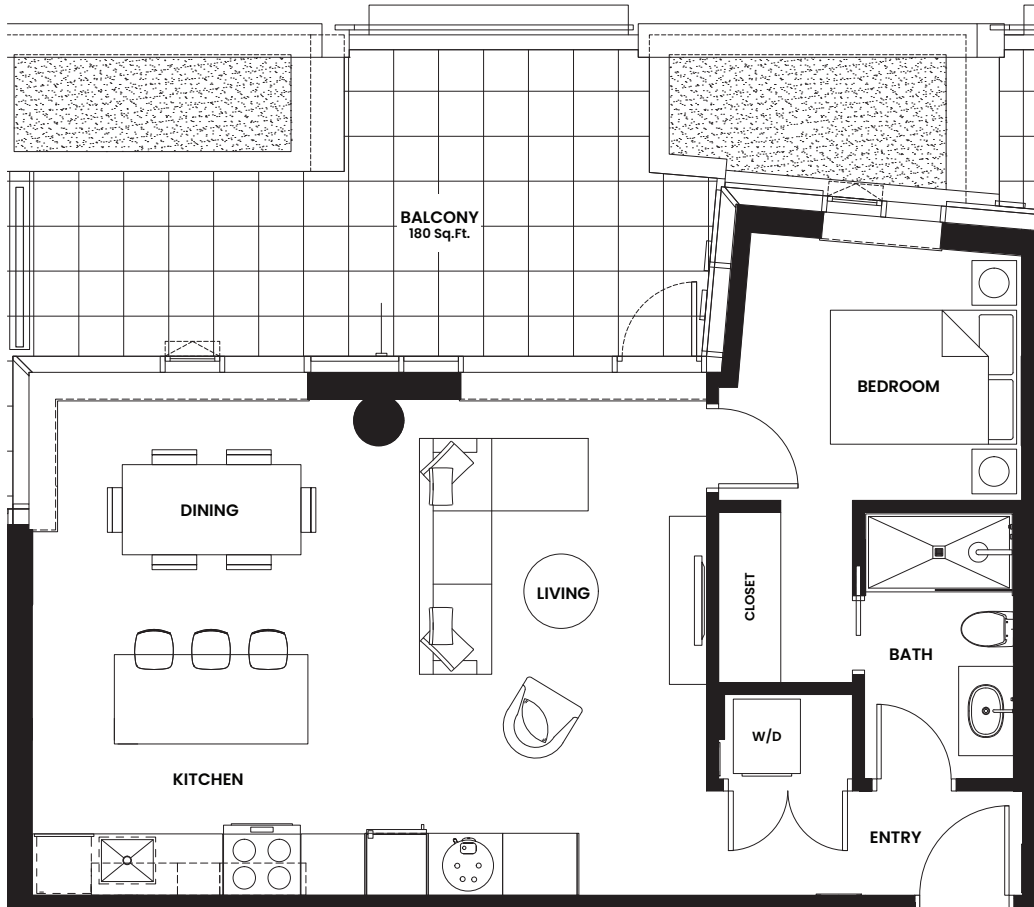

THE WEDGE

UNIT 401

1 Bed + 1 Bath
657 Sq.Ft.