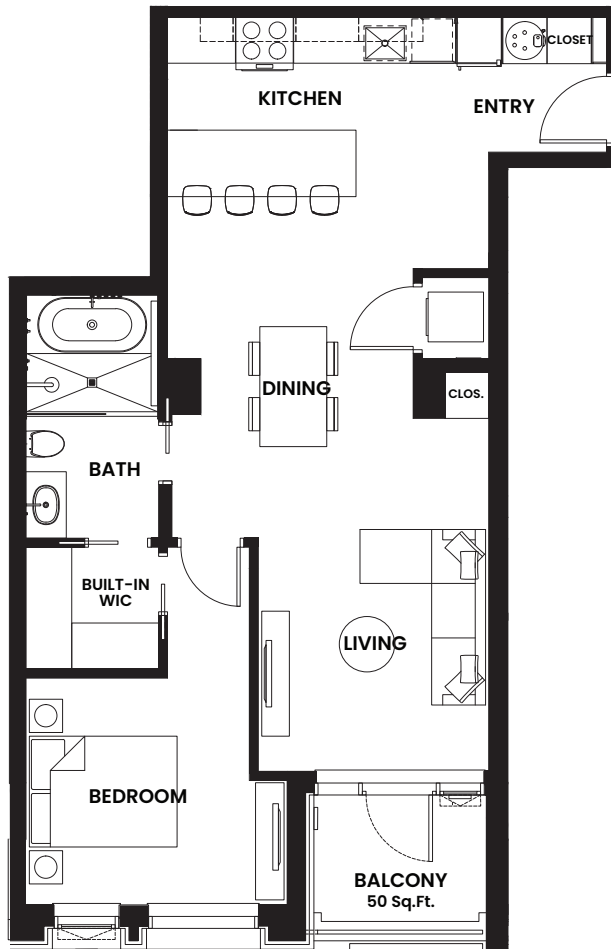

## UNIT 304

**2 Bed + 2 Bath**  
**1,063 Sq.Ft.**

Level 3

[thewedgenvictoria.ca](http://thewedgenvictoria.ca)

952 Johnson Street  
Victoria, BC

*Devon*  
PROPERTIES

## UNIT 305

**1 Bed + 1 Bath**  
**795 Sq.Ft.**

[thewedgenvictoria.ca](http://thewedgenvictoria.ca)  
952 Johnson Street  
Victoria, BC

*Devon*  
PROPERTIES

Dimensions, sizes, specifications, layouts and materials are approximate only and subject to change without notice.