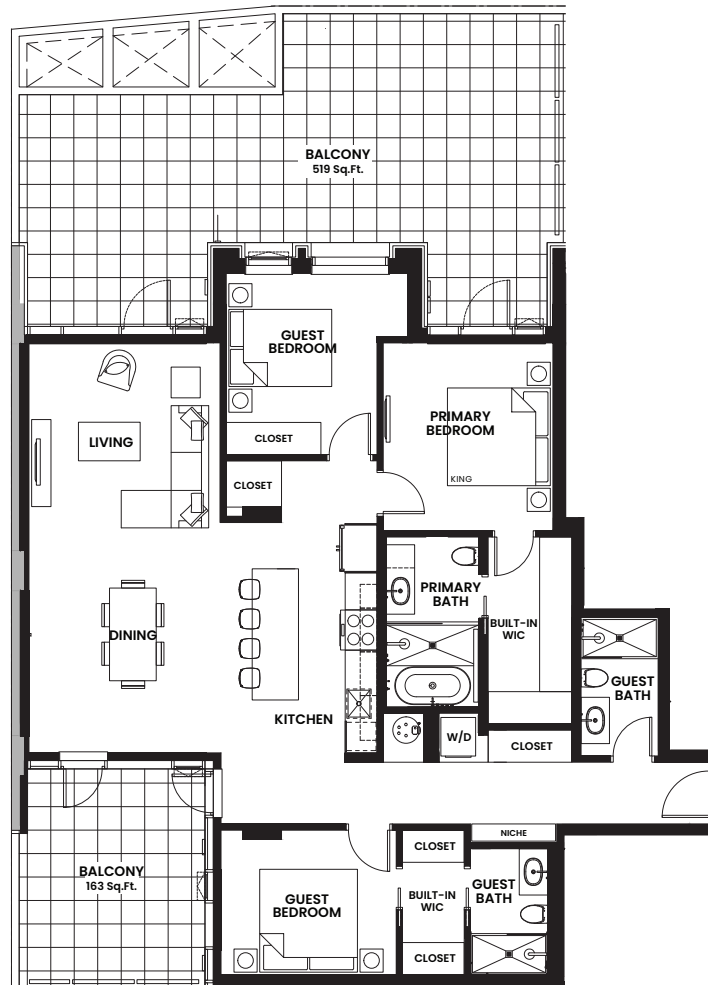

THE WEDGE

UNIT 308

3 Bed + 3 Bath
1,444 Sq.Ft.

thewedgenvictoria.ca

952 Johnson Street
Victoria, BC

Devon
PROPERTIES