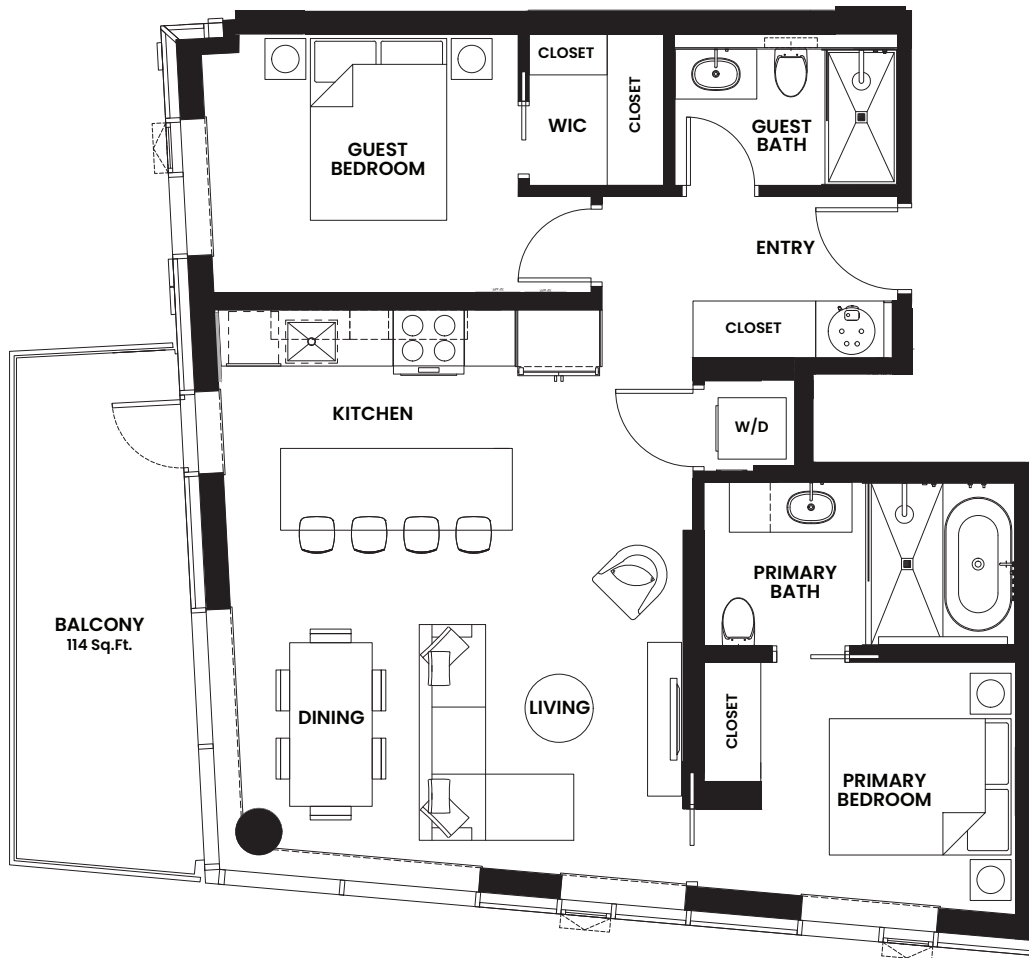

THE WEDGE

LINE 06

2 Bed + 2 Bath
874 Sq.Ft.