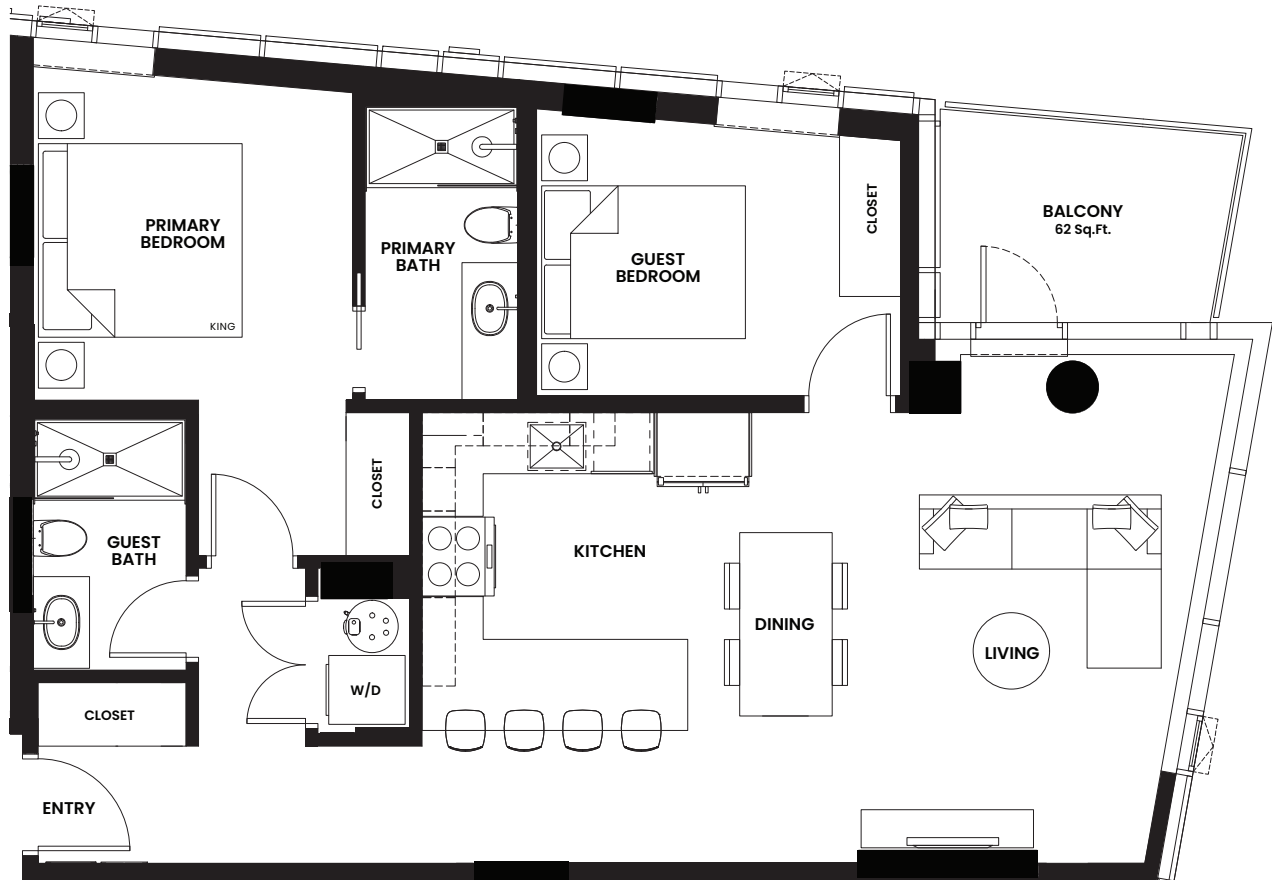

THE WEDGE

LINE 02

2 Bed + 2 Bath
961-1182 Sq.Ft.