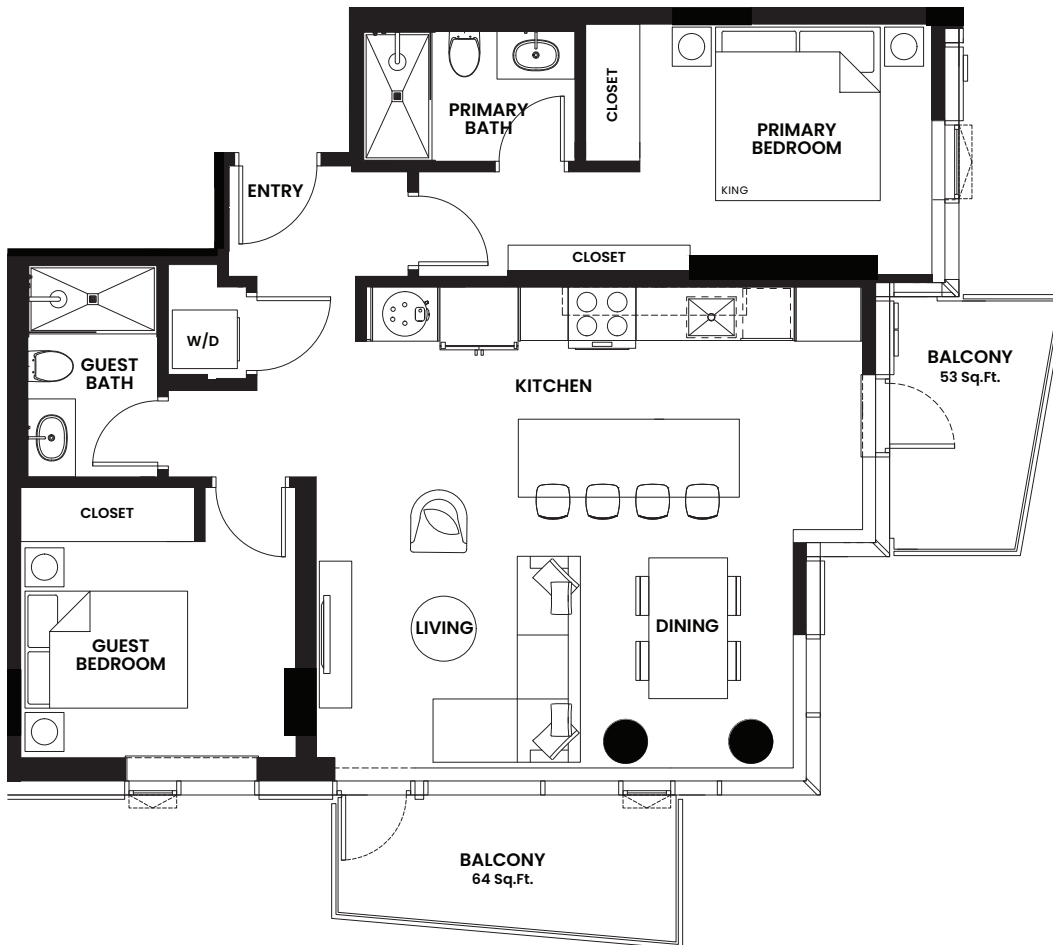

IVEDGE

LINE 04

2 Bed + 2 Bath
879-1200 Sq.Ft.