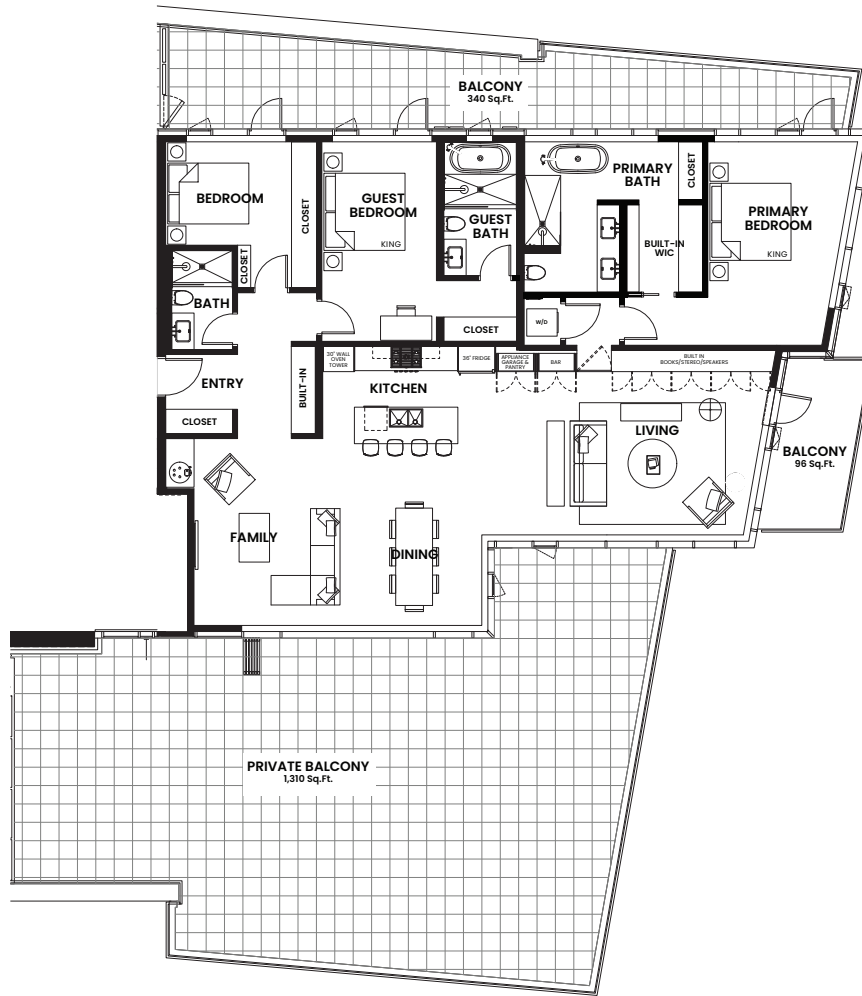

THE WEDGE

PENTHOUSE UNIT 1701

3 Bed + 3 Bath
1,944 Sq.Ft.

Level 17

thewedgenvictoria.ca

952 Johnson Street
Victoria, BC

Devon
PROPERTIES