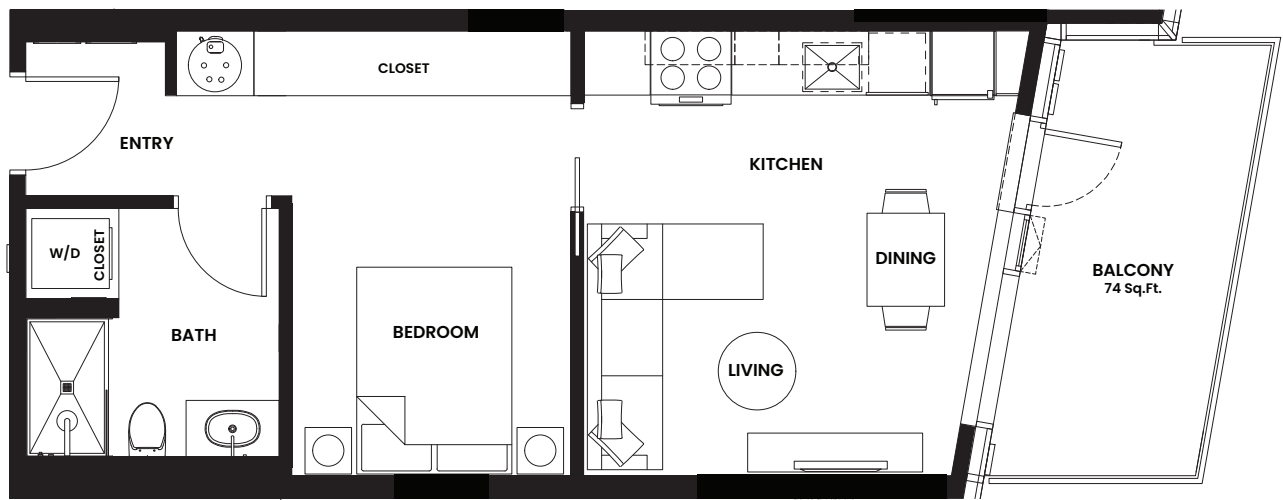

IVEDGE

LINE 03

Junior 1 Bed + 1 Bath
479-705 Sq.Ft.