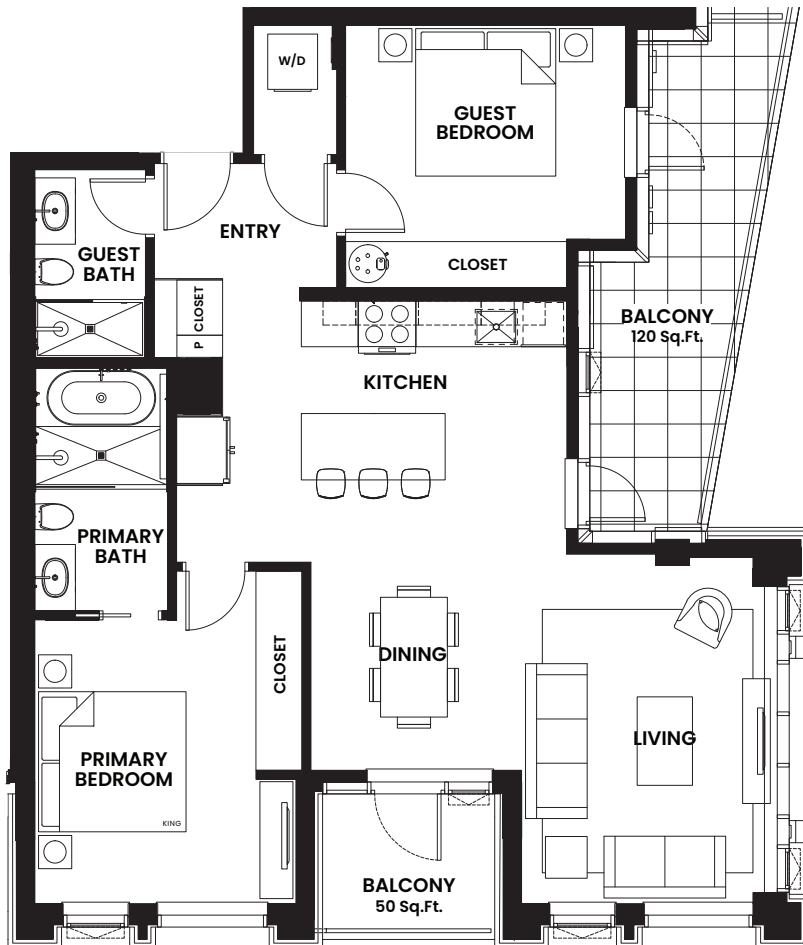

THE WEDGE

UNIT 304

2 Bed + 2 Bath
1,063 Sq.Ft.

thewedgenvictoria.ca

952 Johnson Street
Victoria, BC

Devon
PROPERTIES