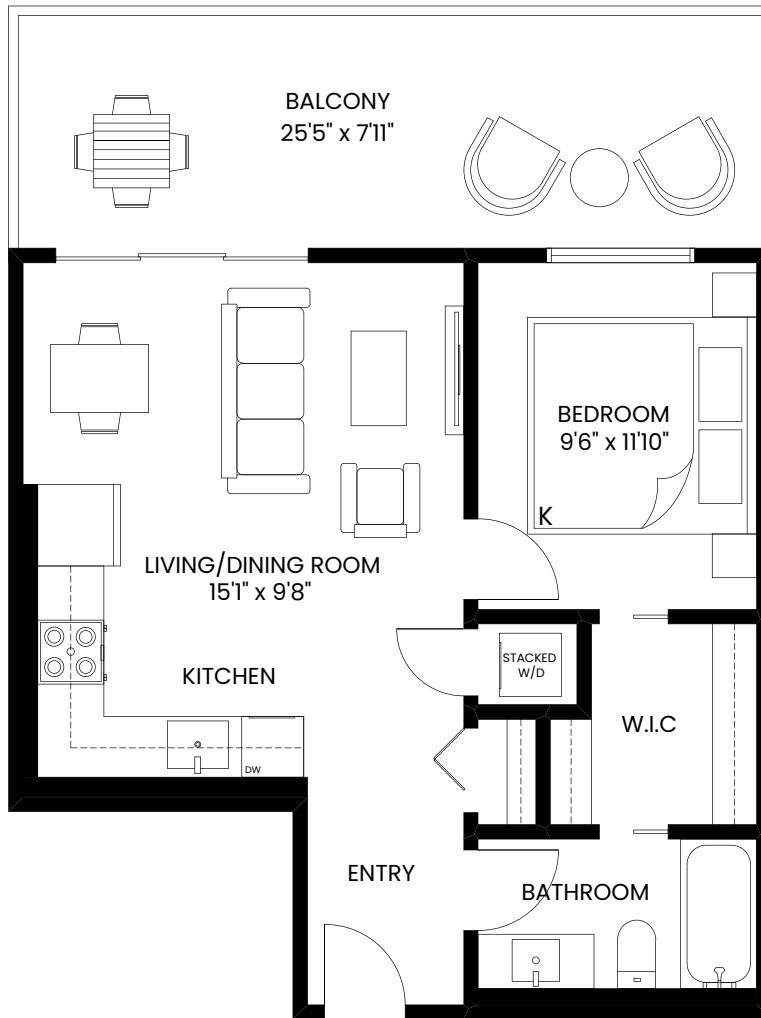

ADELAIDE

UNIT T

1 Bed + 1 Bath

543 Sq.Ft.

Balcony 202 Sq.Ft. - 207 Sq.Ft.

Level 5

Level 6

adelaidewestbay.com