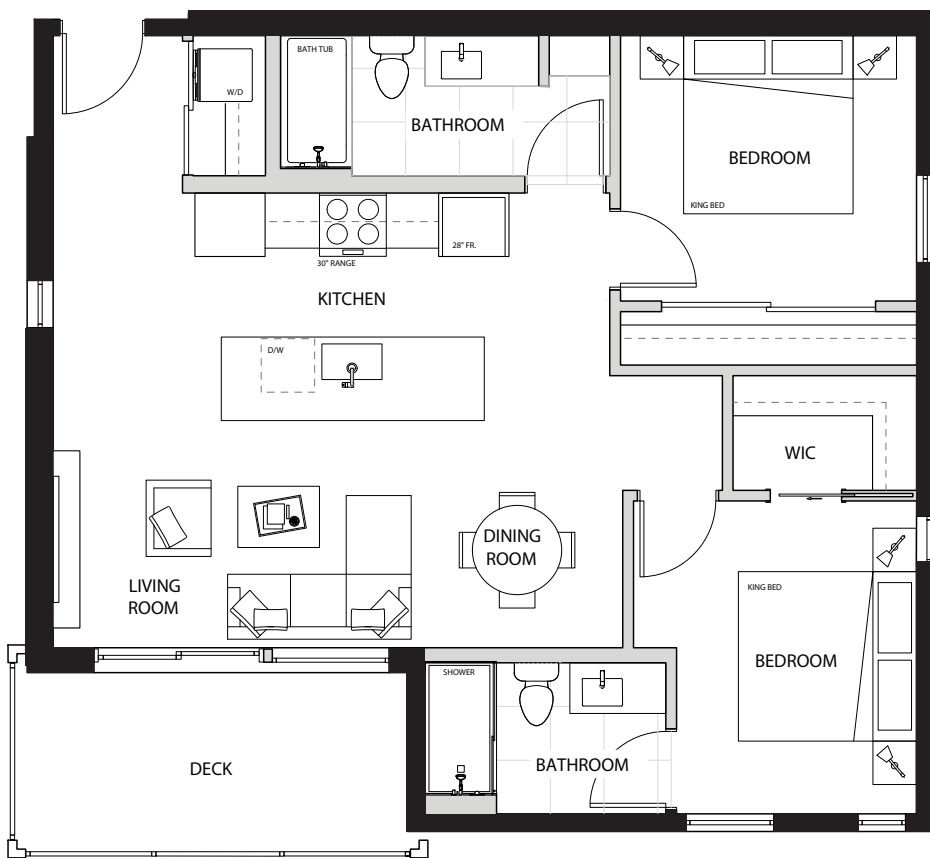

# BRIO STOCKTON BUILDING A

511/611

2 BEDROOM  
2 BATHROOM

INT. 856 SQ. FT.  
EXT. 97 SQ. FT.  
TOTAL 953 SQ. FT.

The developer reserves the right to make modifications. Sizes and dimensions are approximate and may vary with actual strata plans, survey and model. Areas shown are measured to the centreline of: suite separation wall; exterior window glazing; exterior steel studs and exterior walls. This is not an offering for sale. Such an offering must be accompanied by a disclosure statement. E&OE