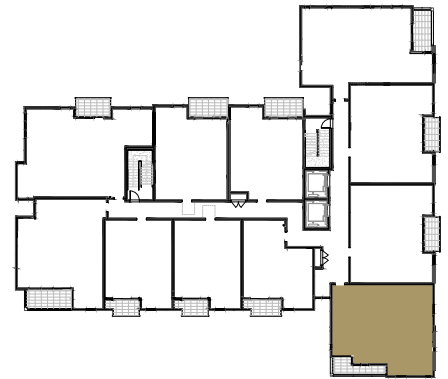

# BRIO STOCKTON BUILDING A

511/611

2 BEDROOM  
2 BATHROOM

INT. 856 SQ. FT.  
EXT. 97 SQ. FT.  
TOTAL 953 SQ. FT.

The developer reserves the right to make modifications. Sizes and dimensions are approximate and may vary with actual strata plans, survey and model. Areas shown are measured to the centreline of: suite separation wall; exterior window glazing; exterior steel studs and exterior walls. This is not an offering for sale. Such an offering must be accompanied by a disclosure statement. E&OE