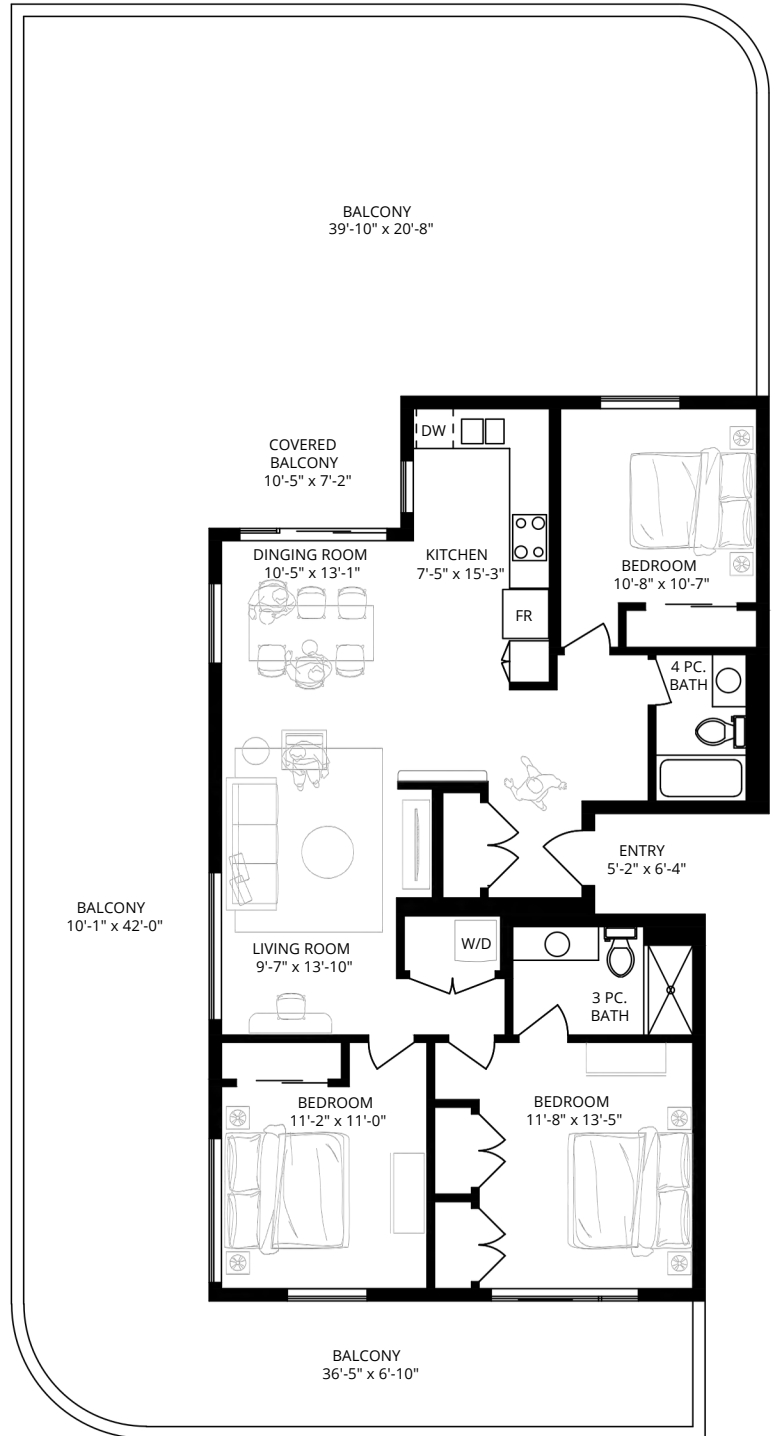

Dimensions, sizes, specifications, layouts and materials are approximate only and subject to change without notice. E&OE

1120 Burdett Avenue

778.766.3821

monashee@devonproperties.com