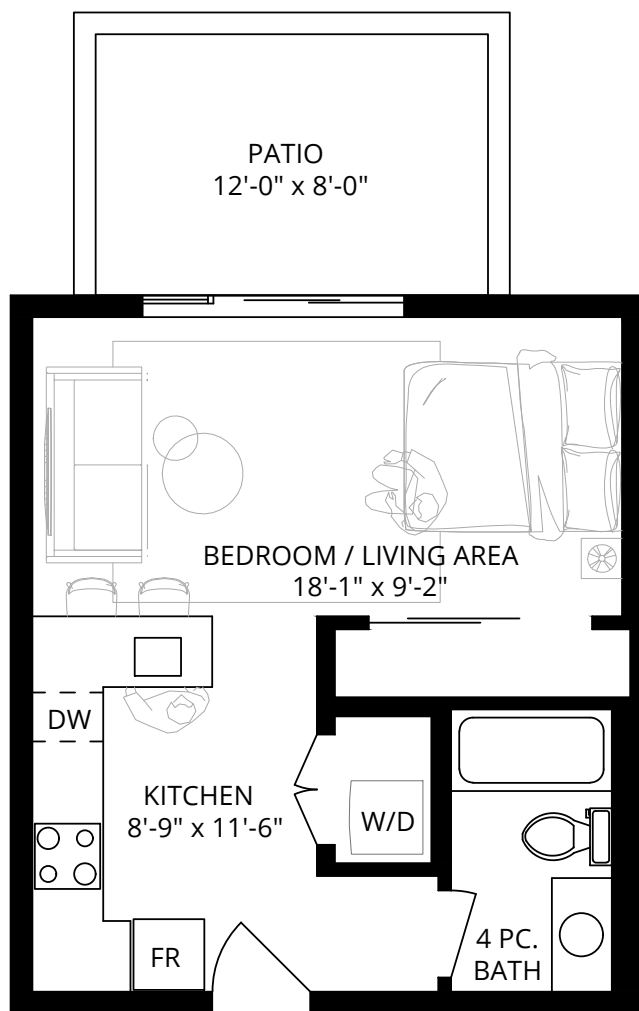

INT. 1102 SF
EXT. 192 SF
TOTAL. 1294 SF

Dimensions, sizes, specifications, layouts and materials are approximate only and subject to change without notice. E&OE

MONASHEE

209/309

2 BEDROOM
2 BATHROOM

INT. 1102 SF
EXT. 65 SF
TOTAL. 1167 SF

Dimensions, sizes, specifications, layouts and materials are approximate only and subject to change without notice. E&OE

MONASHEE

108

STUDIO

INT. 400 SF
EXT. 96 SF
TOTAL. 496 SF

Dimensions, sizes, specifications, layouts and materials are approximate only and subject to change without notice. E&OE

MONASHEE

210/310

1 BEDROOM
1 BATHROOM
+ DEN

INT. 780 SF
EXT. 73 SF
TOTAL. 853 SF

Dimensions, sizes, specifications, layouts and materials are approximate only and subject to change without notice. E&OE

MONASHEE

Dimensions, sizes, specifications, layouts and materials are approximate only and subject to change without notice. E&OE

MONASHEE

404/405

STUDIO

INT. 350 SF
EXT. 64 SF
TOTAL. 414 SF

Dimensions, sizes, specifications, layouts and materials are approximate only and subject to change without notice. E&OE