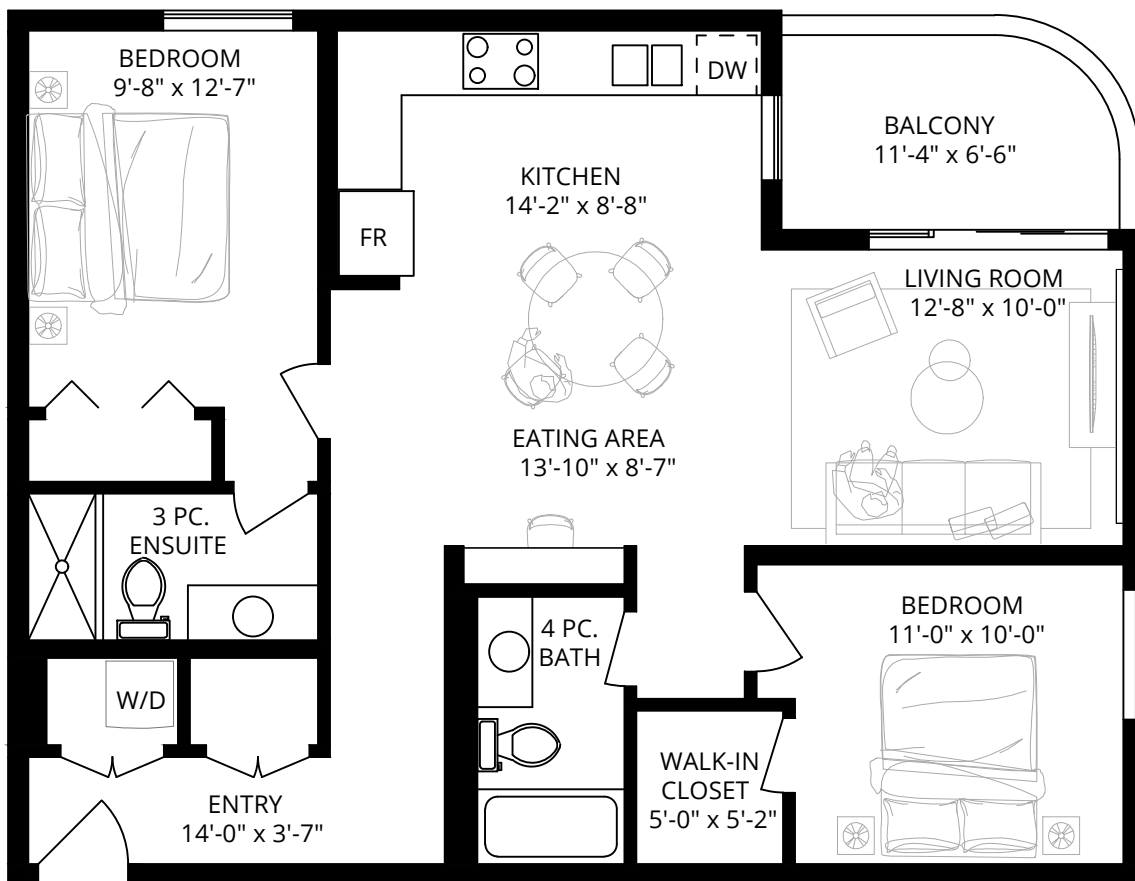

STUDIO

INT. 457 SF
EXT. 36 SF
TOTAL. 493 SF

Dimensions, sizes, specifications, layouts and materials are approximate only and subject to change without notice. E&OE

MONASHEE

105

2 BEDROOM
2 BATHROOM

INT. 974 SF
EXT. 236 SF
TOTAL. 1210 SF

Dimensions, sizes, specifications, layouts and materials are approximate only and subject to change without notice. E&OE

MONASHEE

207/307

2 BEDROOM
2 BATHROOM

INT. 974 SF
EXT. 70 SF
TOTAL. 1044 SF

Dimensions, sizes, specifications, layouts and materials are approximate only and subject to change without notice. E&OE

MONASHEE

106

1 BEDROOM
1 BATHROOM

INT. 664 SF
EXT. 257 SF
TOTAL. 921 SF

Dimensions, sizes, specifications, layouts and materials are approximate only and subject to change without notice. E&OE

MONASHEE

208/308

INT. 1102 SF
EXT. 192 SF
TOTAL. 1294 SF

Dimensions, sizes, specifications, layouts and materials are approximate only and subject to change without notice. E&OE

MONASHEE

209/309

2 BEDROOM
2 BATHROOM

INT. 1102 SF
EXT. 65 SF
TOTAL. 1167 SF