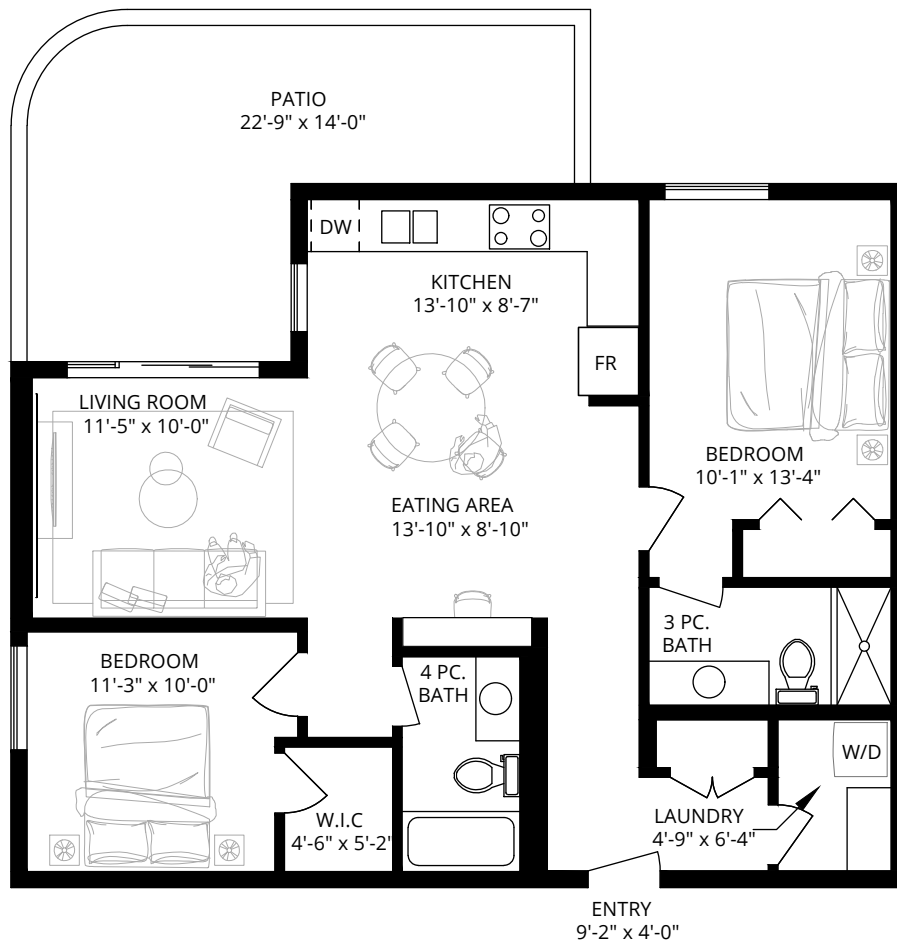

MONASHEE

201/301

**2 BEDROOM
2 BATHROOM**

**INT. 964 SF
EXT. 67 SF
TOTAL. 1031 SF**

Dimensions, sizes, specifications, layouts and materials are approximate only and subject to change without notice. E&OE

MONASHEE

202/302

1 BEDROOM
1 BATHROOM

INT. 604 SF
EXT. 103 SF
TOTAL. 707 SF

Dimensions, sizes, specifications, layouts and materials are approximate only and subject to change without notice. E&OE

MONASHEE

101

**2 BEDROOM
2 BATHROOM**

**INT. 962 SF
EXT. 228 SF
TOTAL. 1190 SF**

Dimensions, sizes, specifications, layouts and materials are approximate only and subject to change without notice. E&OE

203/303/402/502

MONASHEE

**2 BEDROOM
2 BATHROOM**

**INT. 963 SF
EXT. 61 SF
TOTAL. 1024 SF**

Dimensions, sizes, specifications, layouts and materials are approximate only and subject to change without notice. E&OE

MONASHEE