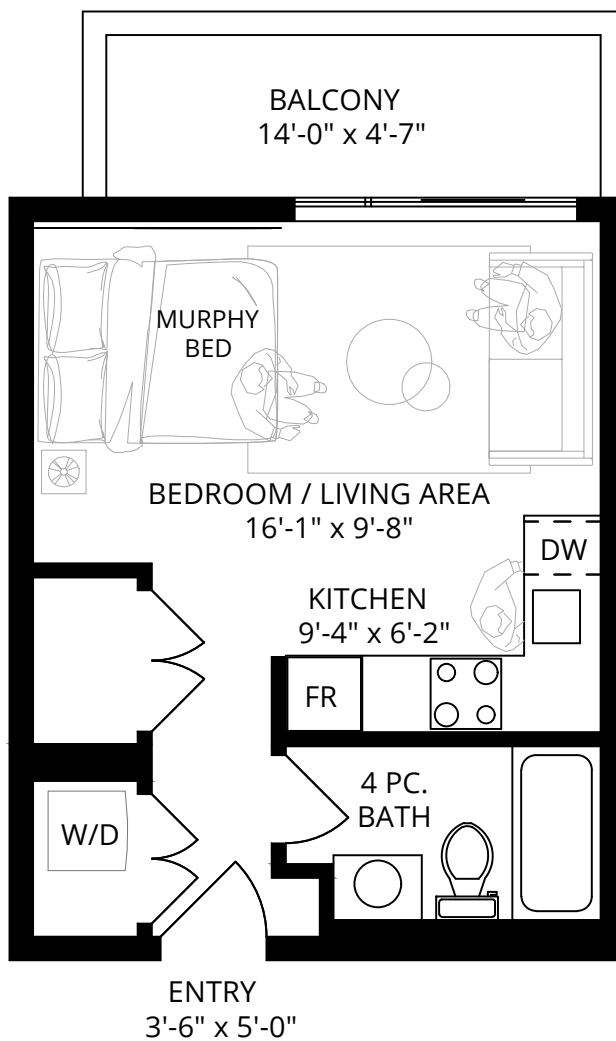

MONASHEE

202/302

1 BEDROOM
1 BATHROOM

INT. 604 SF
EXT. 103 SF
TOTAL. 707 SF

Dimensions, sizes, specifications, layouts and materials are approximate only and subject to change without notice. E&OE

MONASHEE

403

STUDIO

INT. 426 SF
EXT. 68 SF
TOTAL. 494 SF

Dimensions, sizes, specifications, layouts and materials are approximate only and subject to change without notice. E&OE

MONASHEE

503

STUDIO

INT. 426 SF
TOTAL. 426 SF

Dimensions, sizes, specifications, layouts and materials are approximate only and subject to change without notice. E&OE

MONASHEE

404/405

STUDIO

INT. 350 SF
EXT. 64 SF
TOTAL. 414 SF

Dimensions, sizes, specifications, layouts and materials are approximate only and subject to change without notice. E&OE

MONASHEE

504/505

STUDIO

INT. 350 SF
TOTAL. 350 SF

ENTRY
3'-6" x 5'-0"

Dimensions, sizes, specifications, layouts and materials are approximate only and subject to change without notice. E&OE

MONASHEE

406