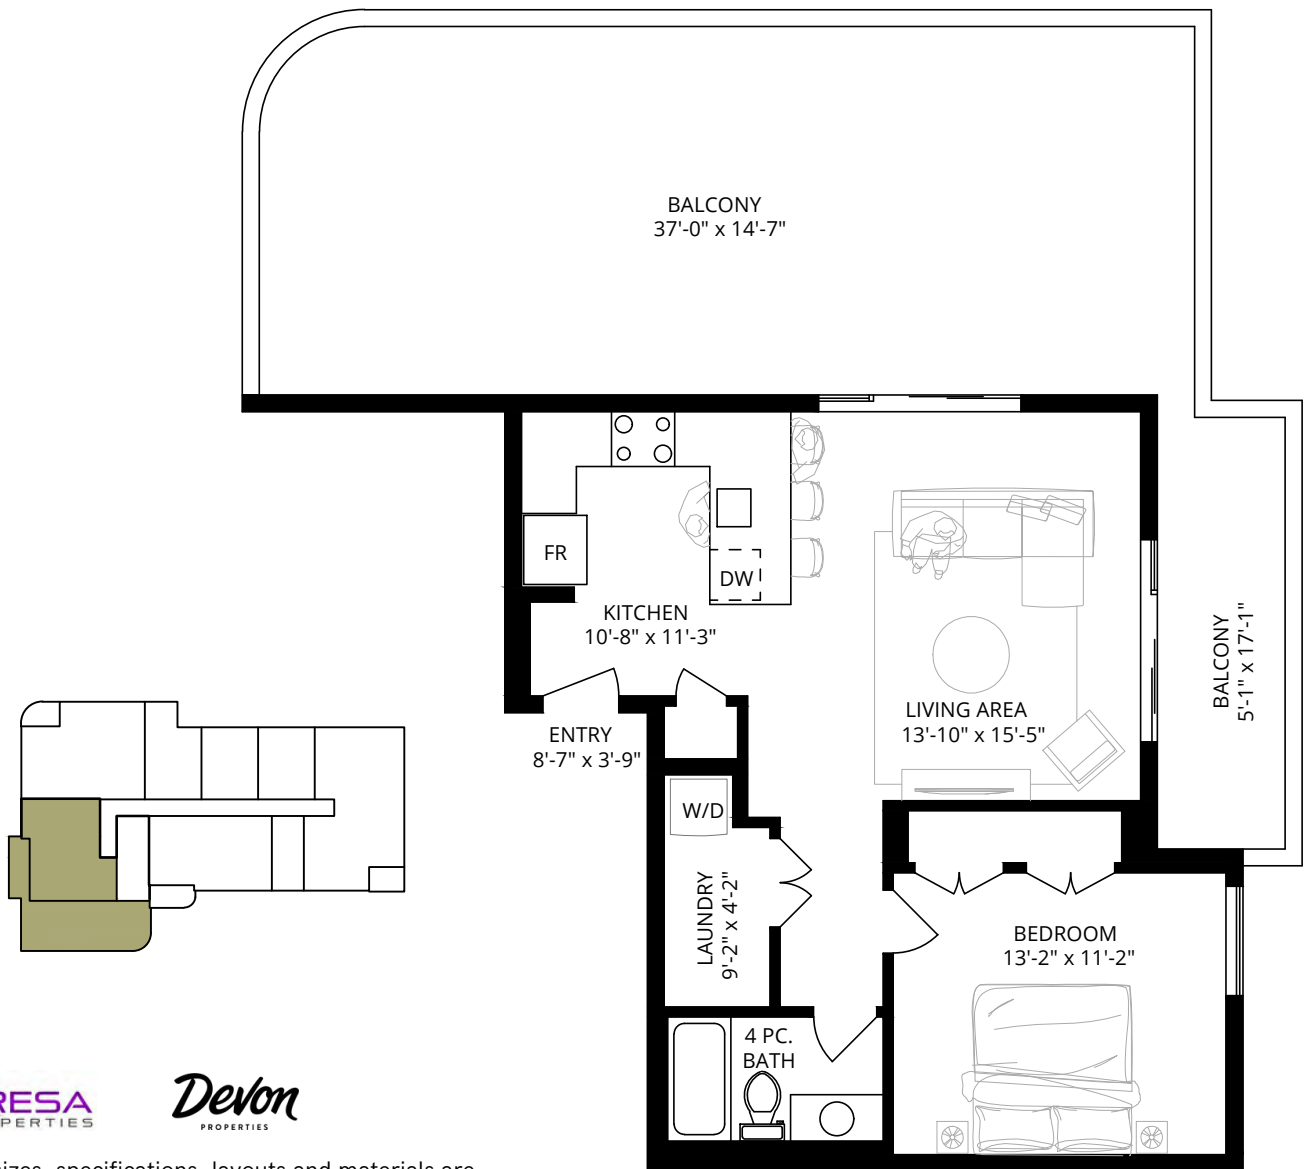

Dimensions, sizes, specifications, layouts and materials are approximate only and subject to change without notice. E&OE

1120 Burdett Avenue

778.766.3821

monashee@devonproperties.com