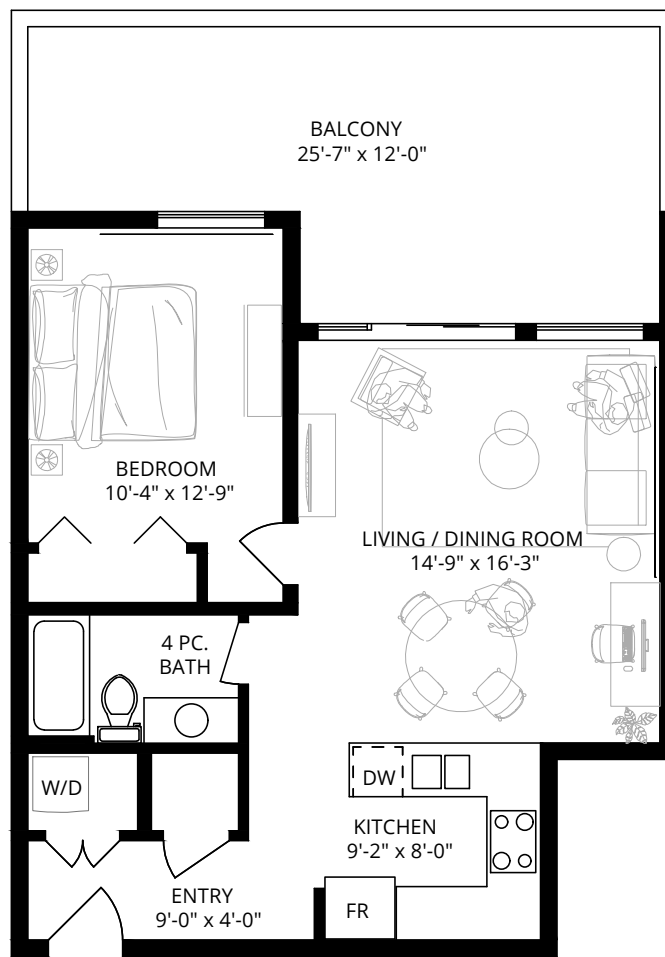

MONASHEE

202/302

1 BEDROOM
1 BATHROOM

INT. 604 SF
EXT. 103 SF
TOTAL. 707 SF

Dimensions, sizes, specifications, layouts and materials are approximate only and subject to change without notice. E&OE

MONASHEE

STUDIO

INT. 457 SF
EXT. 36 SF
TOTAL. 493 SF

Dimensions, sizes, specifications, layouts and materials are approximate only and subject to change without notice. E&OE

MONASHEE

105

2 BEDROOM
2 BATHROOM

INT. 974 SF
EXT. 236 SF
TOTAL. 1210 SF

Dimensions, sizes, specifications, layouts and materials are approximate only and subject to change without notice. E&OE

MONASHEE

207/307

2 BEDROOM
2 BATHROOM

INT. 974 SF
EXT. 70 SF
TOTAL. 1044 SF

Dimensions, sizes, specifications, layouts and materials are approximate only and subject to change without notice. E&OE

MONASHEE

106

1 BEDROOM
1 BATHROOM

INT. 664 SF
EXT. 257 SF
TOTAL. 921 SF

Dimensions, sizes, specifications, layouts and materials are approximate only and subject to change without notice. E&OE

MONASHEE

208/308