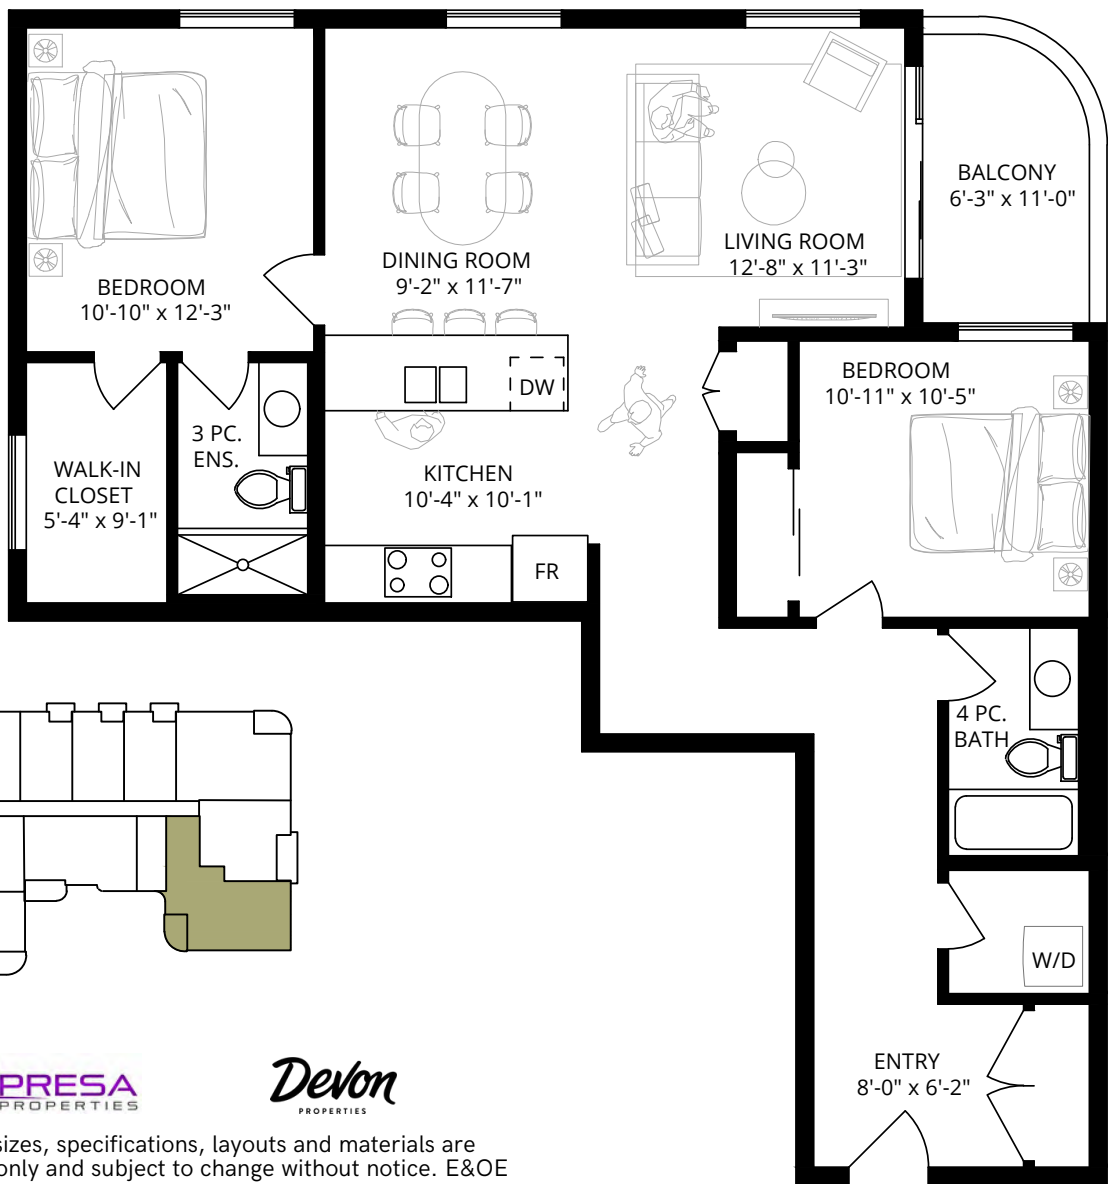

INT. 1102 SF
EXT. 192 SF
TOTAL. 1294 SF

Dimensions, sizes, specifications, layouts and materials are approximate only and subject to change without notice. E&OE

MONASHEE

209/309

2 BEDROOM
2 BATHROOM

INT. 1102 SF
EXT. 65 SF
TOTAL. 1167 SF

Dimensions, sizes, specifications, layouts and materials are approximate only and subject to change without notice. E&OE

MONASHEE

108

STUDIO

INT. 400 SF
EXT. 96 SF
TOTAL. 496 SF

Dimensions, sizes, specifications, layouts and materials are approximate only and subject to change without notice. E&OE

MONASHEE

210/310

1 BEDROOM
1 BATHROOM
+ DEN

INT. 780 SF
EXT. 73 SF
TOTAL. 853 SF

Dimensions, sizes, specifications, layouts and materials are approximate only and subject to change without notice. E&OE

MONASHEE