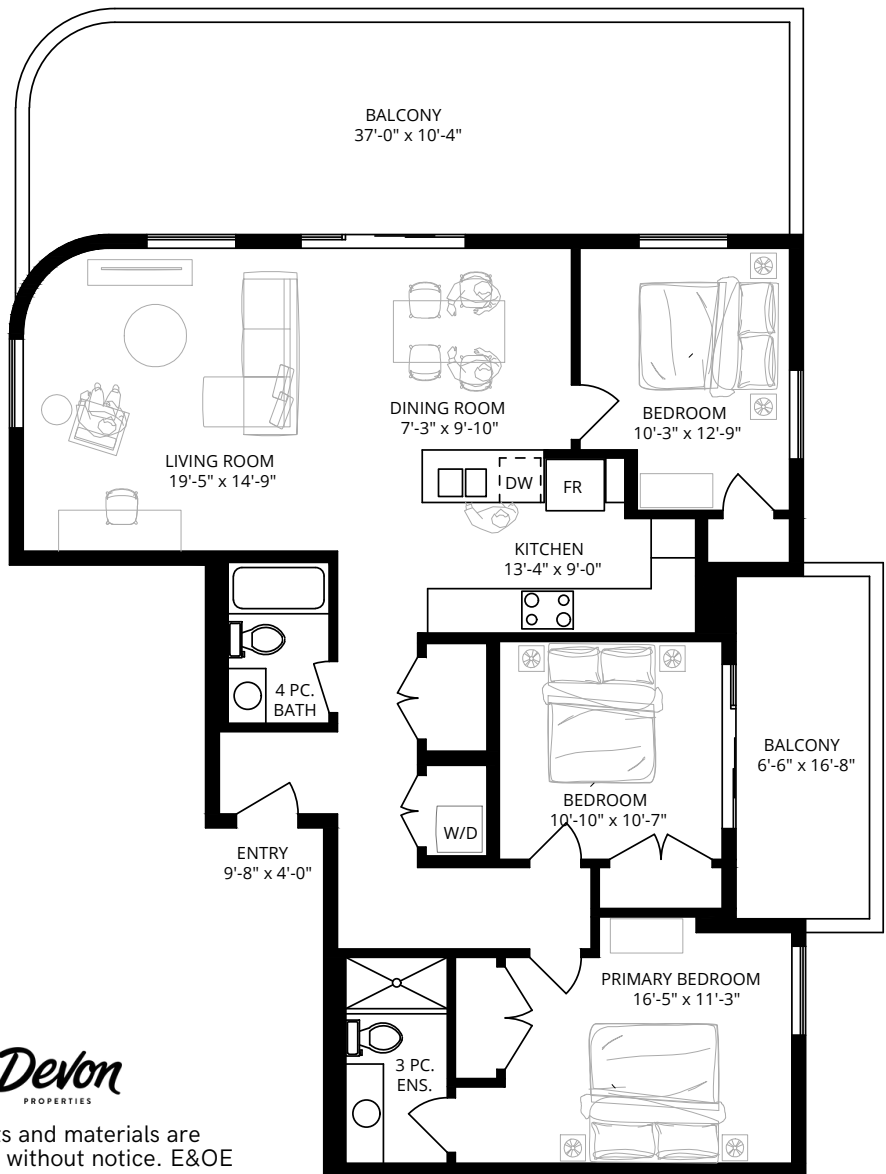

MONASHEE

202/302

1 BEDROOM
1 BATHROOM

INT. 604 SF
EXT. 103 SF
TOTAL. 707 SF

Dimensions, sizes, specifications, layouts and materials are approximate only and subject to change without notice. E&OE

MONASHEE

monashee@devonproperties.com

MONASHEE

506

3 BEDROOM
2 BATHROOM

INT. 1240 SF
EXT. 62 SF
TOTAL. 1302 SF

Dimensions, sizes, specifications, layouts and materials are approximate only and subject to change without notice. E&OE

1120 Burdett Avenue

778.766.3821

monashee@devonproperties.com

MONASHEE

407/507

1 BEDROOM
1 BATHROOM
+ DEN

INT. 766 SF
EXT. 80 SF
TOTAL. 846 SF

Dimensions, sizes, specifications, layouts and materials are approximate only and subject to change without notice. E&OE

MONASHEE

401

3 BEDROOM
2 BATHROOM

INT. 1274 SF
EXT. 490 SF
TOTAL. 1764 SF

Dimensions, sizes, specifications, layouts and materials are approximate only and subject to change without notice. E&OE

MONASHEE

501