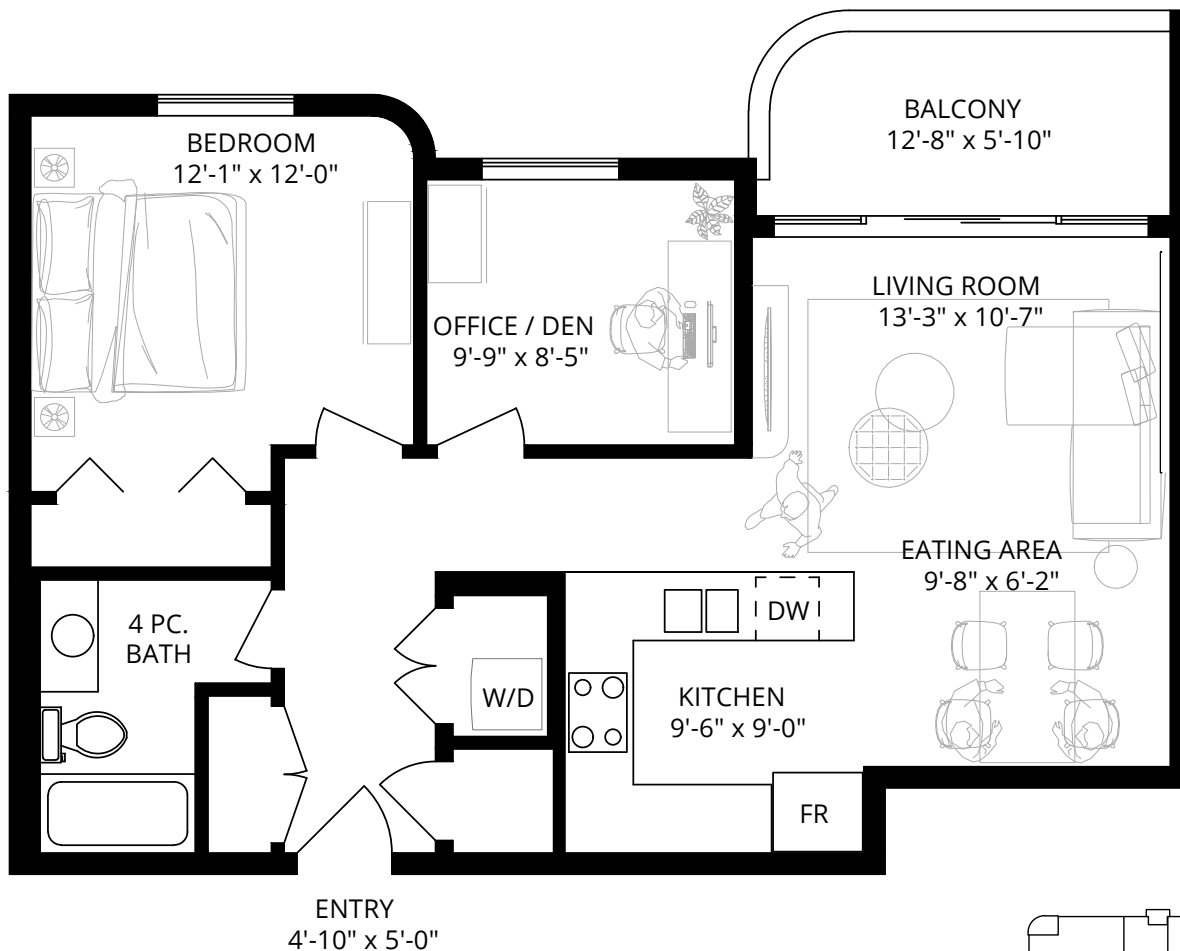

INT. 1102 SF
EXT. 192 SF
TOTAL. 1294 SF

Dimensions, sizes, specifications, layouts and materials are approximate only and subject to change without notice. E&OE

MONASHEE

209/309

2 BEDROOM
2 BATHROOM

INT. 1102 SF
EXT. 65 SF
TOTAL. 1167 SF

Dimensions, sizes, specifications, layouts and materials are approximate only and subject to change without notice. E&OE

MONASHEE

108

STUDIO

INT. 400 SF
EXT. 96 SF
TOTAL. 496 SF

Dimensions, sizes, specifications, layouts and materials are approximate only and subject to change without notice. E&OE

MONASHEE

210/310

1 BEDROOM
1 BATHROOM
+ DEN

INT. 780 SF
EXT. 73 SF
TOTAL. 853 SF

Dimensions, sizes, specifications, layouts and materials are approximate only and subject to change without notice. E&OE

MONASHEE

403

STUDIO

INT. 426 SF
EXT. 68 SF
TOTAL. 494 SF

Dimensions, sizes, specifications, layouts and materials are approximate only and subject to change without notice. E&OE

MONASHEE

503

STUDIO

INT. 426 SF
TOTAL. 426 SF