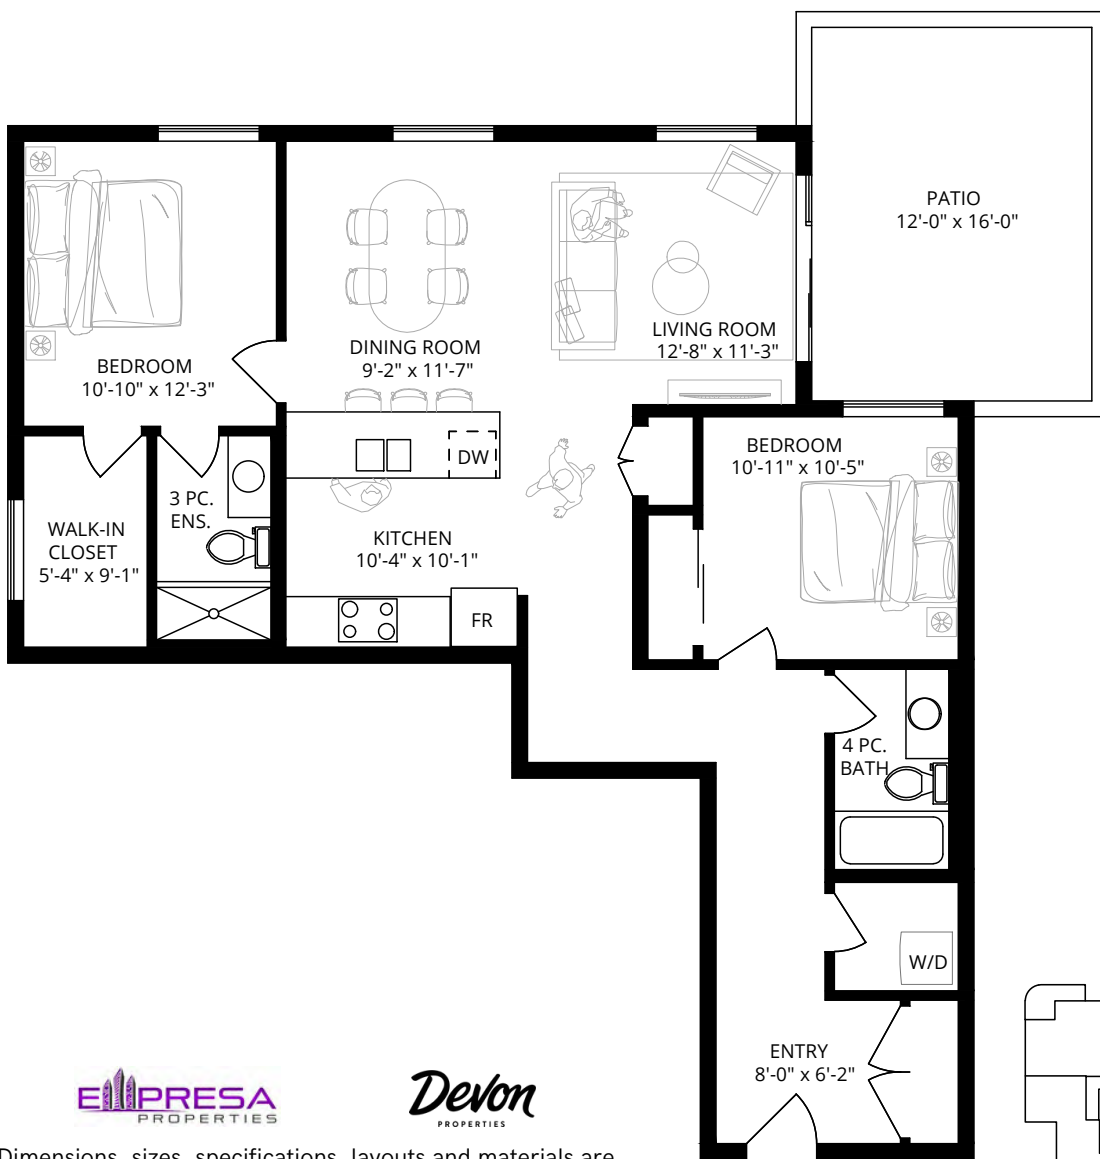

MONASHEE

106

1 BEDROOM
1 BATHROOM

INT. 664 SF
EXT. 257 SF
TOTAL. 921 SF

Dimensions, sizes, specifications, layouts and materials are approximate only and subject to change without notice. E&OE

MONASHEE

208/308

1 BEDROOM
1 BATHROOM

INT. 664 SF
EXT. 92 SF
TOTAL. 756 SF

Dimensions, sizes, specifications, layouts and materials are approximate only and subject to change without notice. E&OE

MONASHEE

107

2 BEDROOM
2 BATHROOM

INT. 1102 SF
EXT. 192 SF
TOTAL. 1294 SF

Dimensions, sizes, specifications, layouts and materials are approximate only and subject to change without notice. E&OE

MONASHEE

209/309

2 BEDROOM
2 BATHROOM

INT. 1102 SF
EXT. 65 SF
TOTAL. 1167 SF

Dimensions, sizes, specifications, layouts and materials are approximate only and subject to change without notice. E&OE

MONASHEE

108

STUDIO

INT. 400 SF
EXT. 96 SF
TOTAL. 496 SF

Dimensions, sizes, specifications, layouts and materials are approximate only and subject to change without notice. E&OE