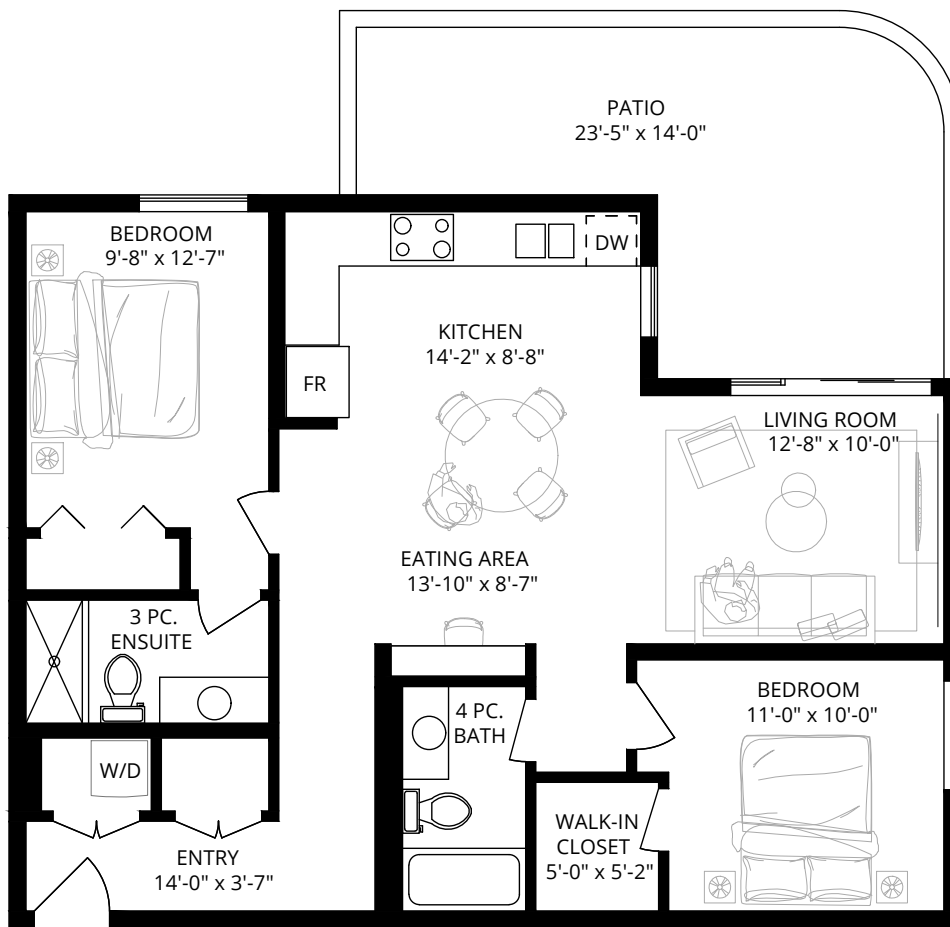

102/103/104

STUDIO

INT. **457 SF**
EXT. **123 SF**
TOTAL. **580 SF**

Dimensions, sizes, specifications, layouts and materials are approximate only and subject to change without notice. E&OE

MONASHEE

204/205/206
304/305/306

STUDIO

INT. 457 SF
EXT. 36 SF
TOTAL. 493 SF

Dimensions, sizes, specifications, layouts and materials are approximate only and subject to change without notice. E&OE

MONASHEE

105

2 BEDROOM
2 BATHROOM

INT. 974 SF
EXT. 236 SF
TOTAL. 1210 SF

Dimensions, sizes, specifications, layouts and materials are approximate only and subject to change without notice. E&OE

MONASHEE

207/307

2 BEDROOM
2 BATHROOM

INT. 974 SF
EXT. 70 SF
TOTAL. 1044 SF

Dimensions, sizes, specifications, layouts and materials are approximate only and subject to change without notice. E&OE

MONASHEE

106

1 BEDROOM
1 BATHROOM

INT. 664 SF
EXT. 257 SF
TOTAL. 921 SF

Dimensions, sizes, specifications, layouts and materials are approximate only and subject to change without notice. E&OE

MONASHEE

208/308