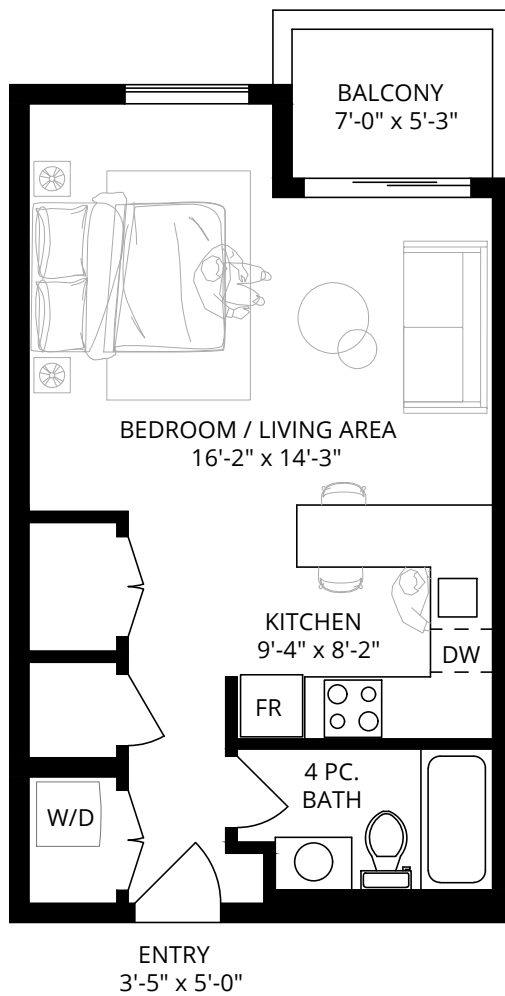

MONASHEE

202/302

1 BEDROOM
1 BATHROOM

INT. 604 SF
EXT. 103 SF
TOTAL. 707 SF

Dimensions, sizes, specifications, layouts and materials are approximate only and subject to change without notice. E&OE

MONASHEE

MONASHEE

**2 BEDROOM
2 BATHROOM**

**INT. 963 SF
EXT. 61 SF
TOTAL. 1024 SF**

Dimensions, sizes, specifications, layouts and materials are approximate only and subject to change without notice. E&OE

MONASHEE

102/103/104

STUDIO

INT. **457 SF**
EXT. **123 SF**
TOTAL. **580 SF**

Dimensions, sizes, specifications, layouts and materials are approximate only and subject to change without notice. E&OE

MONASHEE

204/205/206
304/305/306

STUDIO

INT. 457 SF
EXT. 36 SF
TOTAL. 493 SF

Dimensions, sizes, specifications, layouts and materials are approximate only and subject to change without notice. E&OE

MONASHEE

105

2 BEDROOM
2 BATHROOM

INT. 974 SF
EXT. 236 SF
TOTAL. 1210 SF