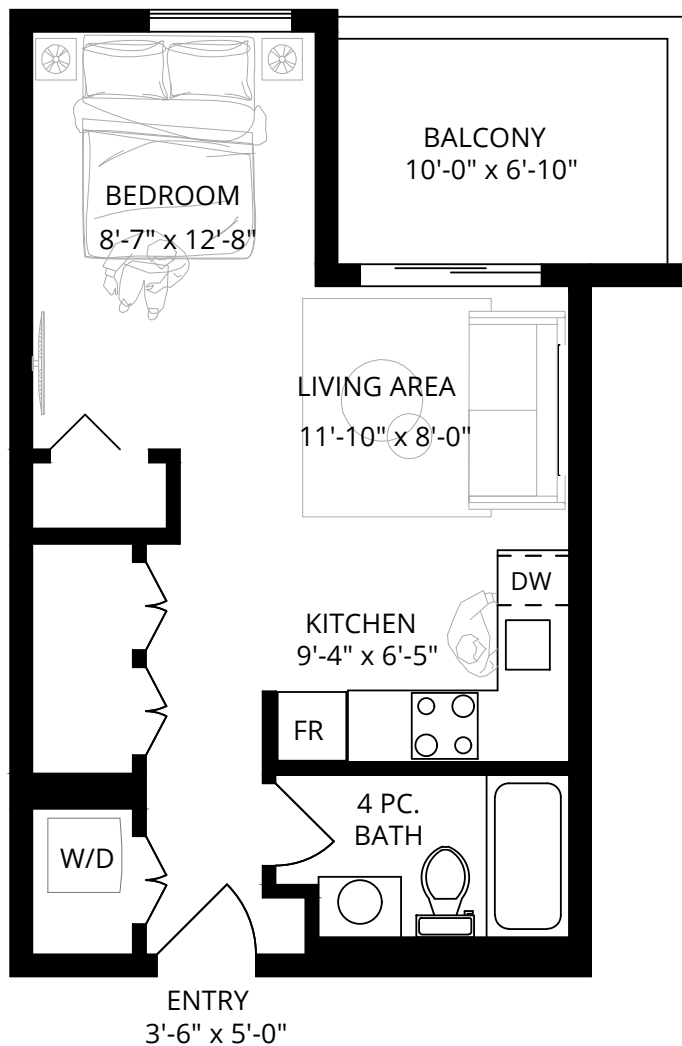

MONASHEE

202/302

1 BEDROOM
1 BATHROOM

INT. 604 SF
EXT. 103 SF
TOTAL. 707 SF

Dimensions, sizes, specifications, layouts and materials are approximate only and subject to change without notice. E&OE

MONASHEE

Dimensions, sizes, specifications, layouts and materials are approximate only and subject to change without notice. E&OE

MONASHEE

108

STUDIO

INT. 400 SF
EXT. 96 SF
TOTAL. 496 SF

Dimensions, sizes, specifications, layouts and materials are approximate only and subject to change without notice. E&OE

MONASHEE

210/310

1 BEDROOM
1 BATHROOM
+ DEN

INT. 780 SF
EXT. 73 SF
TOTAL. 853 SF

Dimensions, sizes, specifications, layouts and materials are approximate only and subject to change without notice. E&OE

MONASHEE

403

STUDIO

INT. 426 SF
EXT. 68 SF
TOTAL. 494 SF

Dimensions, sizes, specifications, layouts and materials are approximate only and subject to change without notice. E&OE

MONASHEE

503

STUDIO

INT. 426 SF
TOTAL. 426 SF