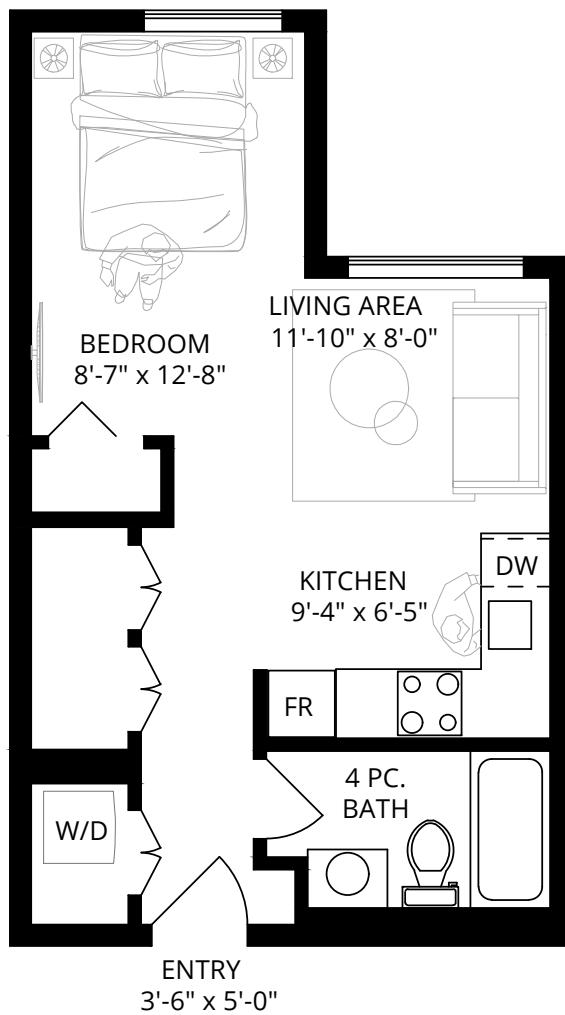

MONASHEE

202/302

1 BEDROOM
1 BATHROOM

INT. 604 SF
EXT. 103 SF
TOTAL. 707 SF

Dimensions, sizes, specifications, layouts and materials are approximate only and subject to change without notice. E&OE

MONASHEE

MONASHEE

210/310

1 BEDROOM
1 BATHROOM
+ DEN

INT. 780 SF
EXT. 73 SF
TOTAL. 853 SF

Dimensions, sizes, specifications, layouts and materials are approximate only and subject to change without notice. E&OE

MONASHEE

403

STUDIO

INT. 426 SF
EXT. 68 SF
TOTAL. 494 SF

Dimensions, sizes, specifications, layouts and materials are approximate only and subject to change without notice. E&OE

MONASHEE

503

STUDIO

INT. 426 SF
TOTAL. 426 SF

Dimensions, sizes, specifications, layouts and materials are approximate only and subject to change without notice. E&OE

MONASHEE

404/405

STUDIO

INT. 350 SF
EXT. 64 SF
TOTAL. 414 SF

Dimensions, sizes, specifications, layouts and materials are approximate only and subject to change without notice. E&OE