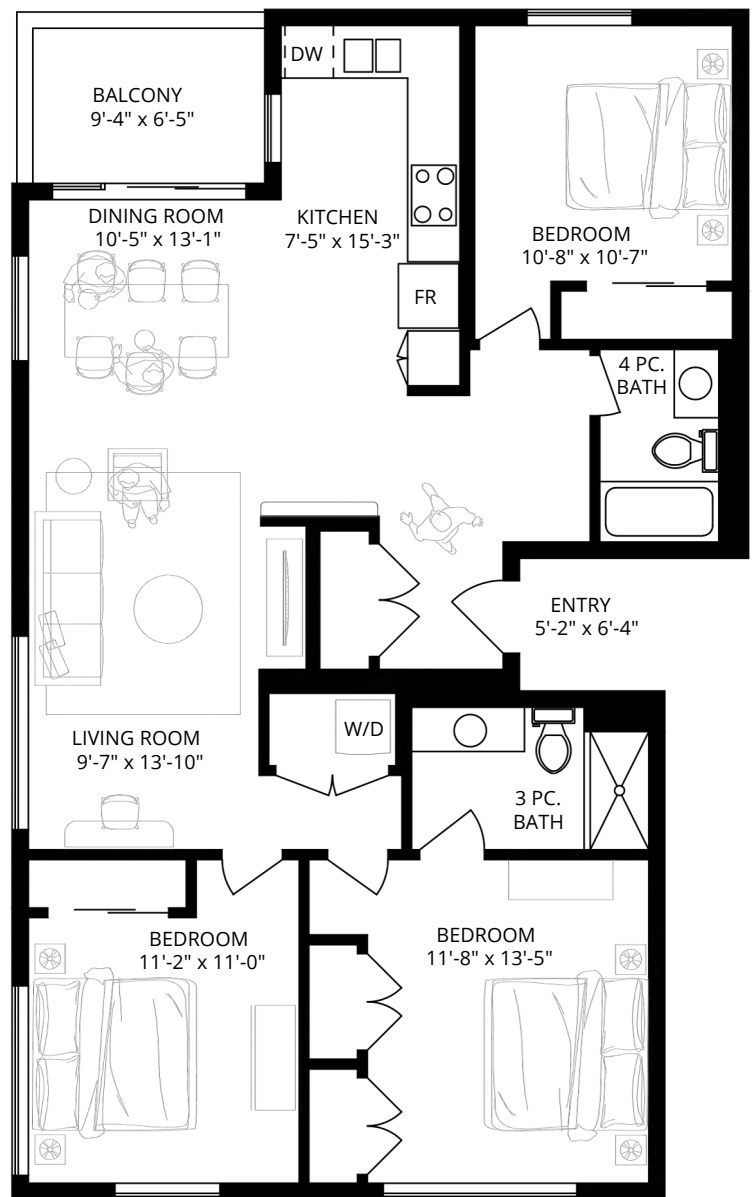

MONASHEE

202/302

1 BEDROOM
1 BATHROOM

INT. 604 SF
EXT. 103 SF
TOTAL. 707 SF

Dimensions, sizes, specifications, layouts and materials are approximate only and subject to change without notice. E&OE

MONASHEE

MONASHEE

504/505

STUDIO

INT. 350 SF
TOTAL. 350 SF

ENTRY
3'-6" x 5'-0"

Dimensions, sizes, specifications, layouts and materials are approximate only and subject to change without notice. E&OE

MONASHEE

406

monashee@devonproperties.com

MONASHEE

506

3 BEDROOM
2 BATHROOM

INT. 1240 SF
EXT. 62 SF
TOTAL. 1302 SF

Dimensions, sizes, specifications, layouts and materials are approximate only and subject to change without notice. E&OE

1120 Burdett Avenue

778.766.3821

monashee@devonproperties.com

MONASHEE

407/507

1 BEDROOM
1 BATHROOM
+ DEN

INT. 766 SF
EXT. 80 SF
TOTAL. 846 SF

Dimensions, sizes, specifications, layouts and materials are approximate only and subject to change without notice. E&OE