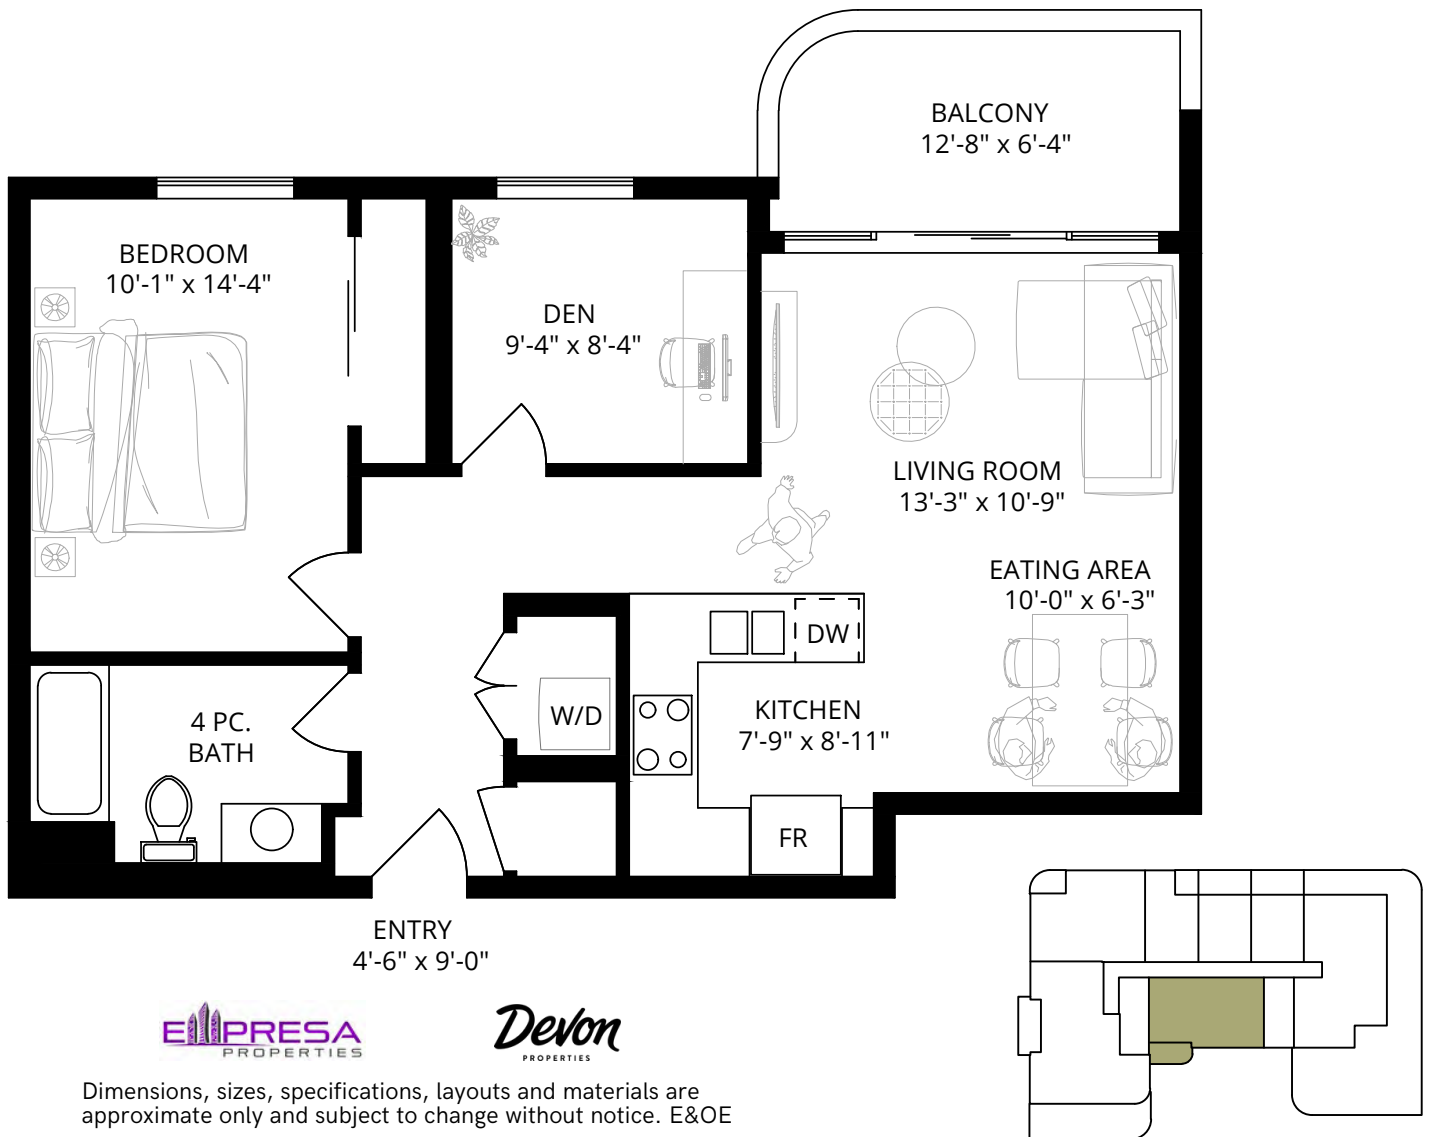

MONASHEE

202/302

1 BEDROOM
1 BATHROOM

INT. 604 SF
EXT. 103 SF
TOTAL. 707 SF

Dimensions, sizes, specifications, layouts and materials are approximate only and subject to change without notice. E&OE

MONASHEE

monashee@devonproperties.com

MONASHEE

506

3 BEDROOM
2 BATHROOM

INT. 1240 SF
EXT. 62 SF
TOTAL. 1302 SF

Dimensions, sizes, specifications, layouts and materials are approximate only and subject to change without notice. E&OE

1120 Burdett Avenue

778.766.3821

monashee@devonproperties.com

MONASHEE

407/507

1 BEDROOM
1 BATHROOM
+ DEN

INT. 766 SF
EXT. 80 SF
TOTAL. 846 SF

Dimensions, sizes, specifications, layouts and materials are approximate only and subject to change without notice. E&OE

MONASHEE

401

3 BEDROOM
2 BATHROOM

INT. 1274 SF
EXT. 490 SF
TOTAL. 1764 SF

Dimensions, sizes, specifications, layouts and materials are approximate only and subject to change without notice. E&OE

MONASHEE

501