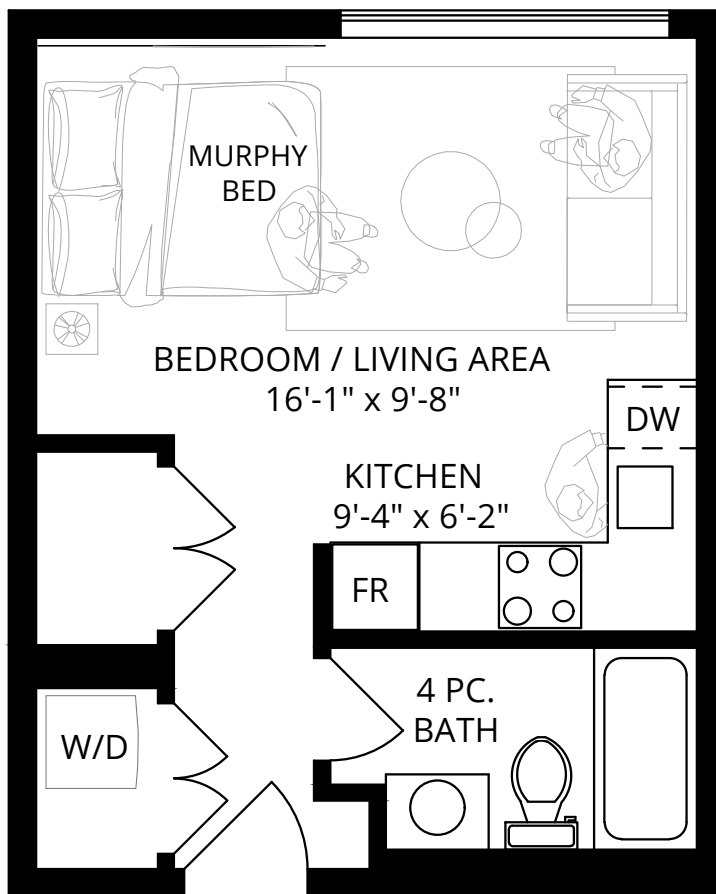

Dimensions, sizes, specifications, layouts and materials are approximate only and subject to change without notice. E&OE

MONASHEE

404/405

STUDIO

INT. 350 SF
EXT. 64 SF
TOTAL. 414 SF

Dimensions, sizes, specifications, layouts and materials are approximate only and subject to change without notice. E&OE

MONASHEE

504/505

STUDIO

INT. 350 SF
TOTAL. 350 SF

ENTRY
3'-6" x 5'-0"

Dimensions, sizes, specifications, layouts and materials are approximate only and subject to change without notice. E&OE

MONASHEE

406