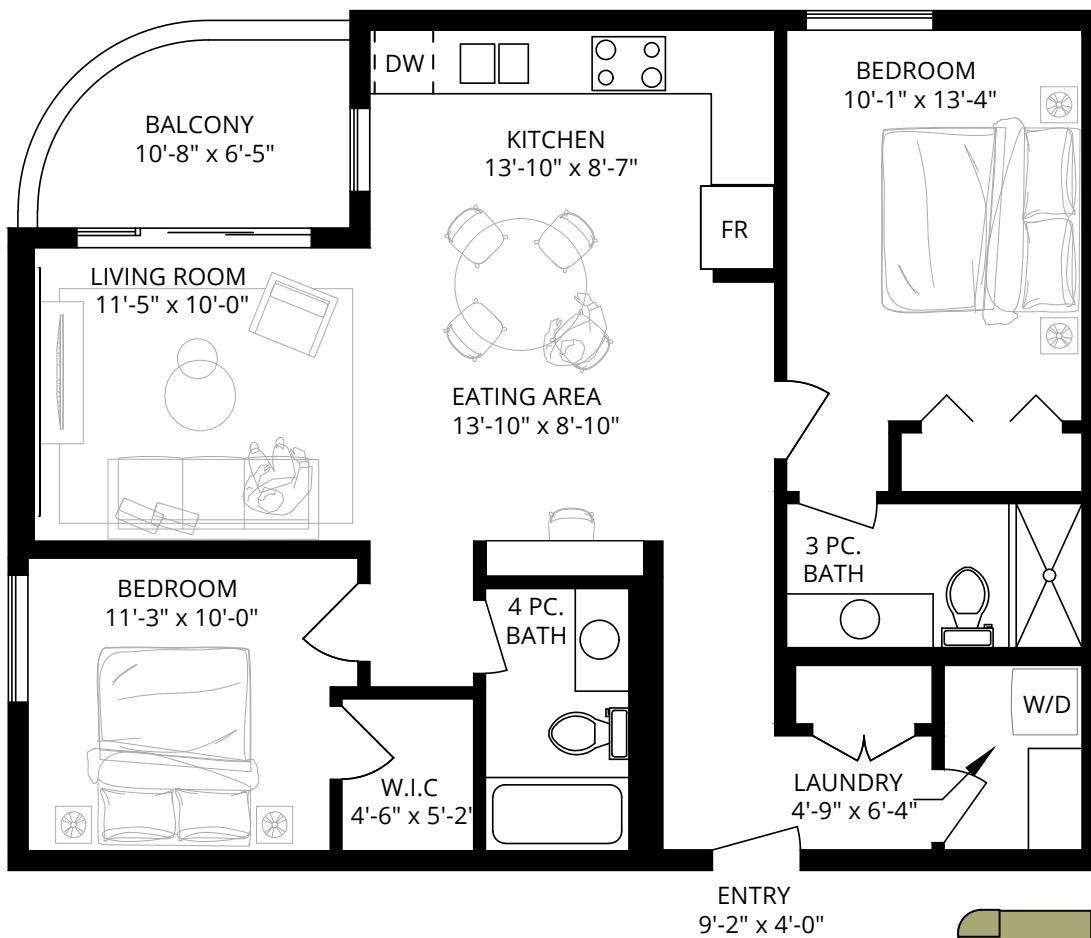

MONASHEE

201/301

**2 BEDROOM
2 BATHROOM**

**INT. 964 SF
EXT. 67 SF
TOTAL. 1031 SF**

Dimensions, sizes, specifications, layouts and materials are approximate only and subject to change without notice. E&OE

MONASHEE

202/302

1 BEDROOM
1 BATHROOM

INT. 604 SF
EXT. 103 SF
TOTAL. 707 SF

Dimensions, sizes, specifications, layouts and materials are approximate only and subject to change without notice. E&OE

MONASHEE

101

**2 BEDROOM
2 BATHROOM**

**INT. 962 SF
EXT. 228 SF
TOTAL. 1190 SF**

Dimensions, sizes, specifications, layouts and materials are approximate only and subject to change without notice. E&OE

203/303/402/502

MONASHEE

**2 BEDROOM
2 BATHROOM**

**INT. 963 SF
EXT. 61 SF
TOTAL. 1024 SF**

Dimensions, sizes, specifications, layouts and materials are approximate only and subject to change without notice. E&OE

MONASHEE