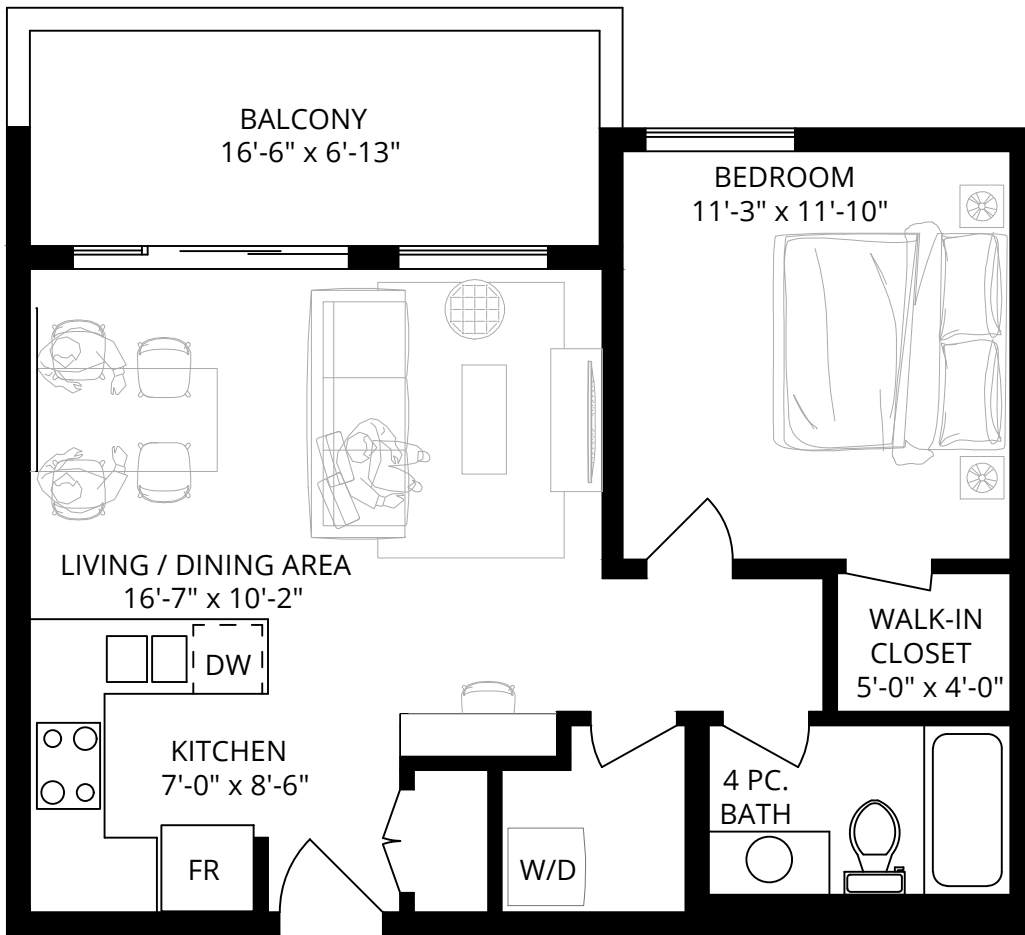

MONASHEE

201/301

**2 BEDROOM
2 BATHROOM**

**INT. 964 SF
EXT. 67 SF
TOTAL. 1031 SF**

Dimensions, sizes, specifications, layouts and materials are approximate only and subject to change without notice. E&OE

MONASHEE

202/302

1 BEDROOM
1 BATHROOM

INT. 604 SF
EXT. 103 SF
TOTAL. 707 SF

Dimensions, sizes, specifications, layouts and materials are approximate only and subject to change without notice. E&OE

MONASHEE

101

**2 BEDROOM
2 BATHROOM**

**INT. 962 SF
EXT. 228 SF
TOTAL. 1190 SF**

Dimensions, sizes, specifications, layouts and materials are approximate only and subject to change without notice. E&OE

203/303/402/502

MONASHEE

**2 BEDROOM
2 BATHROOM**

**INT. 963 SF
EXT. 61 SF
TOTAL. 1024 SF**

Dimensions, sizes, specifications, layouts and materials are approximate only and subject to change without notice. E&OE

MONASHEE