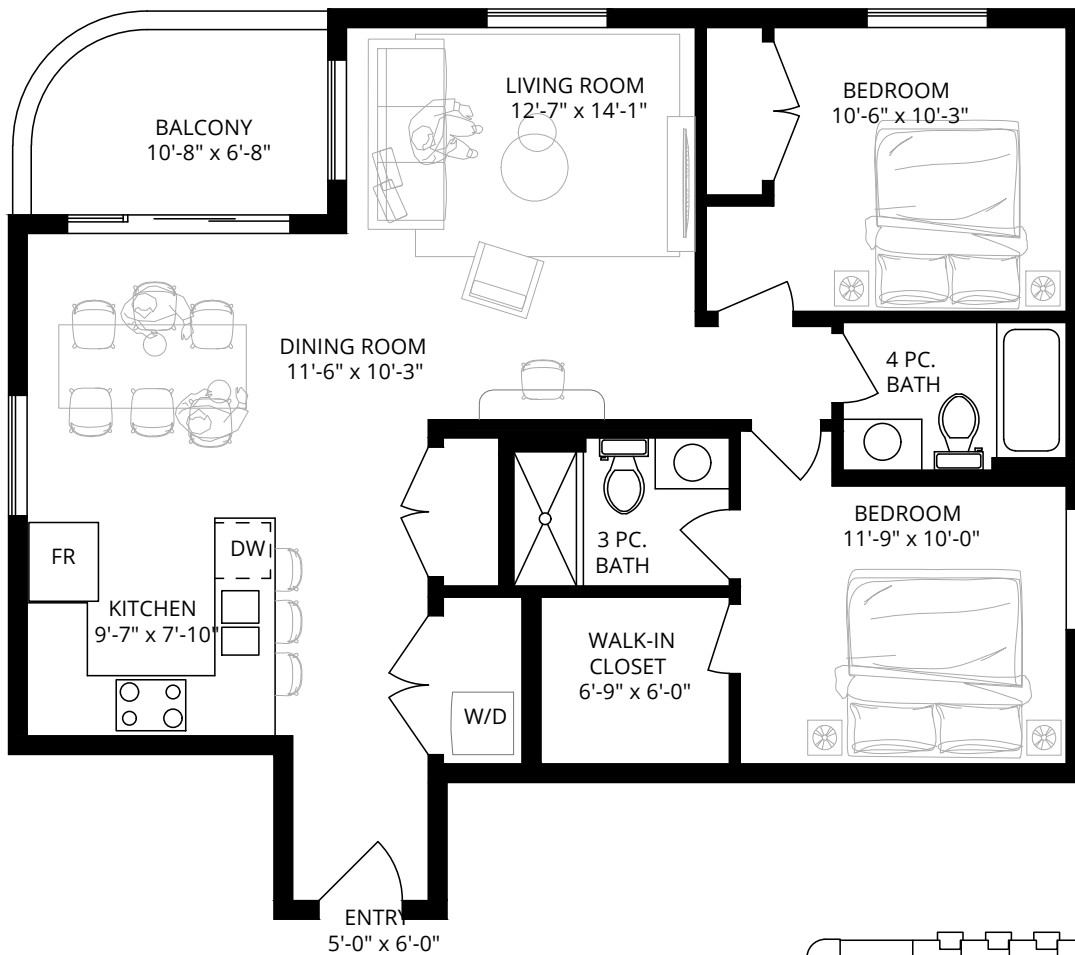

MONASHEE

201/301

**2 BEDROOM
2 BATHROOM**

**INT. 964 SF
EXT. 67 SF
TOTAL. 1031 SF**

Dimensions, sizes, specifications, layouts and materials are approximate only and subject to change without notice. E&OE

MONASHEE

202/302

1 BEDROOM
1 BATHROOM

INT. 604 SF
EXT. 103 SF
TOTAL. 707 SF

Dimensions, sizes, specifications, layouts and materials are approximate only and subject to change without notice. E&OE

MONASHEE

101

**2 BEDROOM
2 BATHROOM**

**INT. 962 SF
EXT. 228 SF
TOTAL. 1190 SF**

Dimensions, sizes, specifications, layouts and materials are approximate only and subject to change without notice. E&OE

203/303/402/502

MONASHEE

**2 BEDROOM
2 BATHROOM**

**INT. 963 SF
EXT. 61 SF
TOTAL. 1024 SF**

Dimensions, sizes, specifications, layouts and materials are approximate only and subject to change without notice. E&OE

MONASHEE