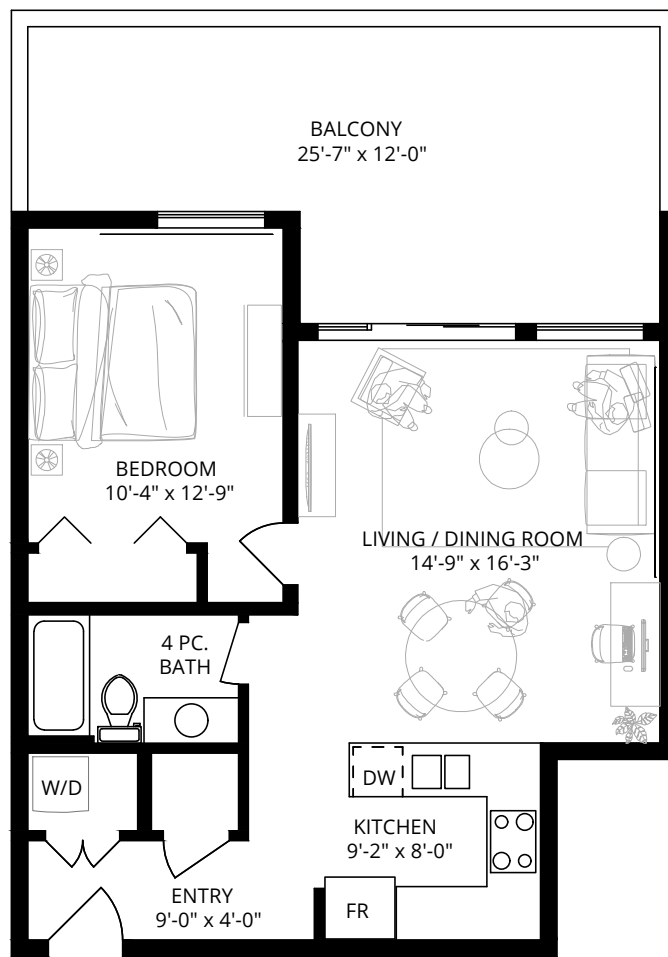

Dimensions, sizes, specifications, layouts and materials are approximate only and subject to change without notice. E&OE

MONASHEE

207/307

2 BEDROOM
2 BATHROOM

INT. 974 SF
EXT. 70 SF
TOTAL. 1044 SF

Dimensions, sizes, specifications, layouts and materials are approximate only and subject to change without notice. E&OE

MONASHEE

106

1 BEDROOM
1 BATHROOM

INT. 664 SF
EXT. 257 SF
TOTAL. 921 SF

Dimensions, sizes, specifications, layouts and materials are approximate only and subject to change without notice. E&OE

MONASHEE

208/308

1 BEDROOM
1 BATHROOM

INT. 664 SF
EXT. 92 SF
TOTAL. 756 SF

Dimensions, sizes, specifications, layouts and materials are approximate only and subject to change without notice. E&OE

MONASHEE

107

2 BEDROOM
2 BATHROOM

INT. 1102 SF
EXT. 192 SF
TOTAL. 1294 SF

Dimensions, sizes, specifications, layouts and materials are approximate only and subject to change without notice. E&OE

MONASHEE

209/309

2 BEDROOM
2 BATHROOM

INT. 1102 SF
EXT. 65 SF
TOTAL. 1167 SF