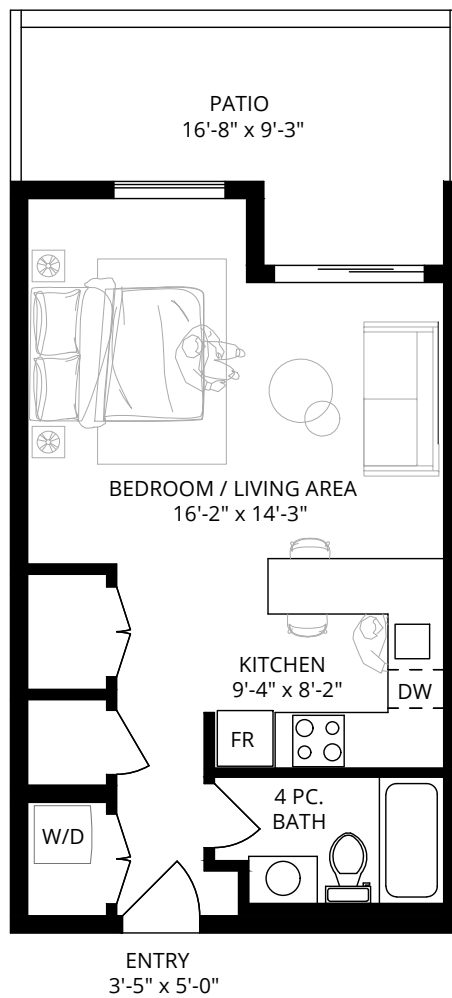

MONASHEE

202/302

1 BEDROOM
1 BATHROOM

INT. 604 SF
EXT. 103 SF
TOTAL. 707 SF

Dimensions, sizes, specifications, layouts and materials are approximate only and subject to change without notice. E&OE

MONASHEE

MONASHEE

**2 BEDROOM
2 BATHROOM**

**INT. 963 SF
EXT. 61 SF
TOTAL. 1024 SF**

Dimensions, sizes, specifications, layouts and materials are approximate only and subject to change without notice. E&OE

MONASHEE

102/103/104

STUDIO

INT. **457 SF**
EXT. **123 SF**
TOTAL. **580 SF**

Dimensions, sizes, specifications, layouts and materials are approximate only and subject to change without notice. E&OE

MONASHEE

204/205/206
304/305/306

STUDIO

INT. 457 SF
EXT. 36 SF
TOTAL. 493 SF

Dimensions, sizes, specifications, layouts and materials are approximate only and subject to change without notice. E&OE

MONASHEE

105

2 BEDROOM
2 BATHROOM

INT. 974 SF
EXT. 236 SF
TOTAL. 1210 SF