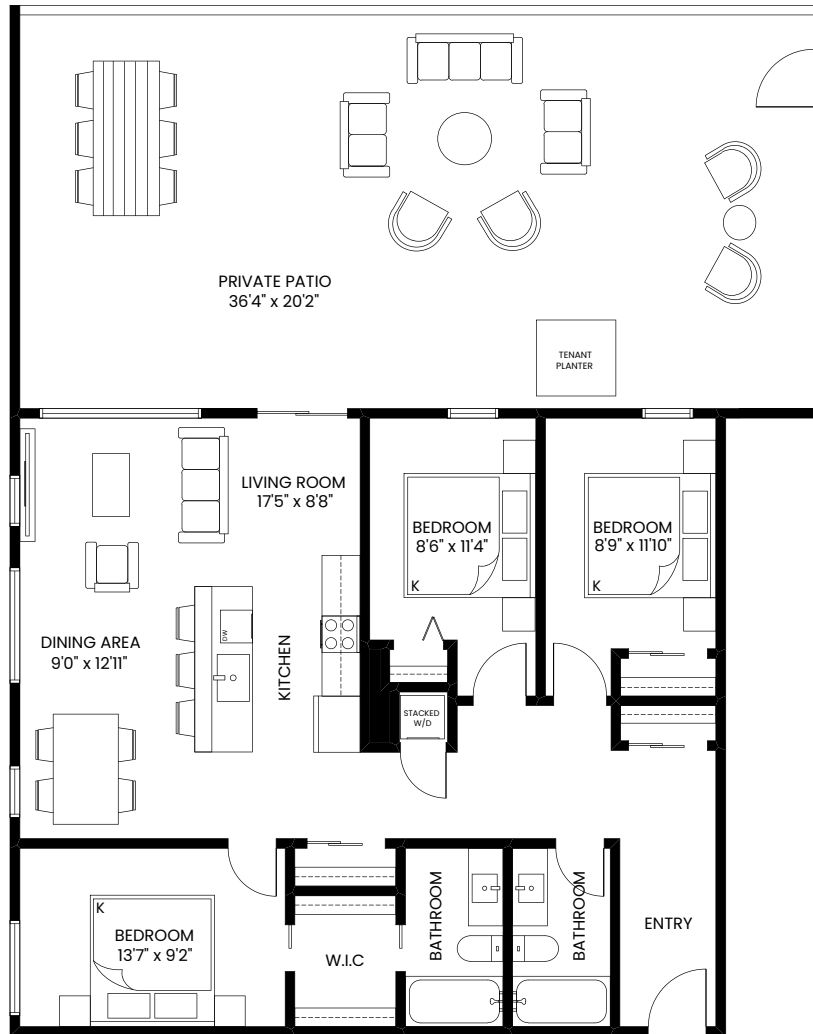

ADELAIDE

UNIT H

3 Bed + 1 Bath

1,141 Sq.Ft.

Private Patio 754 Sq.Ft.

Level 1

adelaidewestbay.com

540 West Bay Terrace
Esquimalt, BC