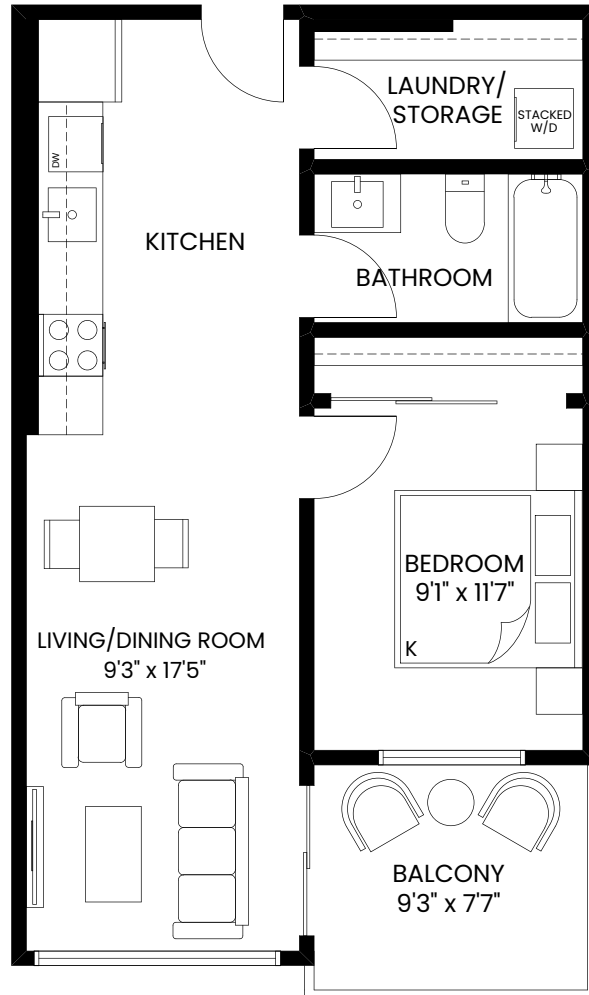

ADELAIDE

UNIT K

1 Bed + 1 Bath

548 Sq.Ft.

Balcony 70 Sq.Ft.

Level 2-4

adelaidewestbay.com

540 West Bay Terrace
Esquimalt, BC