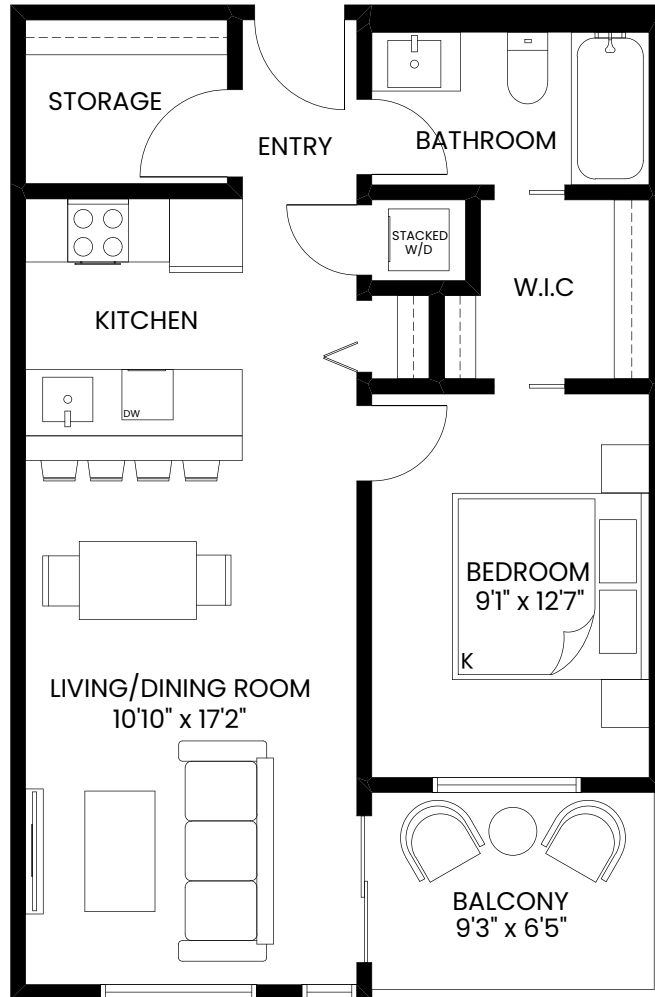

# ADELAIDE

## UNIT L

1 Bed + 1 Bath

598 Sq.Ft.

Balcony 60 Sq.Ft.

Level 2-4

[adelaidewestbay.com](http://adelaidewestbay.com)

540 West Bay Terrace  
Esquimalt, BC

**Devon**  
PROPERTIES