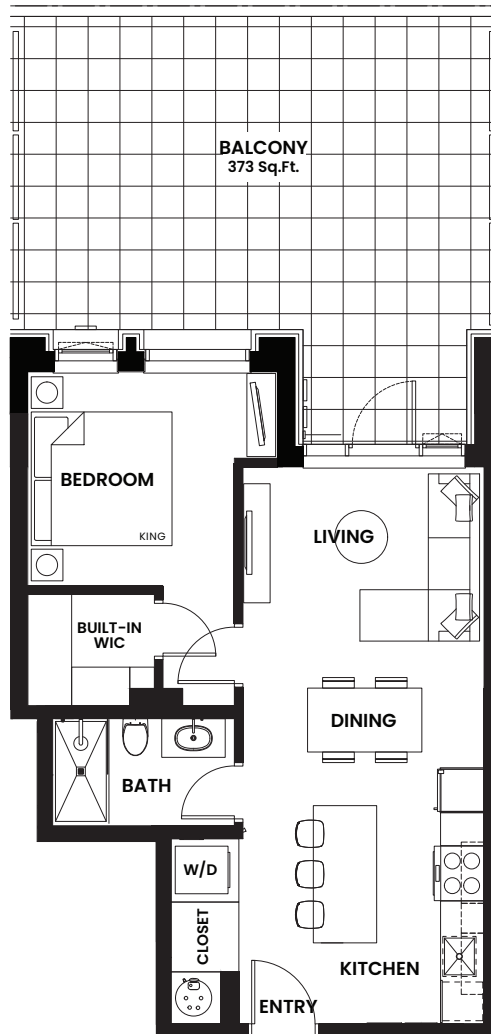

THE WEDGE

UNIT 309

1 Bed + 1 Bath
594 Sq.Ft.

thewedgenvictoria.ca

952 Johnson Street
Victoria, BC

Devon
PROPERTIES

Dimensions, sizes, specifications, layouts and materials are approximate only and subject to change without notice.