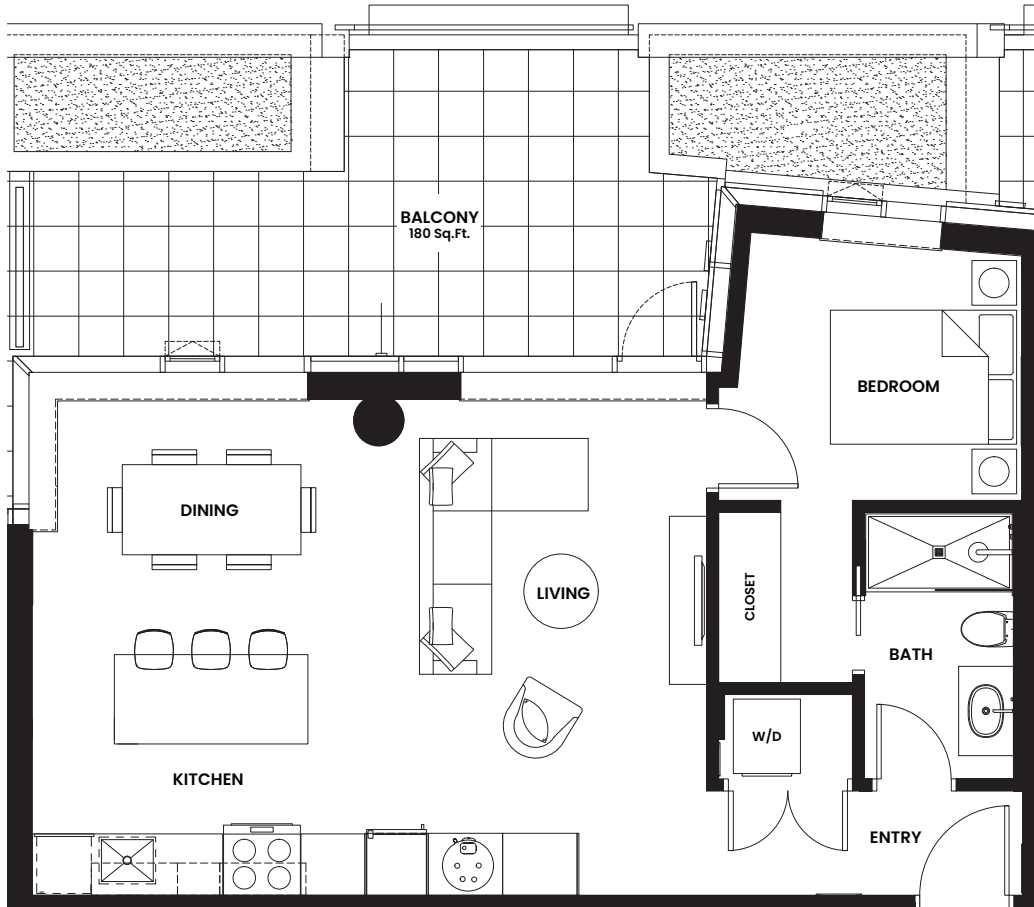

THE WEDGE

UNIT 401

1 Bed + 1 Bath
657 Sq.Ft.

Level 4

thewedgenvictoria.ca

952 Johnson Street
Victoria, BC

Devon
PROPERTIES