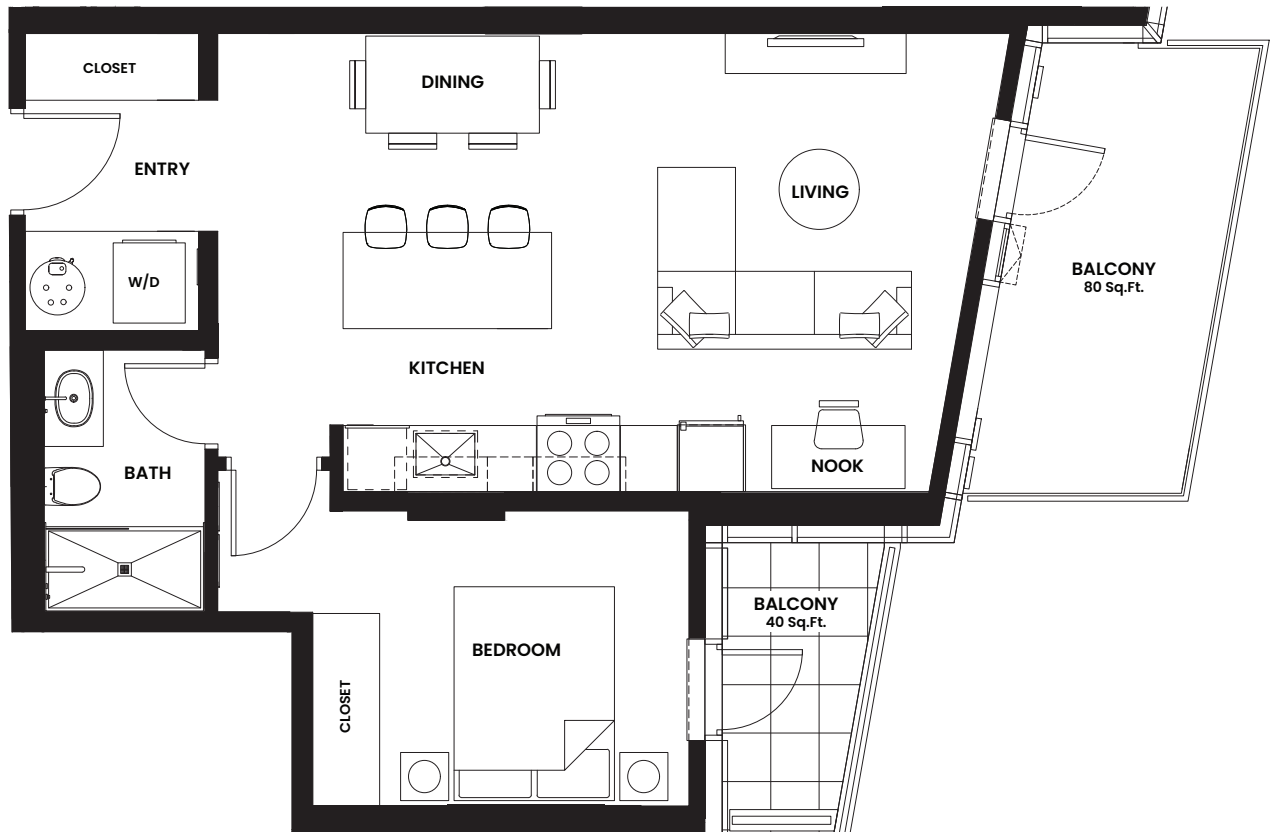

THE WEDGE

UNIT 403

1 Bed + 1 Bath
615 Sq.Ft.

Level 4

thewedgenvictoria.ca

952 Johnson Street
Victoria, BC

Devon
PROPERTIES